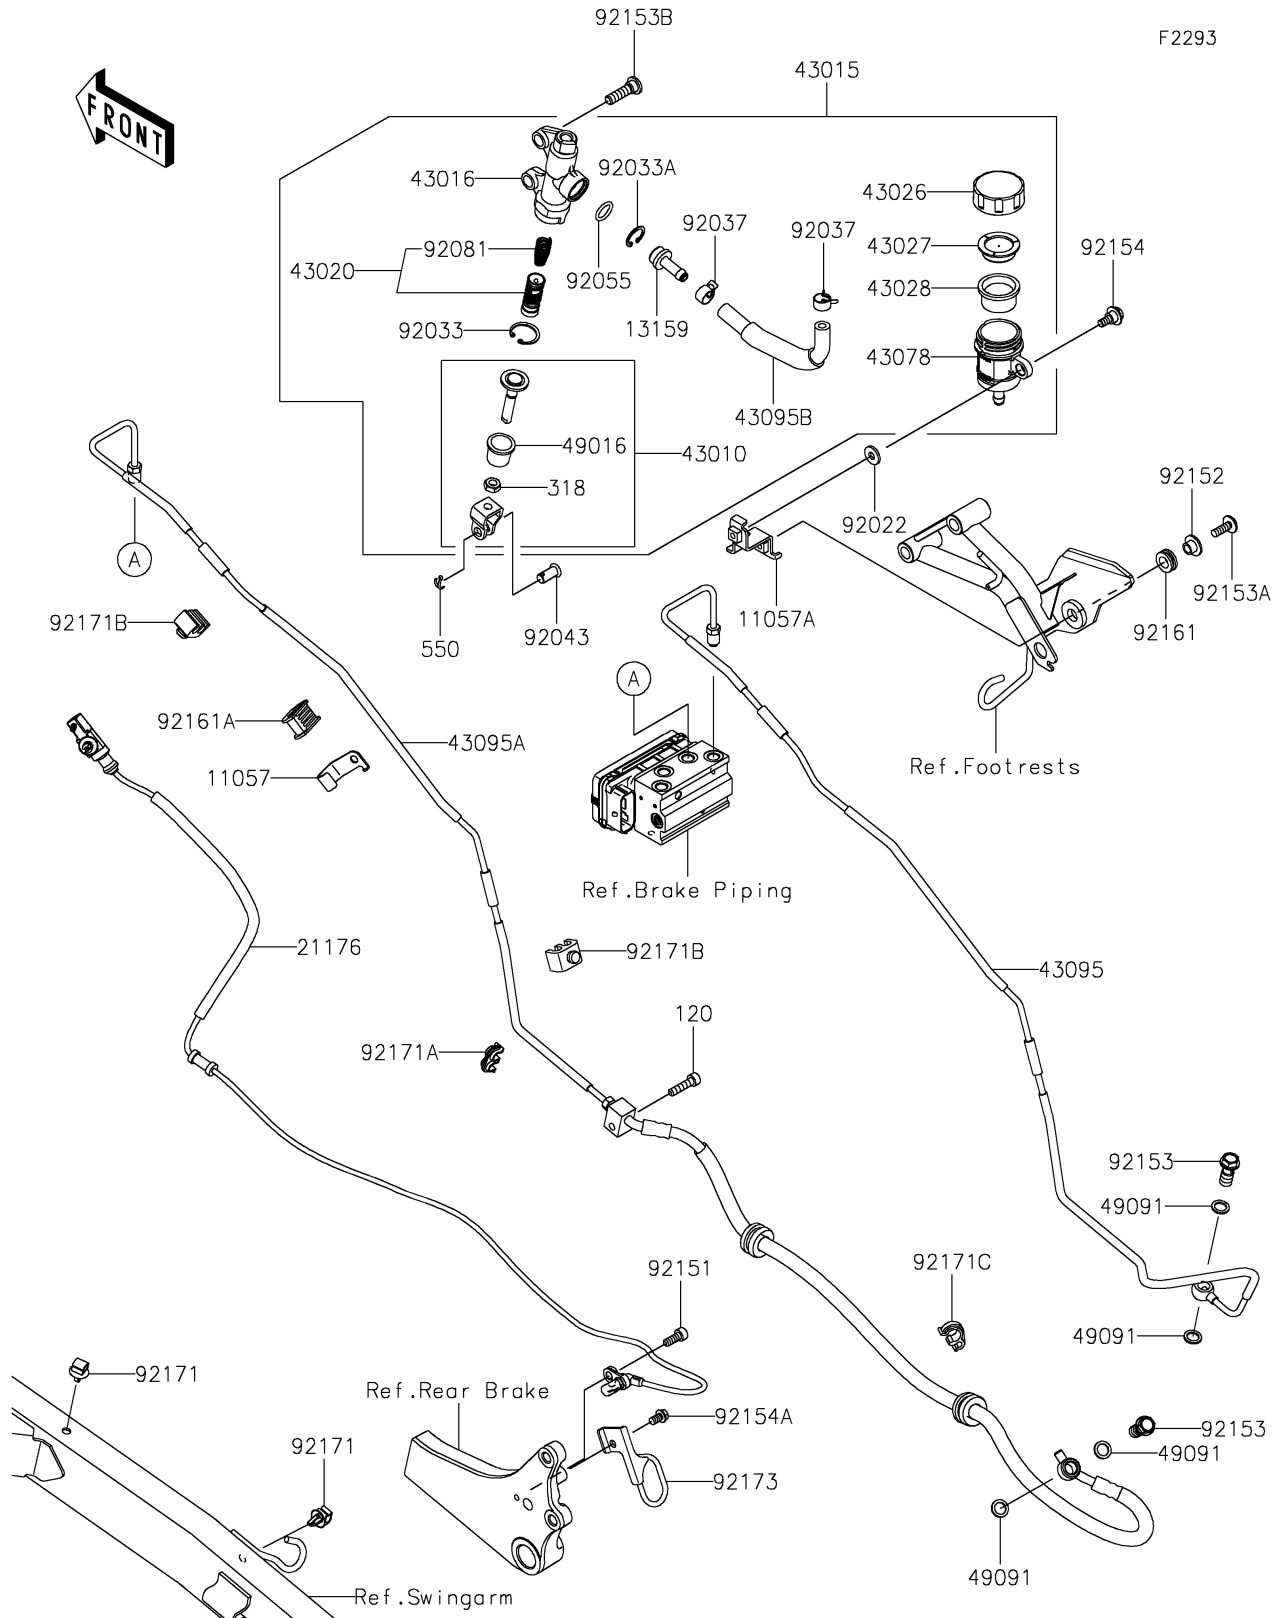

# 2022 KLR® 650 PARTS DIAGRAM

## Rear Master Cylinder

# 2022 KLR® 650 PARTS LIST

Rear Master Cylinder

ITEM NAME	PART NUMBER	QUANTITY
-----------	-------------	----------