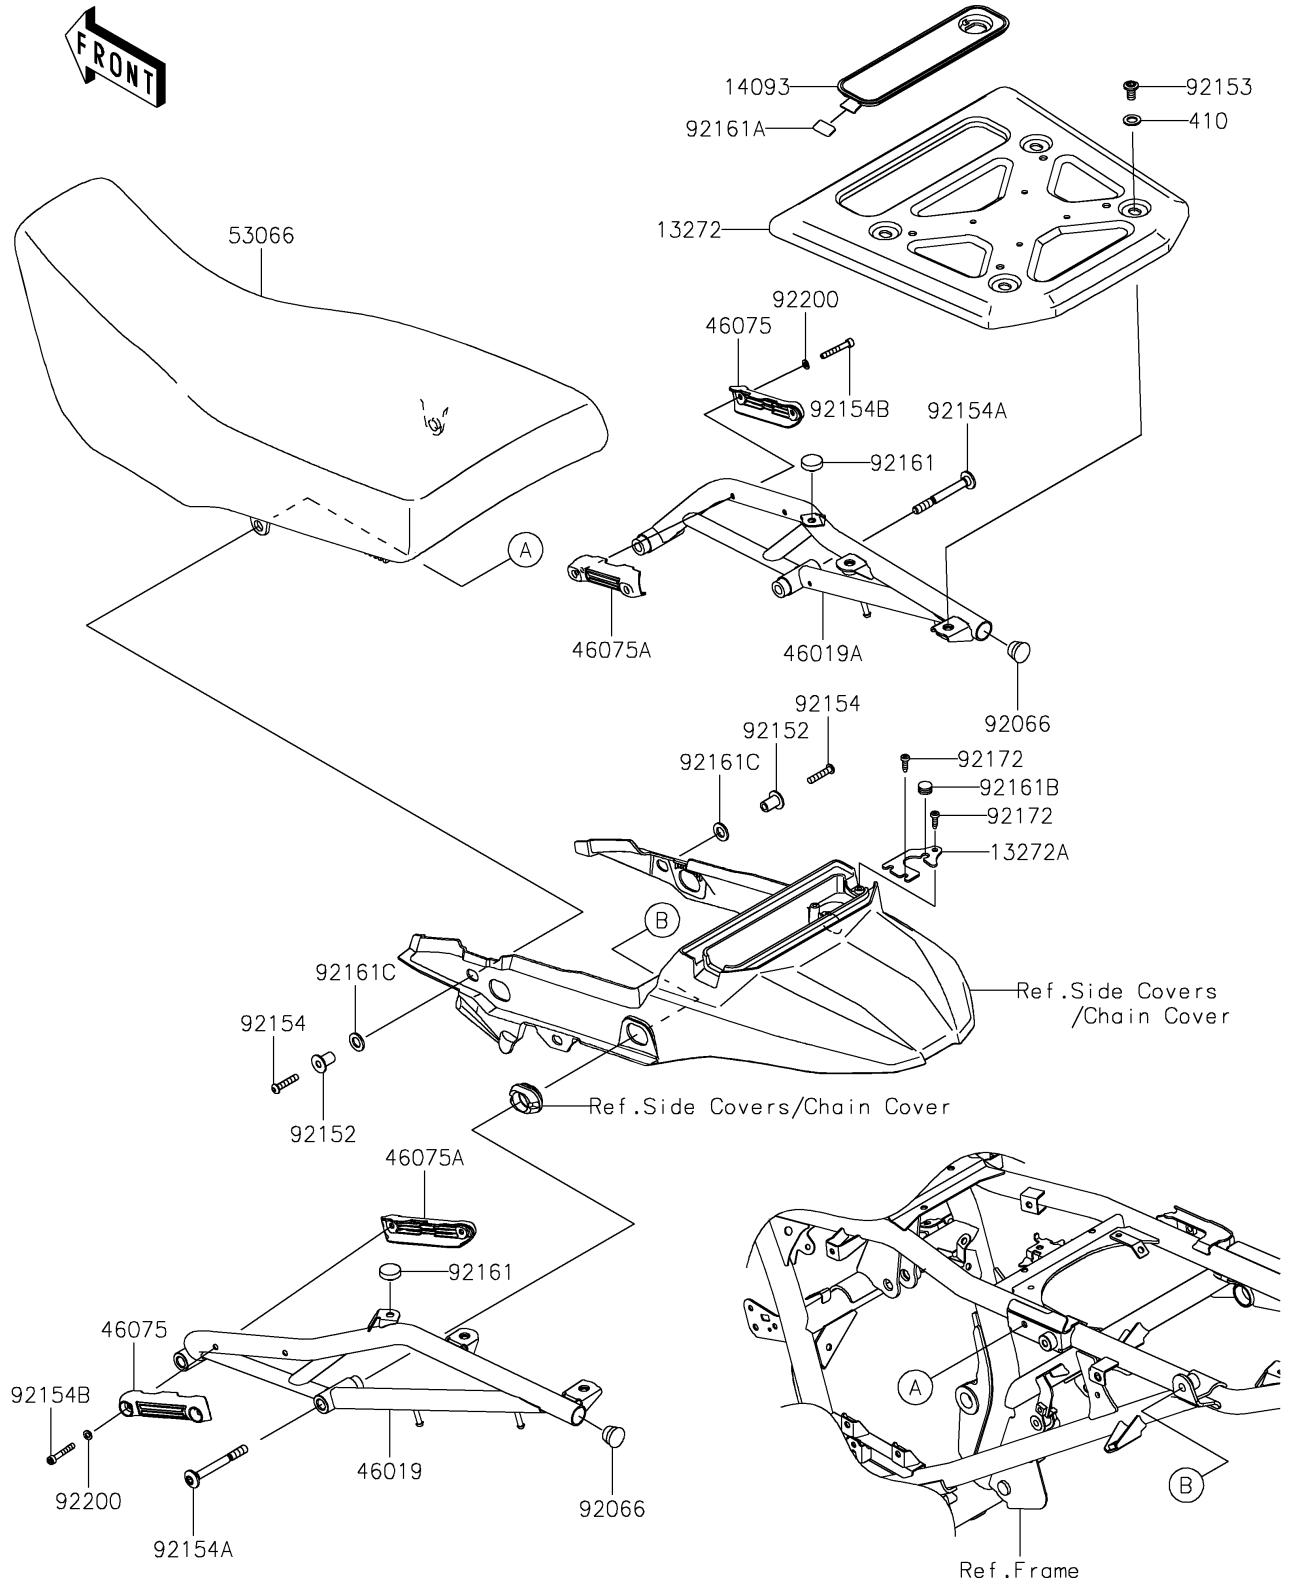

2022 KLR® 650 PARTS DIAGRAM

Seat

F2510

2022 KLR® 650 PARTS LIST

Seat

ITEM NAME	PART NUMBER	QUANTITY
PLATE,CARRIER (Ref # 13272)	13272-3763	1
PLATE (Ref # 13272A)	13272-3872	1
COVER,TOOL (Ref # 14093)	14093-1079	1
GRIP-ASSY,LH (Ref # 46019)	46019-0107	1
GRIP-ASSY,RH (Ref # 46019A)	46019-0108	1
GRIP,OUTSIDE (Ref # 46075)	46075-0659	2
GRIP,INSIDE (Ref # 46075A)	46075-0660	2
SEAT-ASSY,DUAL,BLACK+SIL (Ref # 53066)	53066-0703-64U	1
PLUG (Ref # 92066)	92066-1220	2
COLLAR (Ref # 92152)	92152-2823	2
BOLT,SOCKET,8X15 (Ref # 92153)	92153-1810	4
BOLT,SOCKET,6X30 (Ref # 92154)	92154-0206	2
BOLT,SOCKET,8X78 (Ref # 92154A)	92154-4346	4
BOLT,SOCKET,5X35 (Ref # 92154B)	92154-4350	4
DAMPER (Ref # 92161)	92161-0336	2
DAMPER,12X23 (Ref # 92161A)	92161-1367	1
DAMPER,8X14X8.9 (Ref # 92161B)	92161-1666	1
DAMPER (Ref # 92161C)	92161-2425	2
SCREW,TAPPING,5X16 (Ref # 92172)	92172-1425	3
WASHER,5.5X10X1.2 (Ref # 92200)	92200-2495	4
WASHER-PLAIN-SMALL,10MM (Ref # 410)	410AA1000	4