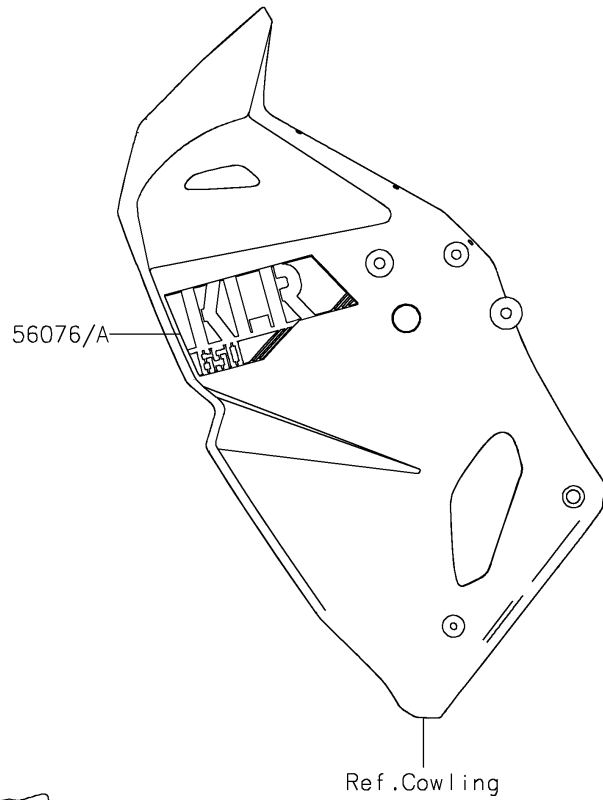

# 2022 KLR® 650 PARTS DIAGRAM

Decals(Orange)

F2861

## 2022 KLR® 650 PARTS LIST

Decals(Orange)

ITEM NAME	PART NUMBER	QUANTITY
MARK,WINDSHIELD,KAWASAKI (Ref # 56054)	56054-2177	1
MARK,FR FENDER,ABS (Ref # 56054A)	56054-2917	2
PATTERN,SHROUD,LH (Ref # 56076)	56076-2259	1
PATTERN,SHROUD,RH (Ref # 56076A)	56076-2260	1