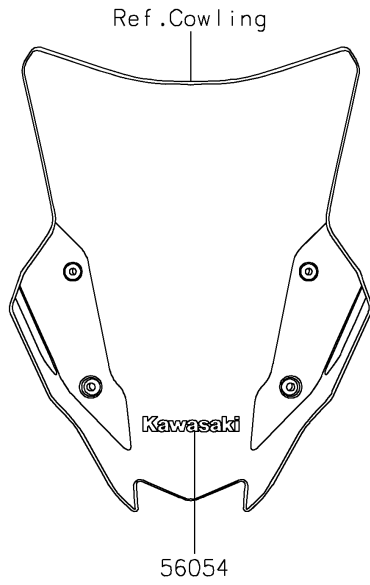

# 2022 KLR® 650 PARTS DIAGRAM

Decals(Orange)

F2861

## 2022 KLR® 650 PARTS LIST

Decals(Orange)

ITEM NAME	PART NUMBER	QUANTITY
MARK,WINDSHIELD,KAWASAKI (Ref # 56054)	56054-2177	1
MARK,FR FENDER,ABS (Ref # 56054A)	56054-2917	2
PATTERN,SHROUD,LH (Ref # 56076)	56076-2259	1
PATTERN,SHROUD,RH (Ref # 56076A)	56076-2260	1