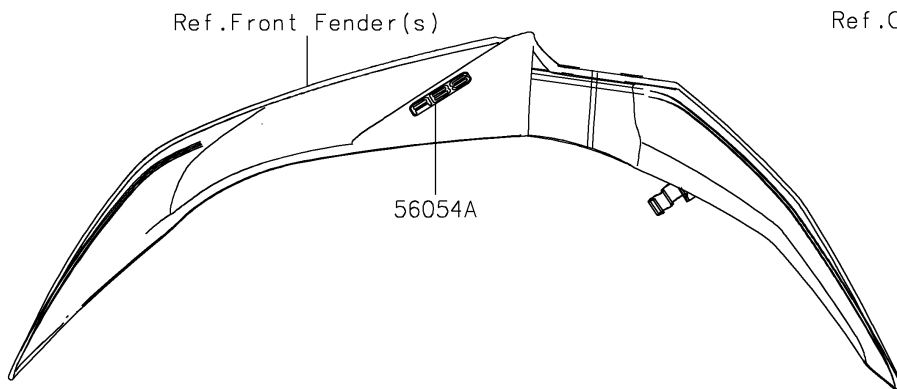

# 2022 KLR® 650 PARTS DIAGRAM

Decals(Orange)

F2861

## 2022 KLR® 650 PARTS LIST

Decals(Orange)

ITEM NAME	PART NUMBER	QUANTITY
MARK,WINDSHIELD,KAWASAKI (Ref # 56054)	56054-2177	1
MARK,FR FENDER,ABS (Ref # 56054A)	56054-2917	2
PATTERN,SHROUD,LH (Ref # 56076)	56076-2259	1
PATTERN,SHROUD,RH (Ref # 56076A)	56076-2260	1