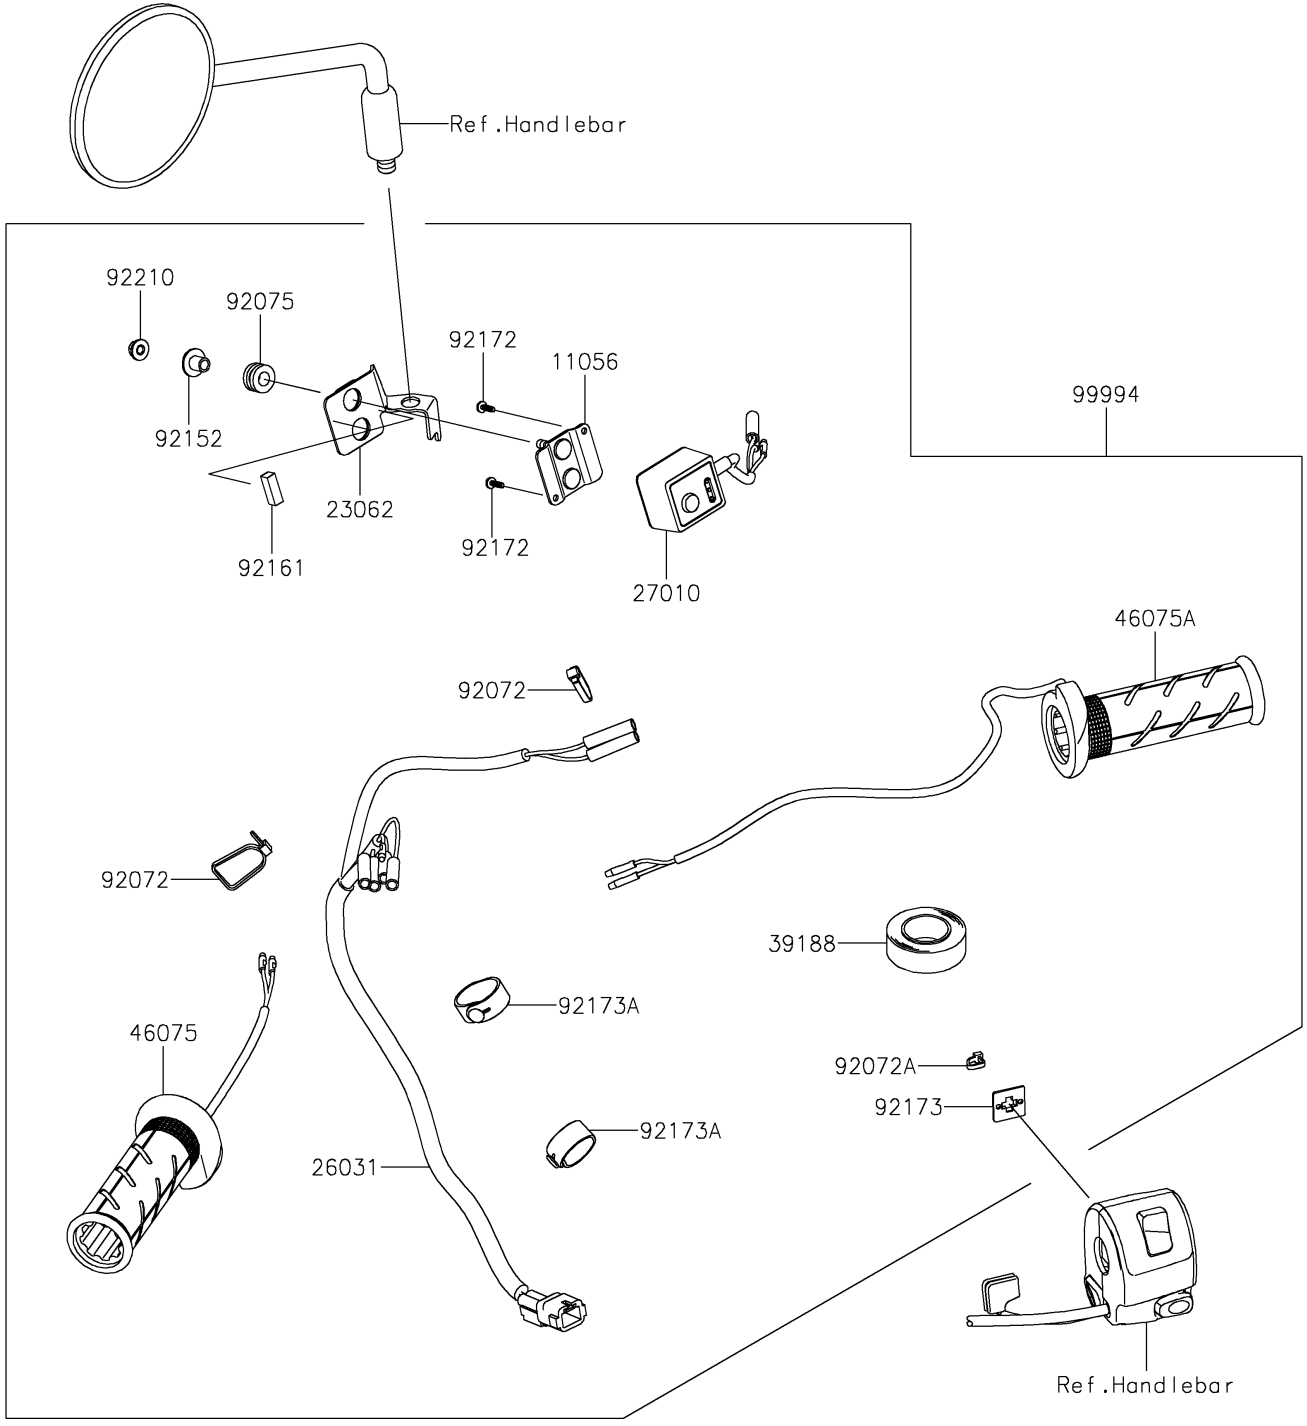

2022 KLR® 650 PARTS DIAGRAM

Accessory(Grip Heater)

F2910B

2022 KLR® 650 PARTS LIST

Accessory(Grip Heater)

ITEM NAME	PART NUMBER	QUANTITY
BRACKET (Ref # 11056)	11056-7296	1
BRACKET-COMP (Ref # 23062)	23062-1325	1
HARNESS (Ref # 26031)	26031-3876	1
SWITCH,HEATED-GRIP,HONDA-ACCES (Ref # 27010)	27010-0126	1
TAPE,HARNESS (Ref # 39188)	39188-0006	1
GRIP,HEATER,LH (Ref # 46075)	46075-0599	1
GRIP,HEATER,RH (Ref # 46075A)	46075-0600	1
BAND,L=152 (Ref # 92072)	92072-3874	2
BAND,L=100 (Ref # 92072A)	92072-3875	1
DAMPER (Ref # 92075)	92075-1912	2
COLLAR (Ref # 92152)	92152-0134	2
DAMPER (Ref # 92161)	92161-1756	2
SCREW,TAPPING,3X10 (Ref # 92172)	92172-0351	2
CLAMP (Ref # 92173)	92173-0812	1
CLAMP (Ref # 92173A)	92173-2194	2
NUT,FLANGED,5MM (Ref # 92210)	92210-0007	2
GRIP HEATER (Ref # 99994)	99994-1501	1