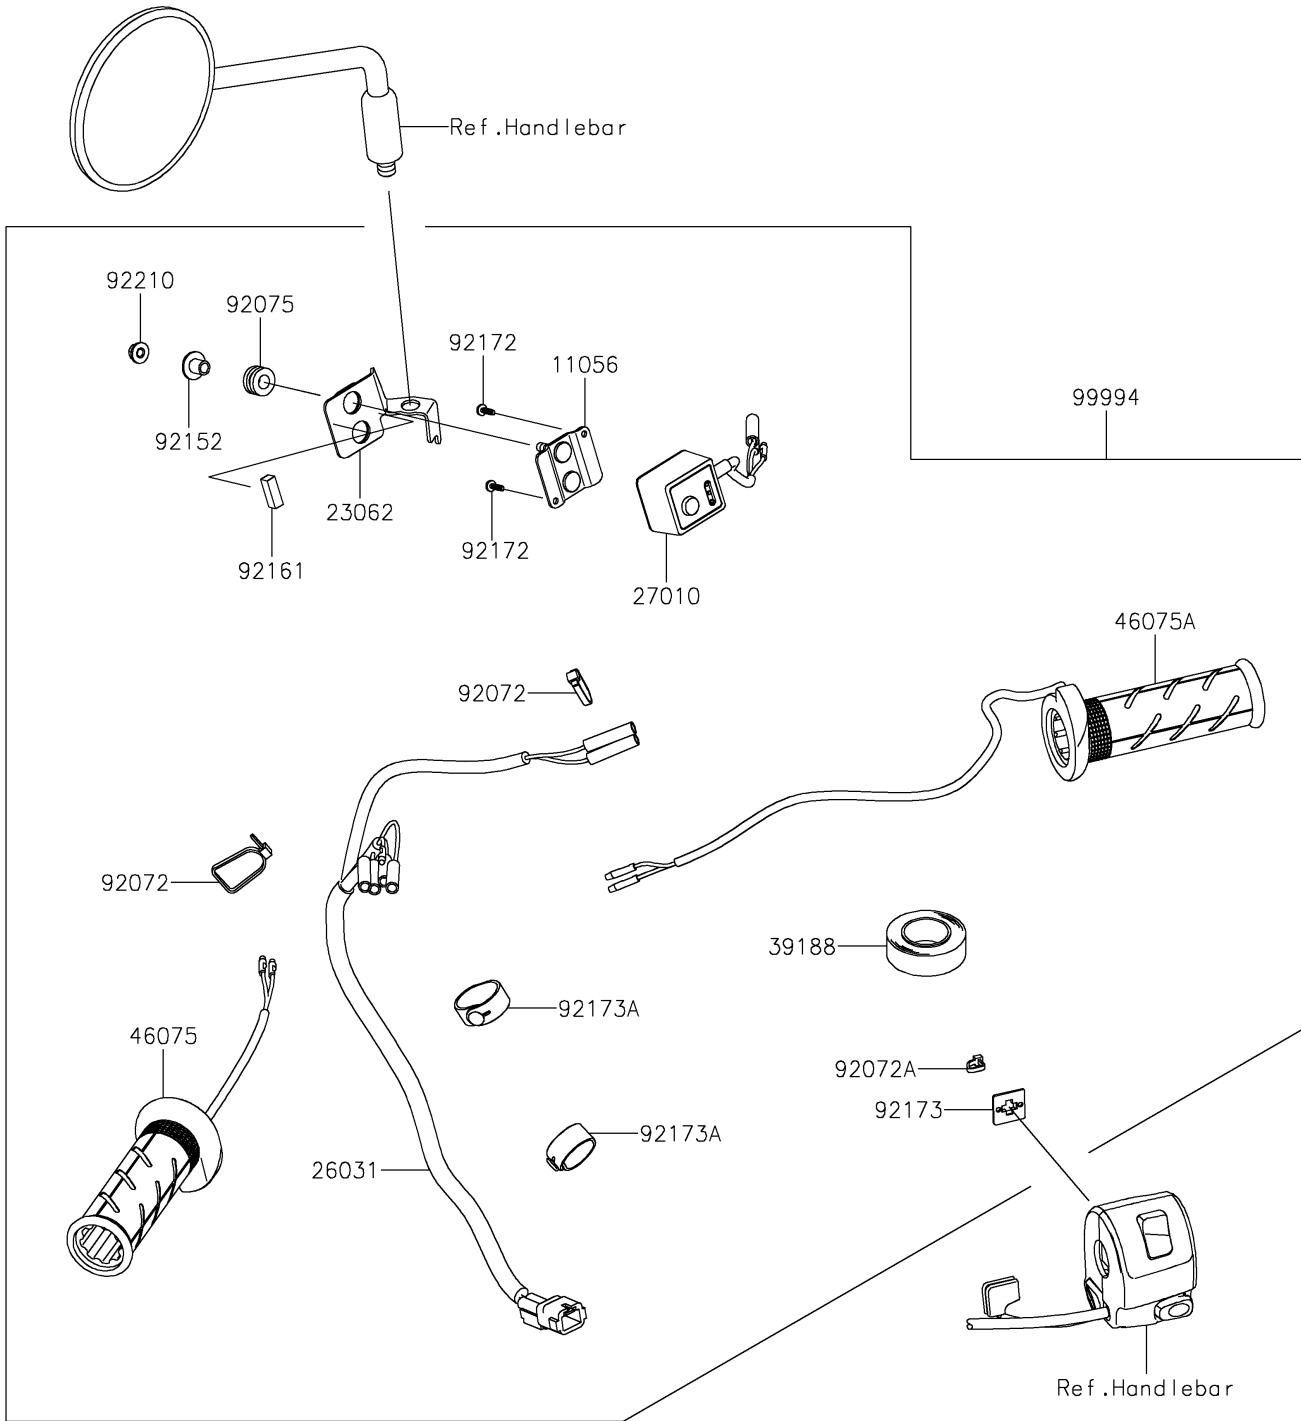

2022 KLR® 650 PARTS DIAGRAM

Accessory(Grip Heater)

F2910B

2022 KLR® 650 PARTS LIST

Accessory(Grip Heater)

ITEM NAME	PART NUMBER	QUANTITY
-----------	-------------	----------