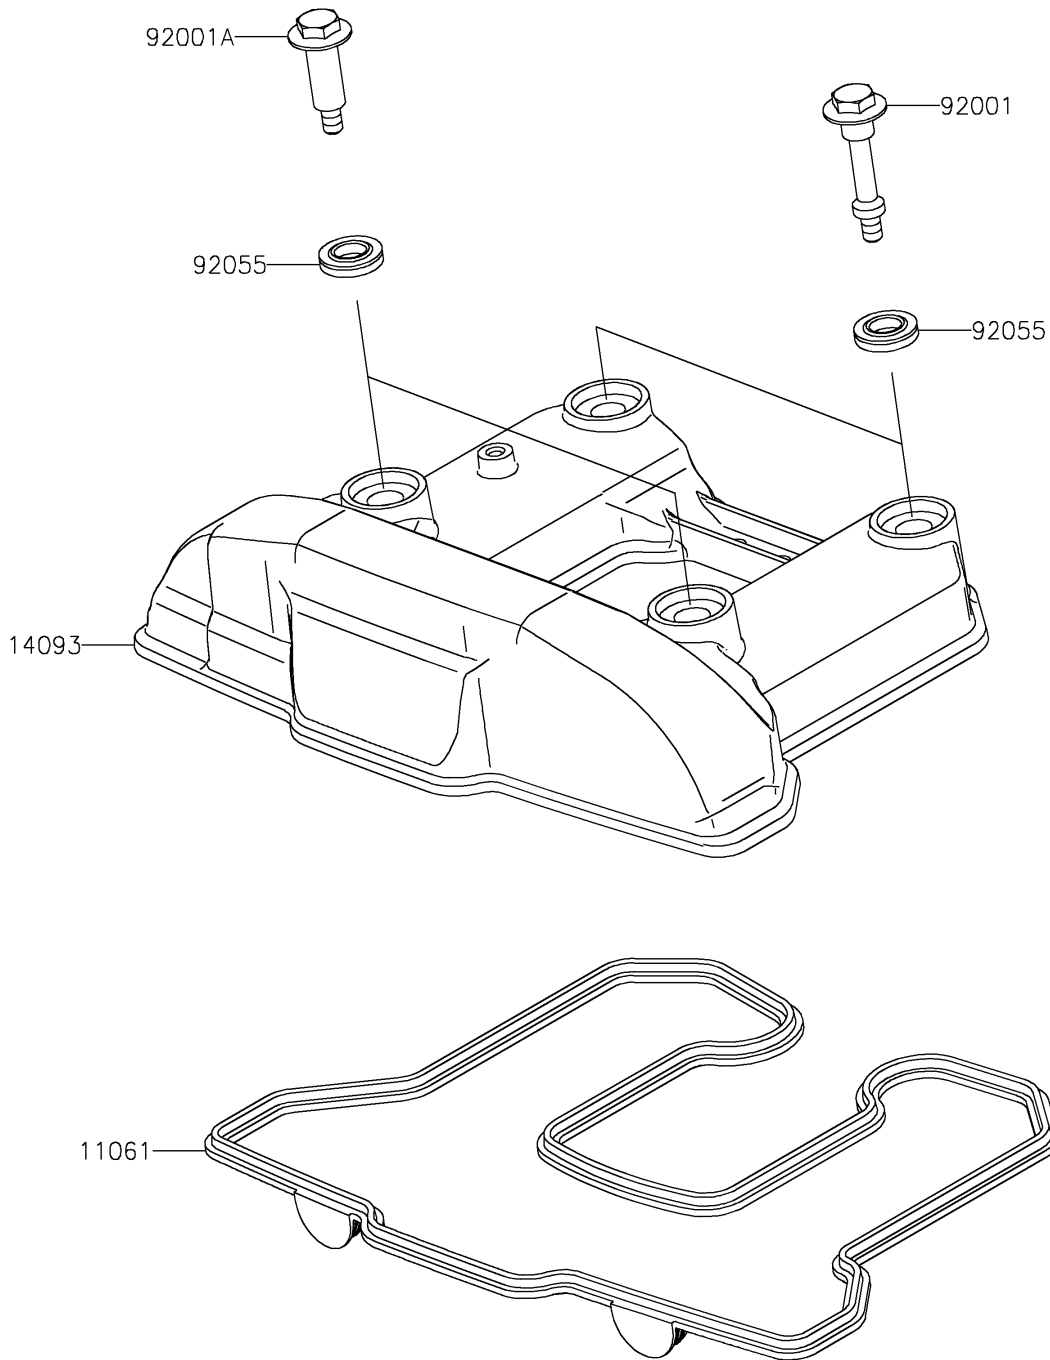

# 2022 KLR<sup>®</sup> 650 PARTS DIAGRAM

Cylinder Head Cover

E1112

## 2022 KLR® 650 PARTS LIST

### Cylinder Head Cover

ITEM NAME	PART NUMBER	QUANTITY
GASKET,HEAD COVER (Ref # 11061)	11061-1390	1
COVER,HEAD (Ref # 14093)	14093-0059	1
BOLT,L=46.5 (Ref # 92001)	92001-1853	2
BOLT,L=34.5 (Ref # 92001A)	92001-1854	2
RING-O (Ref # 92055)	92055-0143	4