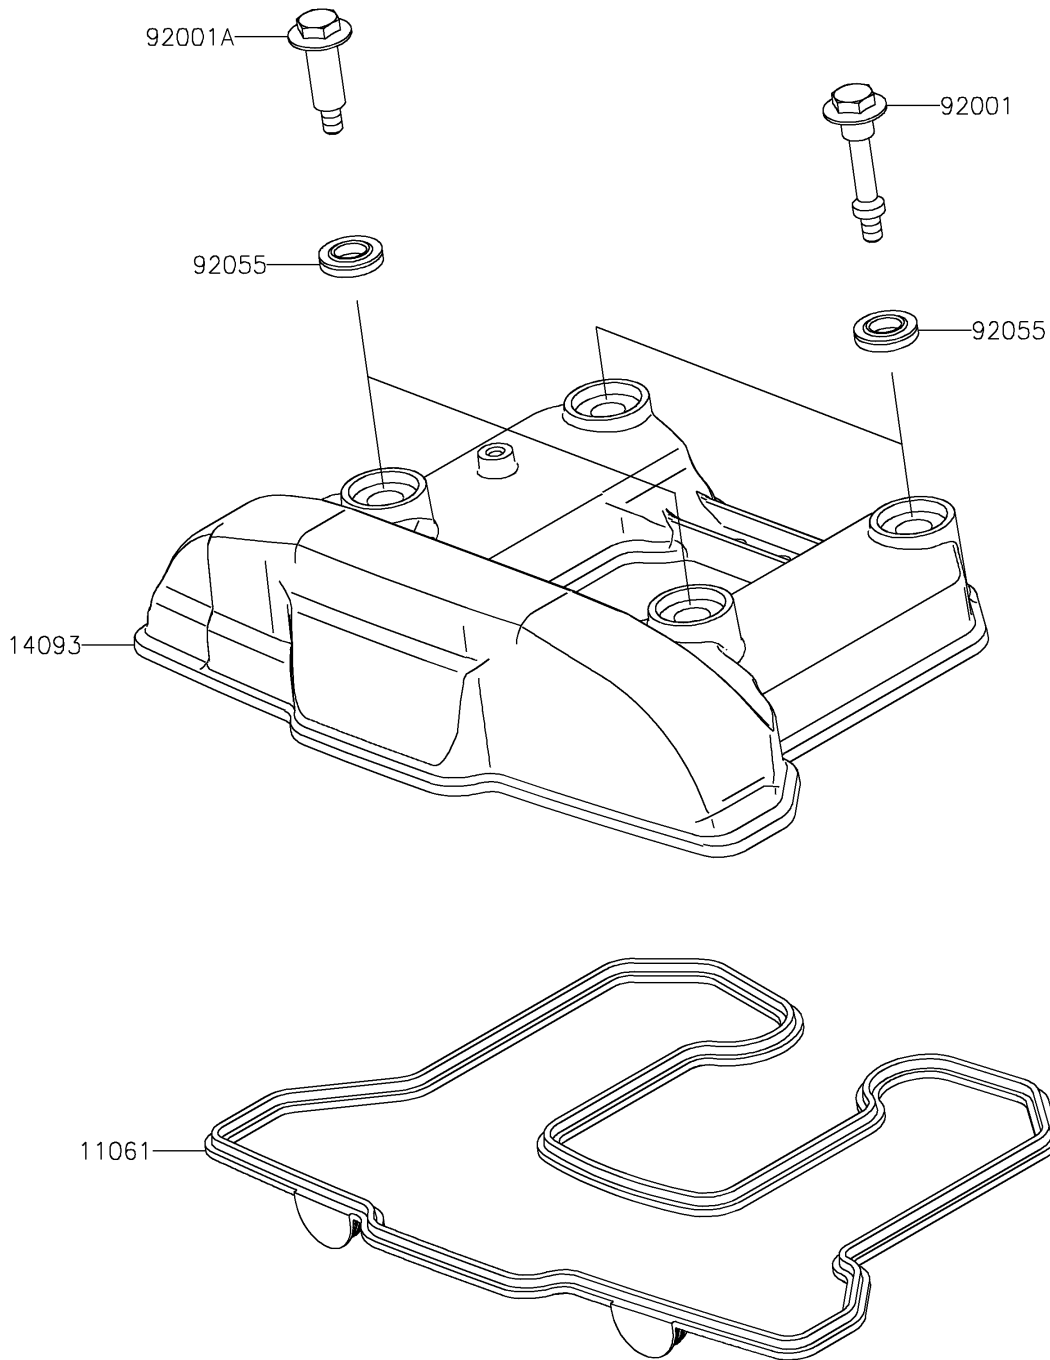

2022 KLR® 650 PARTS DIAGRAM

Cylinder Head Cover

E1112

2022 KLR® 650 PARTS LIST

Cylinder Head Cover

ITEM NAME	PART NUMBER	QUANTITY
GASKET,HEAD COVER (Ref # 11061)	11061-1390	1
COVER,HEAD (Ref # 14093)	14093-0059	1
BOLT,L=46.5 (Ref # 92001)	92001-1853	2
BOLT,L=34.5 (Ref # 92001A)	92001-1854	2
RING-O (Ref # 92055)	92055-0143	4