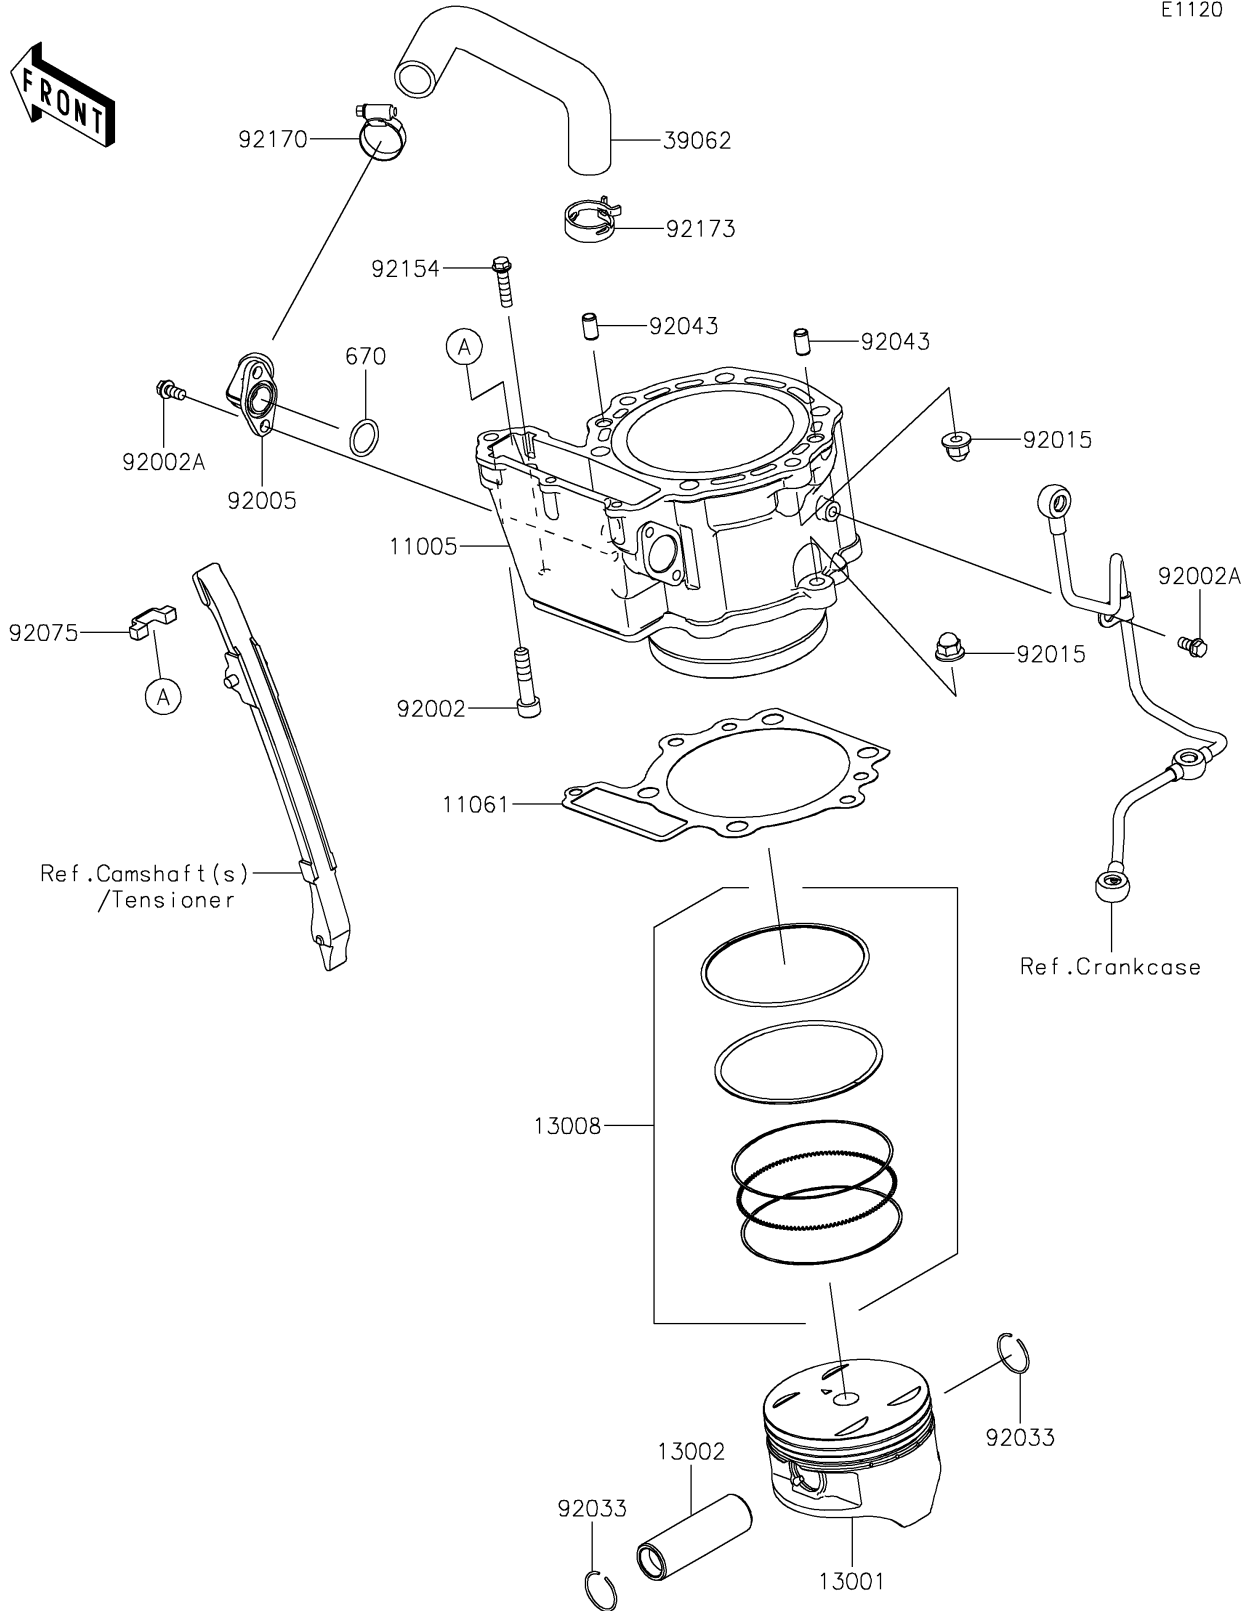

2022 KLR® 650 PARTS DIAGRAM

Cylinder/Piston(s)

E1120

2022 KLR® 650 PARTS LIST

Cylinder/Piston(s)

ITEM NAME	PART NUMBER	QUANTITY
CYLINDER-ENGINE (Ref # 11005)	11005-0736	1
GASKET,CYLINDER BASE (Ref # 11061)	11061-0428	1
PISTON-ENGINE (Ref # 13001)	13001-0723	1
PIN-PISTON (Ref # 13002)	13002-0707	1
RING-SET-PISTON (Ref # 13008)	13008-0595	1
HOSE-COOLING,W/P-CYLINDER (Ref # 39062)	39062-0150	1
BOLT,SOCKET,8X35 (Ref # 92002)	92002-1409	1
BOLT,6X12 (Ref # 92002A)	92002-1569	3
FITTING (Ref # 92005)	92005-0784	1
NUT,CAP,8MM (Ref # 92015)	92015-1982	4
RING-SNAP (Ref # 92033)	92033-1226	2
PIN,6.2X8X14 (Ref # 92043)	92043-1263	2
DAMPER (Ref # 92075)	92075-1968	1
BOLT,FLANGED,6X25 (Ref # 92154)	92154-1212	1
CLAMP,COOLING HOSE (Ref # 92170)	92170-1033	1
CLAMP (Ref # 92173)	92173-2459	1
O RING,18MM (Ref # 670)	670B2018	1