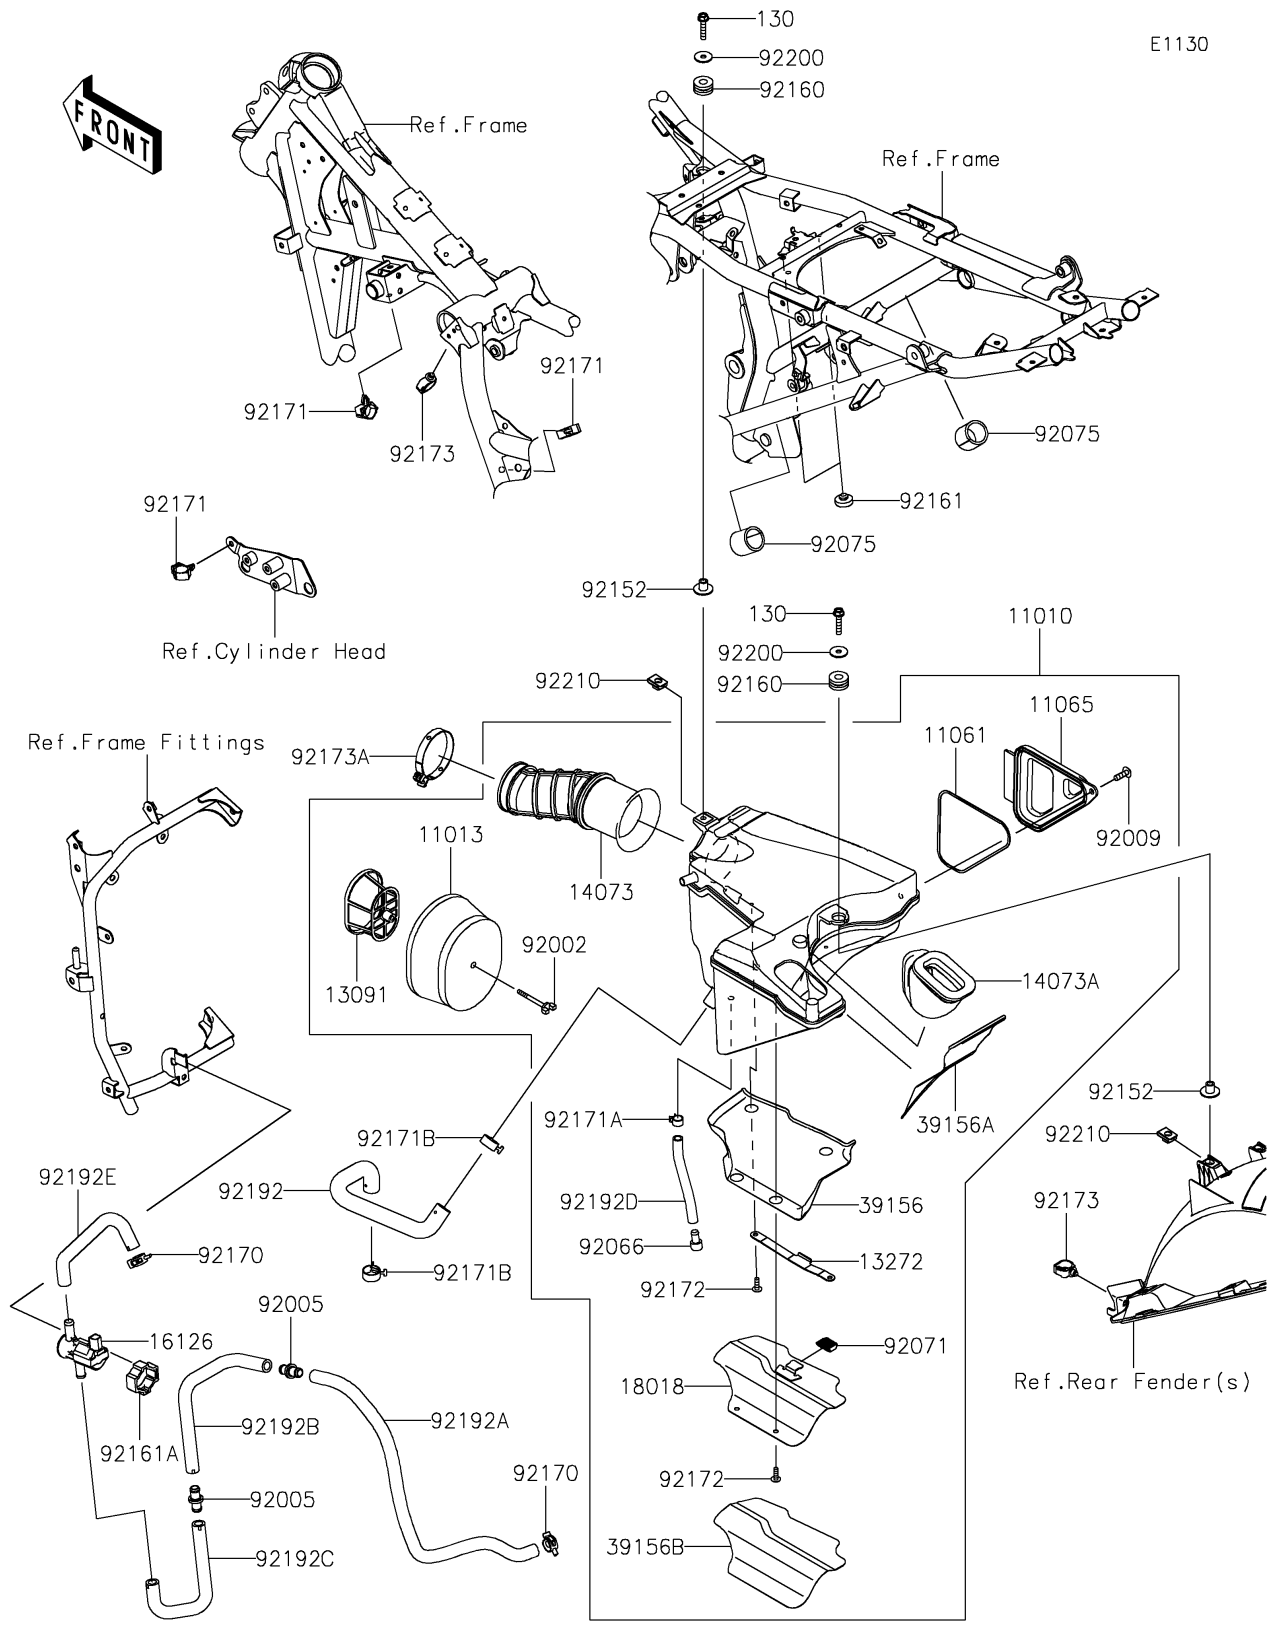

2022 KLR® 650 PARTS DIAGRAM

Air Cleaner

2022 KLR® 650 PARTS LIST

Air Cleaner

ITEM NAME	PART NUMBER	QUANTITY
FILTER-ASSY-AIR (Ref # 11010)	11010-1805	1
ELEMENT-AIR FILTER (Ref # 11013)	11013-1152	1
GASKET (Ref # 11061)	11061-1393	1
CAP (Ref # 11065)	11065-1373	1
HOLDER (Ref # 13091)	13091-1473	1
PLATE (Ref # 13272)	13272-3875	1
DUCT (Ref # 14073)	14073-0993	1
DUCT (Ref # 14073A)	14073-0994	1
VALVE,AIR SWITCHING (Ref # 16126)	16126-0033	1
PLATE-HEAT GUARD (Ref # 18018)	18018-0641	1
PAD (Ref # 39156)	39156-2760	1
PAD (Ref # 39156A)	39156-2761	1
PAD (Ref # 39156B)	39156-2793	1
BOLT (Ref # 92002)	92002-1904	1
FITTING (Ref # 92005)	92005-1379	2
SCREW (Ref # 92009)	92009-1460	1
PLUG,DRAIN,8.5X15 (Ref # 92066)	92066-0127	1
GROMMET (Ref # 92071)	92071-0786	1
DAMPER,25X31X30 (Ref # 92075)	92075-1906	2
COLLAR,6.5X10.5X13.1 (Ref # 92152)	92152-0547	2
DAMPER (Ref # 92160)	92160-1162	2
DAMPER (Ref # 92161)	92161-0336	2
DAMPER,ASWV (Ref # 92161A)	92161-0499	1
CLAMP (Ref # 92170)	92170-1118	2
CLAMP,BRAKE HOSE (Ref # 92171)	92171-0316	3
CLAMP,12MM (Ref # 92171A)	92171-1870	1
CLAMP (Ref # 92171B)	92171-1890	2
SCREW,TAPPING,5X16 (Ref # 92172)	92172-0280	4
CLAMP,HOLDER CLIP (Ref # 92173)	92173-0868	2

2022 KLR® 650 PARTS LIST

Air Cleaner

ITEM NAME	PART NUMBER	QUANTITY
CLAMP,62MM (Ref # 92173A)	92173-0922	1
TUBE,BREATHER (Ref # 92192)	92192-2463	1
TUBE,FITTING-A/C (Ref # 92192A)	92192-2464	1
TUBE,FITTING-FITTING (Ref # 92192B)	92192-2465	1
TUBE,ASWV-FITTING (Ref # 92192C)	92192-2466	1
TUBE (Ref # 92192D)	92192-2493	1
TUBE,ASWV-REED VALVE (Ref # 92192E)	92192-2500	1
WASHER,6.5X22X1.6 (Ref # 92200)	92200-1087	2
NUT,6MM (Ref # 92210)	92210-0474	2
BOLT-FLANGED,6X30 (Ref # 130)	130BB0630	2