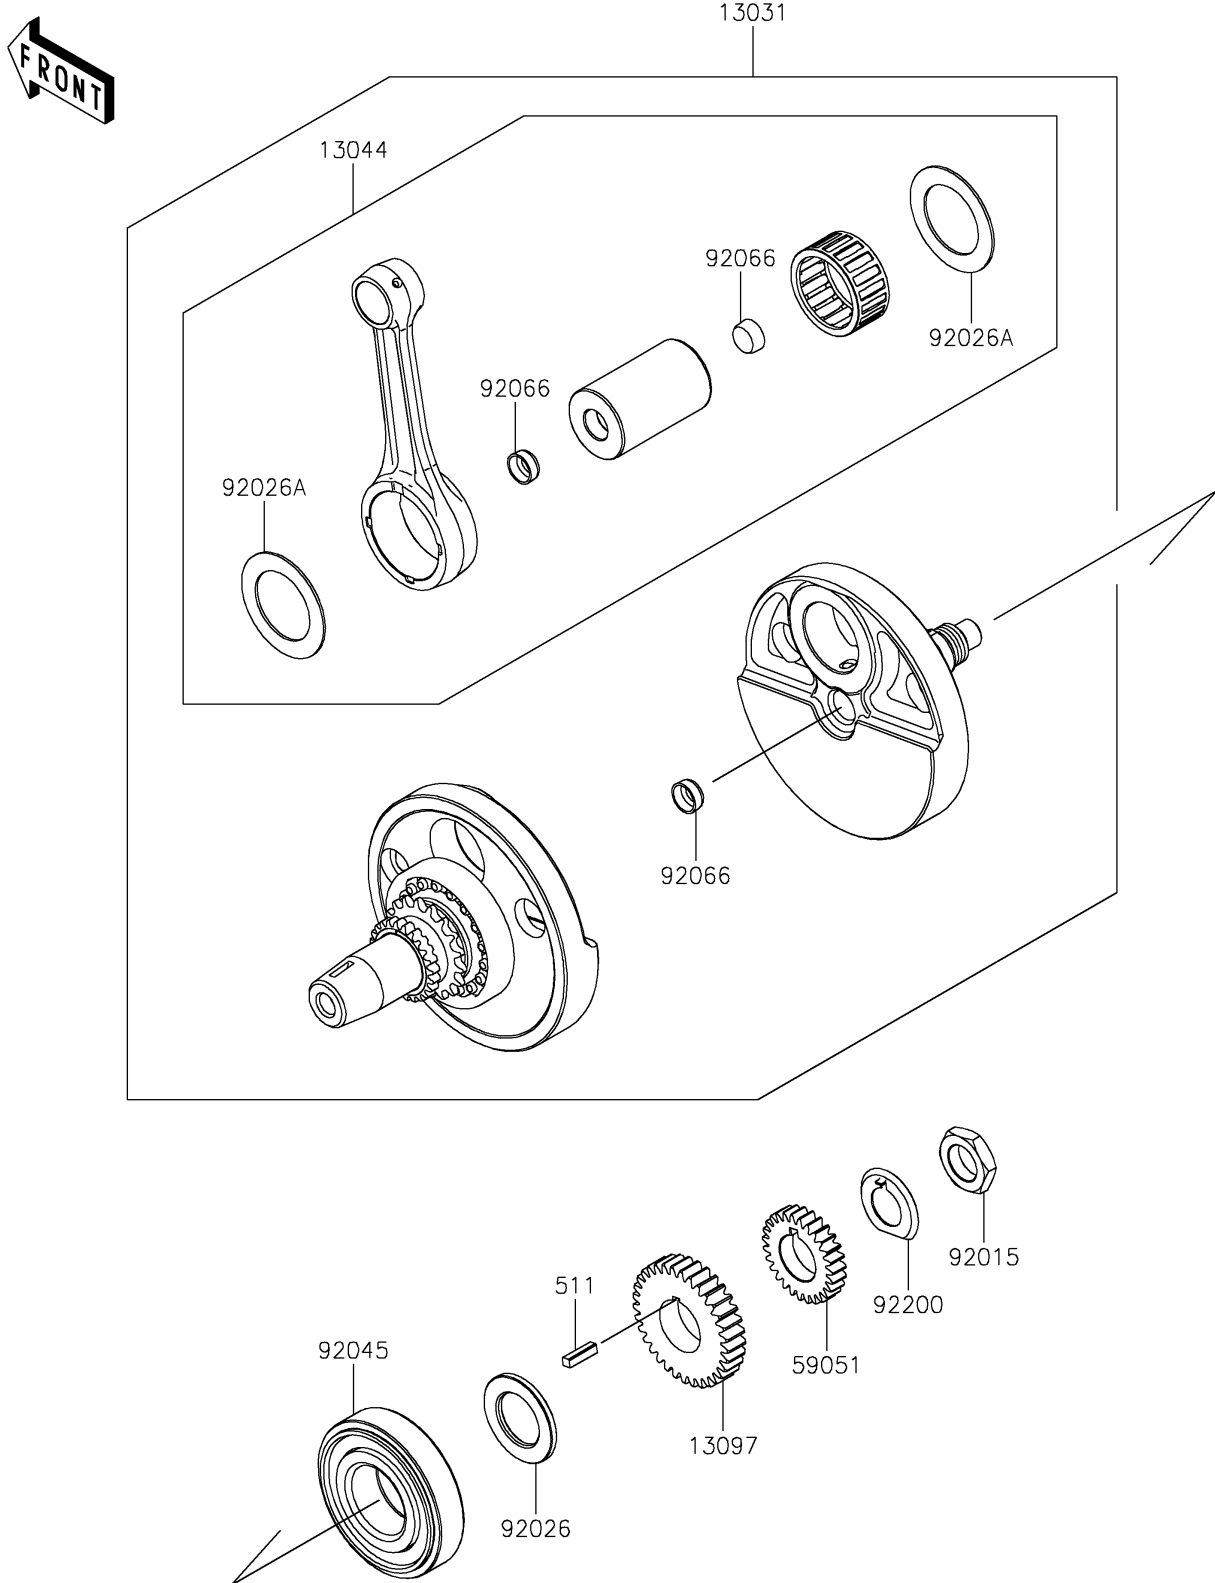

# 2022 KLR® 650 PARTS DIAGRAM

Crankshaft

E1321

## 2022 KLR® 650 PARTS LIST

### Crankshaft

ITEM NAME	PART NUMBER	QUANTITY
CRANKSHAFT-COMP (Ref # 13031)	13031-0977	1
SET-CONNECTING ROD (Ref # 13044)	13044-5089	1
GEAR-PRIMARY SPUR,33T (Ref # 13097)	13097-1333	1
GEAR-SPUR,27T (Ref # 59051)	59051-1145	1
NUT,22MM (Ref # 92015)	92015-1890	1
SPACER (Ref # 92026)	92026-0150	1
SPACER,40X60X1.5 (Ref # 92026A)	92026-0152	2
BEARING-BALL,40X90X23 (Ref # 92045)	92045-0065	1
PLUG (Ref # 92066)	92066-1154	3
WASHER (Ref # 92200)	92200-0557	1
KEY-SUNK (Ref # 511)	511A0520	1