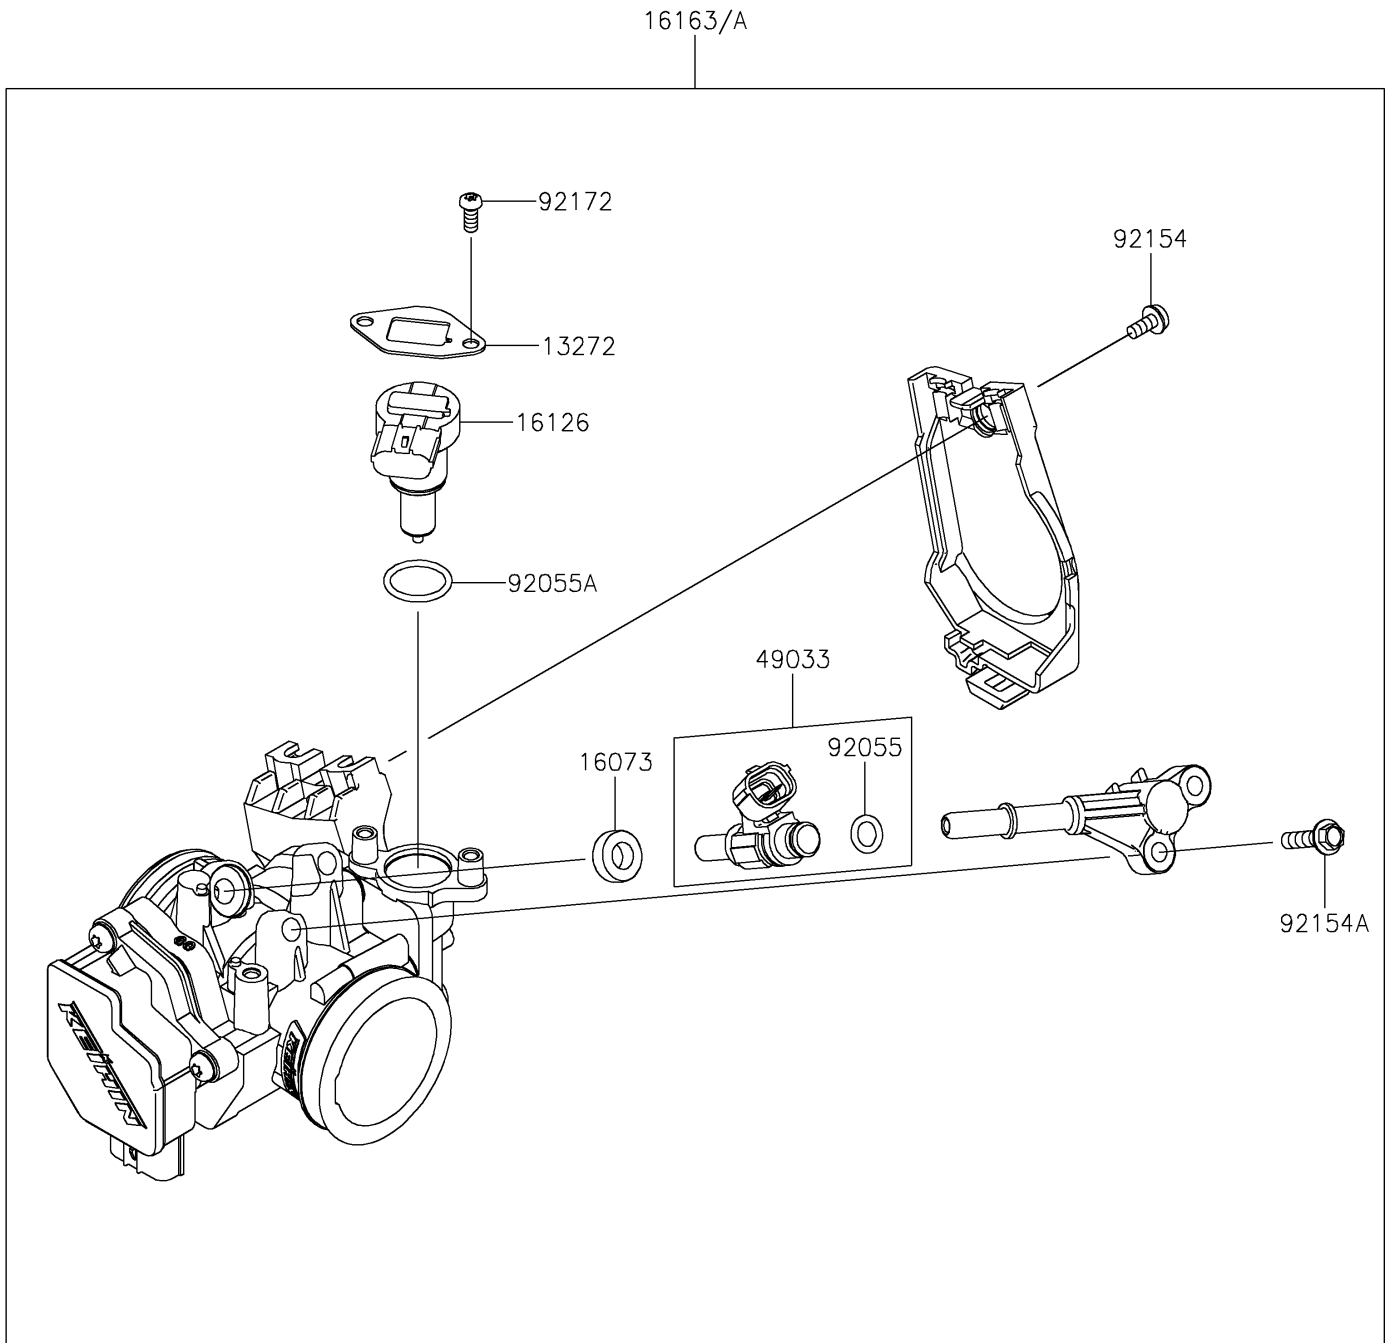

2022 KLR® 650 PARTS DIAGRAM

Throttle

E1510

2022 KLR® 650 PARTS LIST

Throttle

ITEM NAME	PART NUMBER	QUANTITY
PLATE (Ref # 13272)	13272-1862	1
INSULATOR (Ref # 16073)	16073-0129	1
VALVE,IACV (Ref # 16126)	16126-0768	1
THROTTLE-ASSY (Ref # 16163)	16163-1244	1
THROTTLE-ASSY (Ref # 16163A)	16163-1248	1
NOZZLE-INJECTION (Ref # 49033)	49033-0578	1
RING-O,INJECTION NOZZLE (Ref # 92055)	92055-0124	1
RING-O (Ref # 92055A)	92055-0826	1
BOLT (Ref # 92154)	92154-0133	1
BOLT,FLANGED,5X20 (Ref # 92154A)	92154-1559	2
SCREW,TORX (Ref # 92172)	92172-0903	2