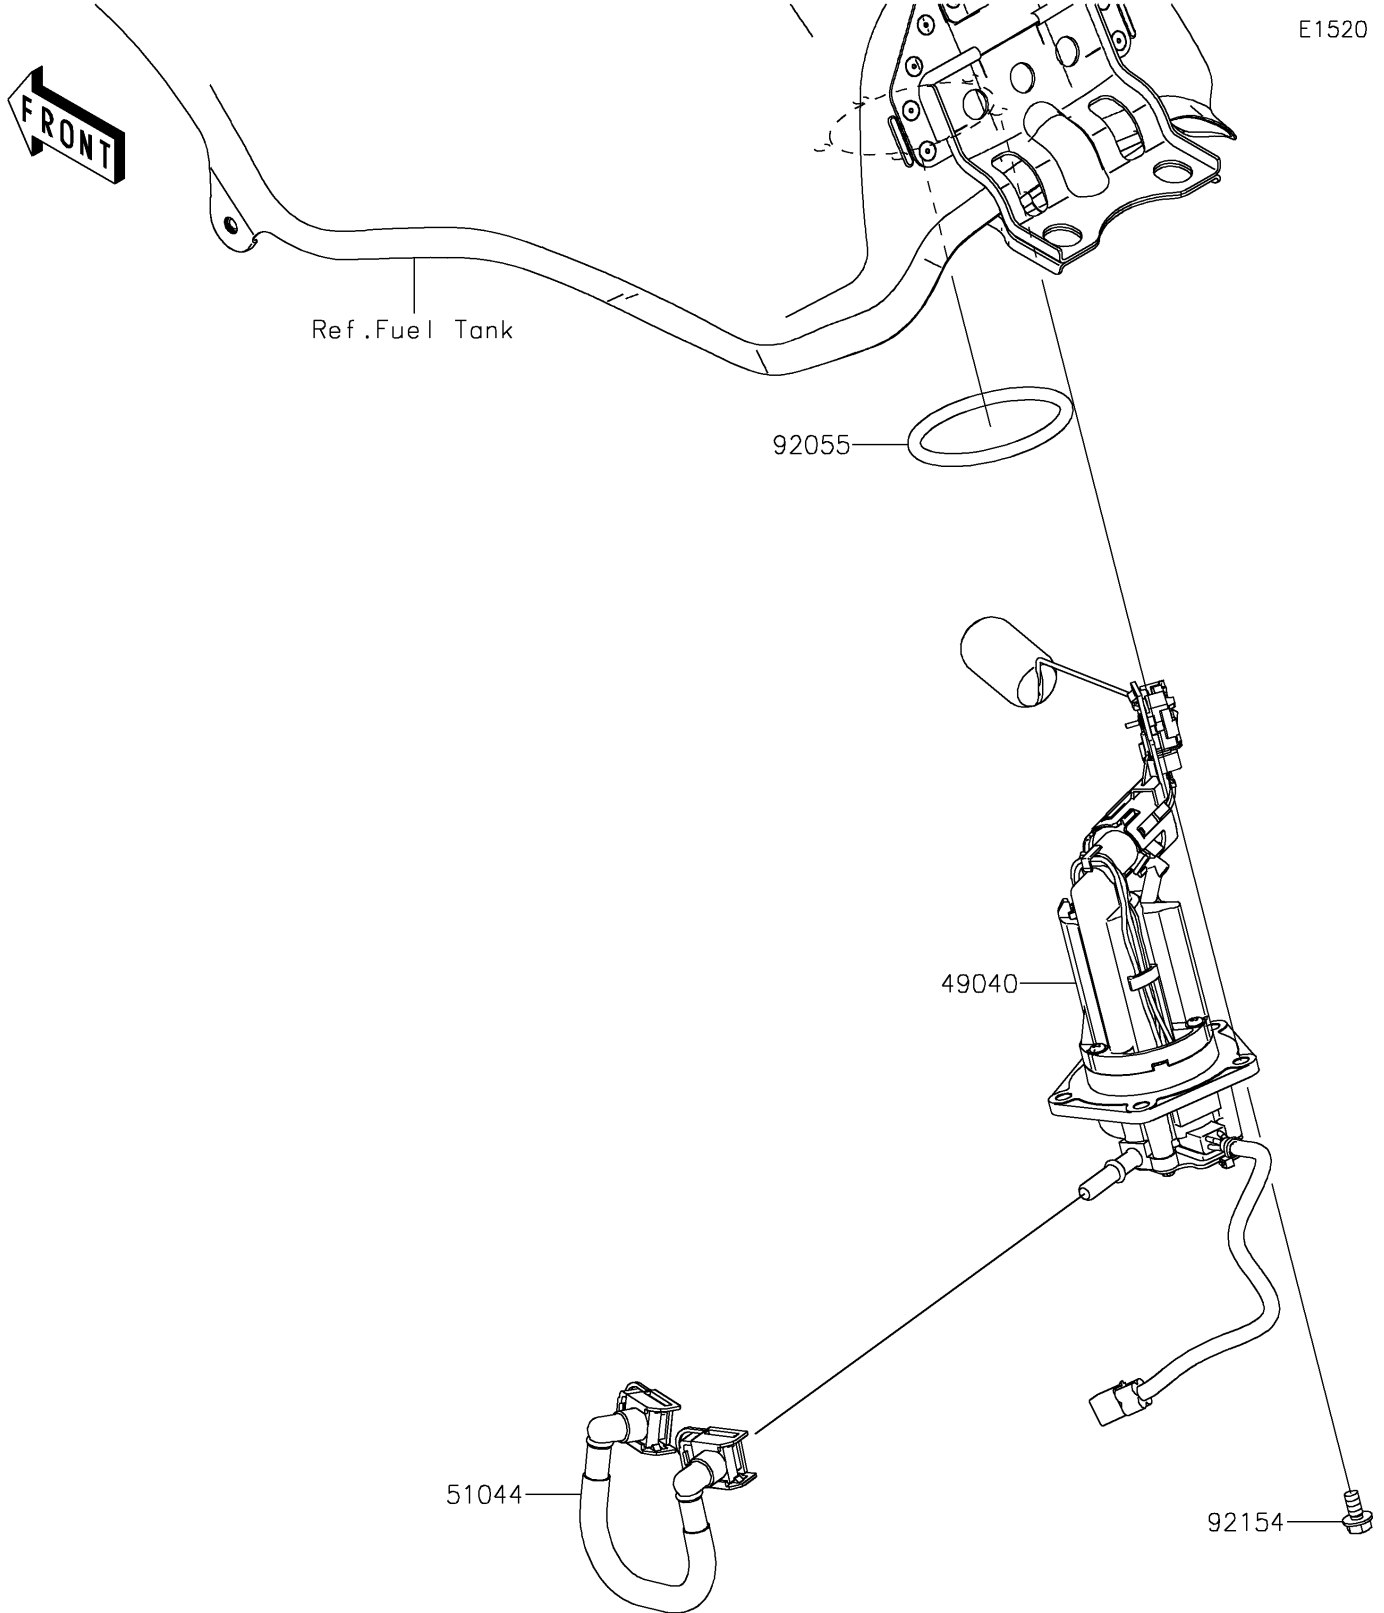

2022 KLR® 650 PARTS DIAGRAM

Fuel Pump

2022 KLR® 650 PARTS LIST

Fuel Pump

| ITEM NAME | PART NUMBER | QUANTITY |
|---------------------------------|-------------|----------|
| PUMP-FUEL (Ref # 49040) | 49040-0799 | 1 |
| TUBE-ASSY,FUEL (Ref # 51044) | 51044-0961 | 1 |
| RING-O,64.6X5.7 (Ref # 92055) | 92055-0185 | 1 |
| BOLT,FLANGED,6X12 (Ref # 92154) | 92154-1848 | 5 |