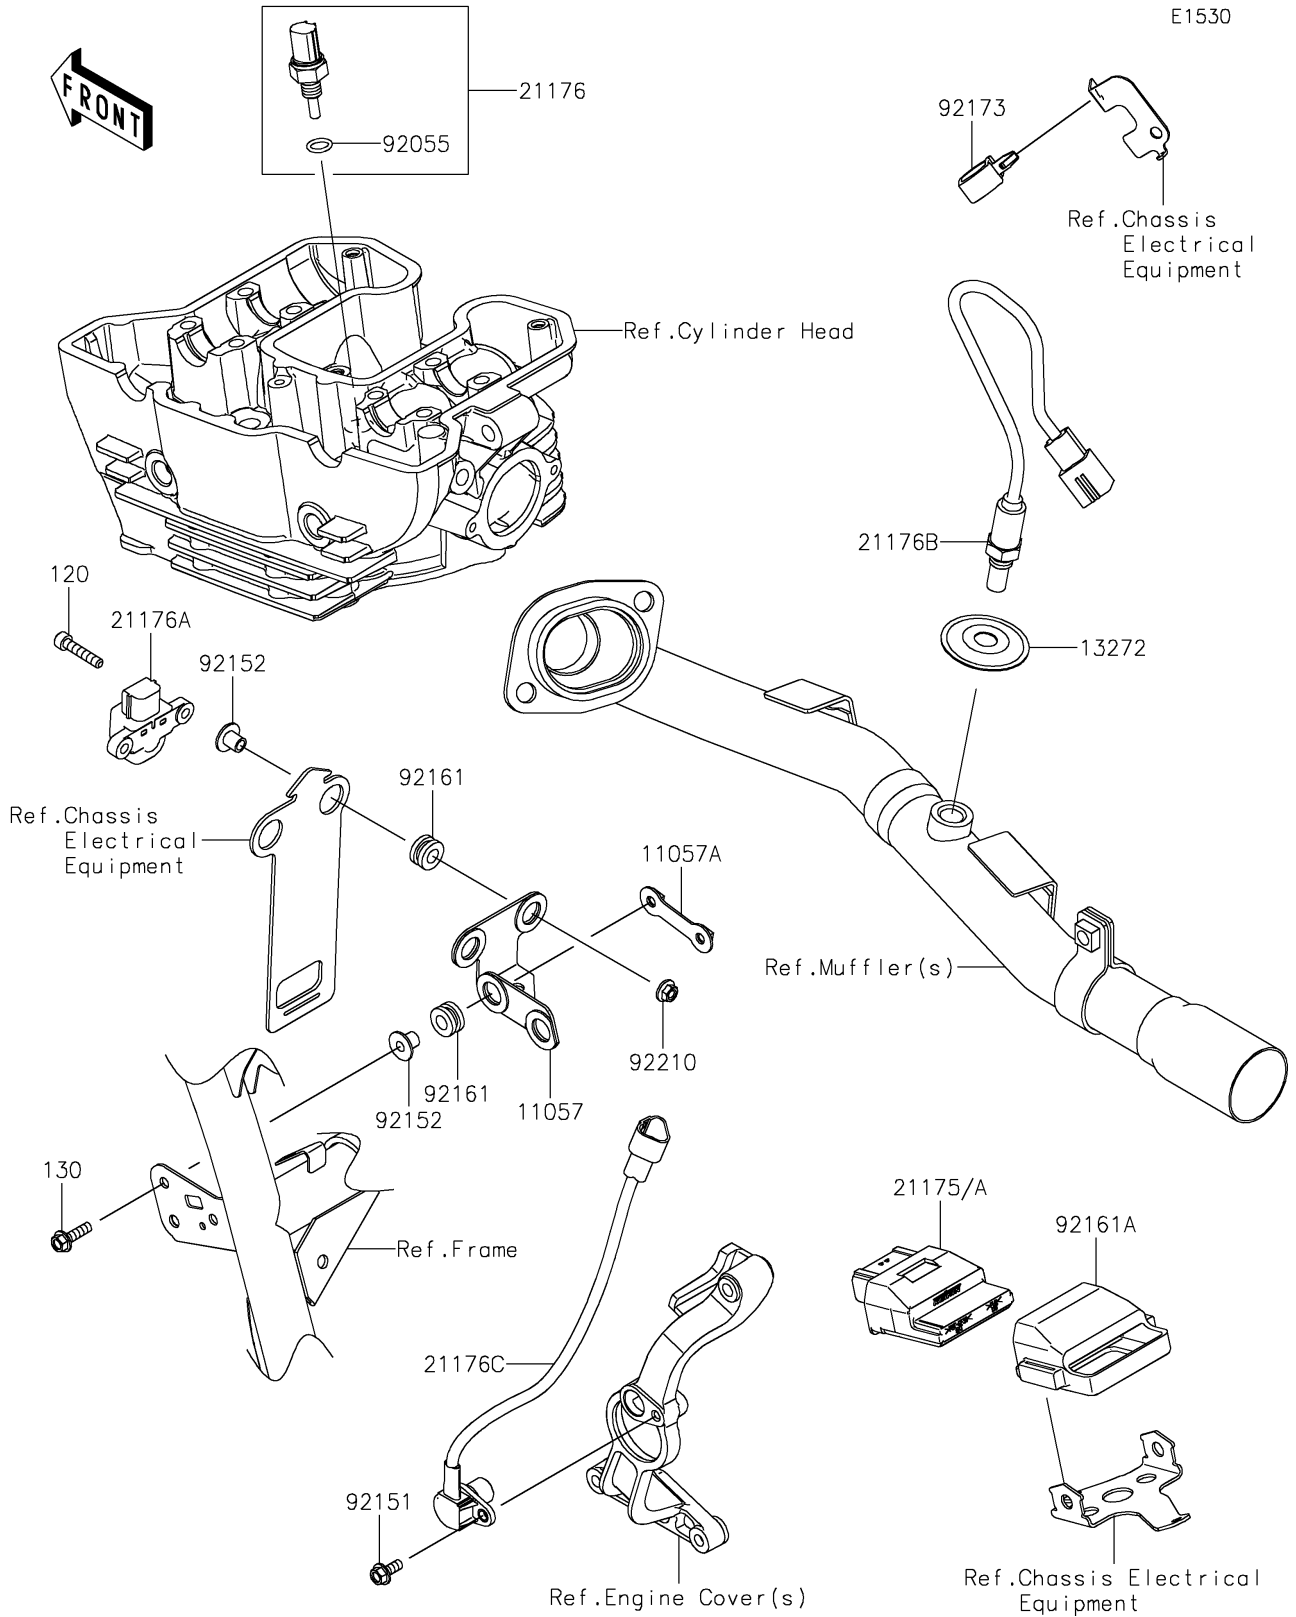

# 2022 KLR® 650 PARTS DIAGRAM

## Fuel Injection

## 2022 KLR® 650 PARTS LIST

### Fuel Injection

ITEM NAME	PART NUMBER	QUANTITY
BRACKET,VEHICLE DOWN SENSOR (Ref # 11057)	11057-7429	1
BRACKET (Ref # 11057A)	11057-7434	1
PLATE,O2 SENSOR (Ref # 13272)	13272-3888	1
CONTROL UNIT-ELECTRONIC (Ref # 21175)	21175-1665	1
CONTROL UNIT-ELECTRONIC (Ref # 21175A)	21175-1666	1
SENSOR,WATER TEMP (Ref # 21176)	21176-0009	1
SENSOR,VEHICLE-DOWN (Ref # 21176A)	21176-0026	1
SENSOR,OXYGEN (Ref # 21176B)	21176-0993	1
SENSOR,SPEED SENSOR (Ref # 21176C)	21176-0996	1
RING-O,9.5X1.9 (Ref # 92055)	92055-0016	1
BOLT,FLANGED,5X12 (Ref # 92151)	92151-1305	1
COLLAR (Ref # 92152)	92152-1592	4
DAMPER,8X16X8.6 (Ref # 92161)	92161-0685	4
DAMPER,ECU (Ref # 92161A)	92161-2358	1
CLAMP (Ref # 92173)	92173-2462	1
NUT,FLANGED,5MM (Ref # 92210)	92210-0007	2
BOLT-SOCKET,5X25 (Ref # 120)	120CA0525	2
BOLT-FLANGED,5X18 (Ref # 130)	130BB0518	2