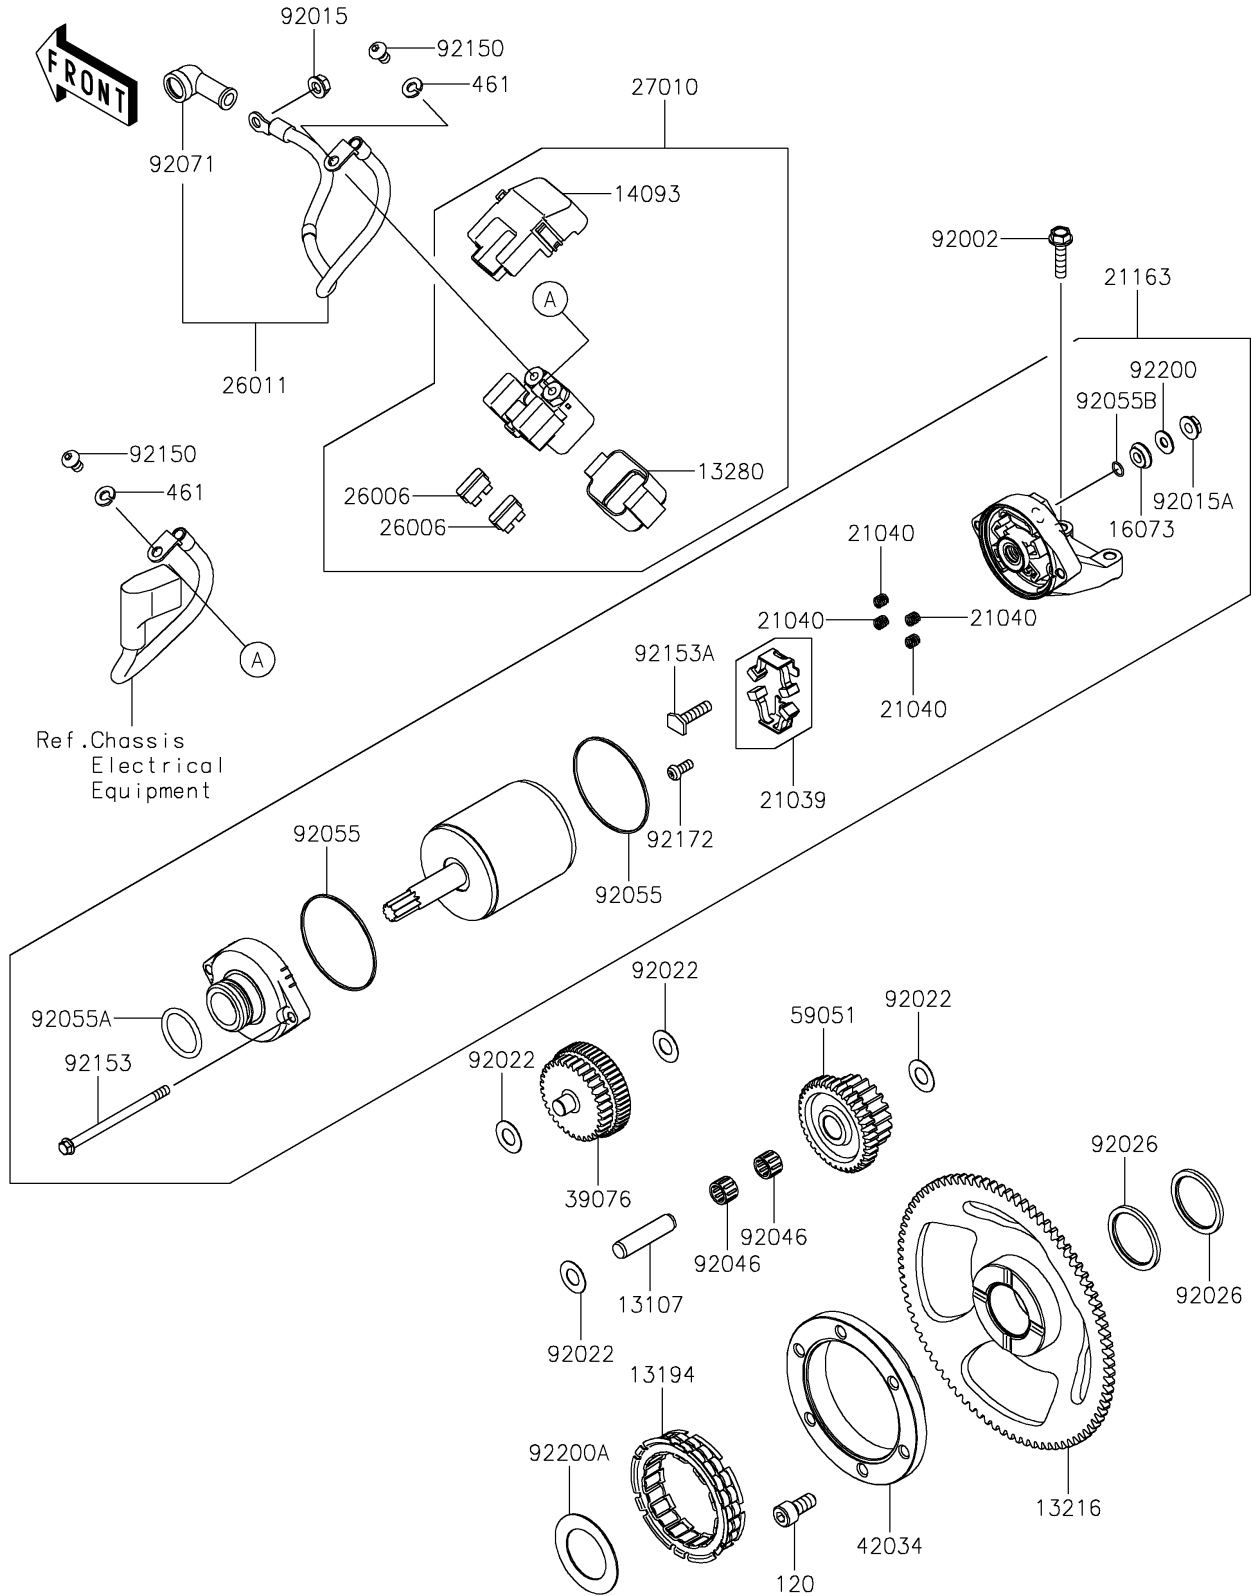

2022 KLR® 650 PARTS DIAGRAM

Starter Motor

E1840

2022 KLR® 650 PARTS LIST

Starter Motor

ITEM NAME	PART NUMBER	QUANTITY
SHAFT,IDLER (Ref # 13107)	13107-1135	1
CLUTCH-ONEWAY (Ref # 13194)	13194-1089	1
GEAR-COMP,ONEWAY CLUTCH (Ref # 13216)	13216-0044	1
HOLDER (Ref # 13280)	13280-0710	1
COVER (Ref # 14093)	14093-0199	1
INSULATOR (Ref # 16073)	16073-0053	1
BRUSH,CARBON (Ref # 21039)	21039-0004	1
SPRING-BRUSH (Ref # 21040)	21040-0003	4
STARTER-ELECTRIC (Ref # 21163)	21163-0790	1
FUSE,BLADE,30A,GREEN (Ref # 26006)	26006-1006	2
WIRE-LEAD,STARTER (Ref # 26011)	26011-1938	1
SWITCH,MAGNETIC (Ref # 27010)	27010-0948	1
LIMITER,STARTER IDLE GEAR (Ref # 39076)	39076-0021	1
COUPLING (Ref # 42034)	42034-1094	1
GEAR-SPUR,20T & 37T (Ref # 59051)	59051-1133	1
BOLT,FLANGED,6X25 (Ref # 92002)	92002-1086	2
NUT,FLANGED,6MM (Ref # 92015)	92015-1367	1
NUT,STARTER MOTOR (Ref # 92015A)	92015-1476	1
WASHER,10.2X20X0.5 (Ref # 92022)	92022-1649	4
SPACER (Ref # 92026)	92026-1474	2
BEARING-NEEDLE,K10X14X10 (Ref # 92046)	92046-1134	2
RING-O (Ref # 92055)	92055-0136	2
RING-O (Ref # 92055A)	92055-1276	1
RING-O,4.5X2.0 (Ref # 92055B)	92055-1370	1
GROMMET (Ref # 92071)	92071-0705	1
BOLT,6X10 (Ref # 92150)	92150-1577	2
BOLT (Ref # 92153)	92153-1850	2
BOLT (Ref # 92153A)	92153-1866	1
SCREW (Ref # 92172)	92172-0334	1

2022 KLR® 650 PARTS LIST

Starter Motor

ITEM NAME	PART NUMBER	QUANTITY
WASHER (Ref # 92200)	92200-0386	1
WASHER,32.2X50 (Ref # 92200A)	92200-0555	1
BOLT-SOCKET,8X18 (Ref # 120)	120CA0818	6
WASHER-SPRING,6MM (Ref # 461)	461DB0600	2