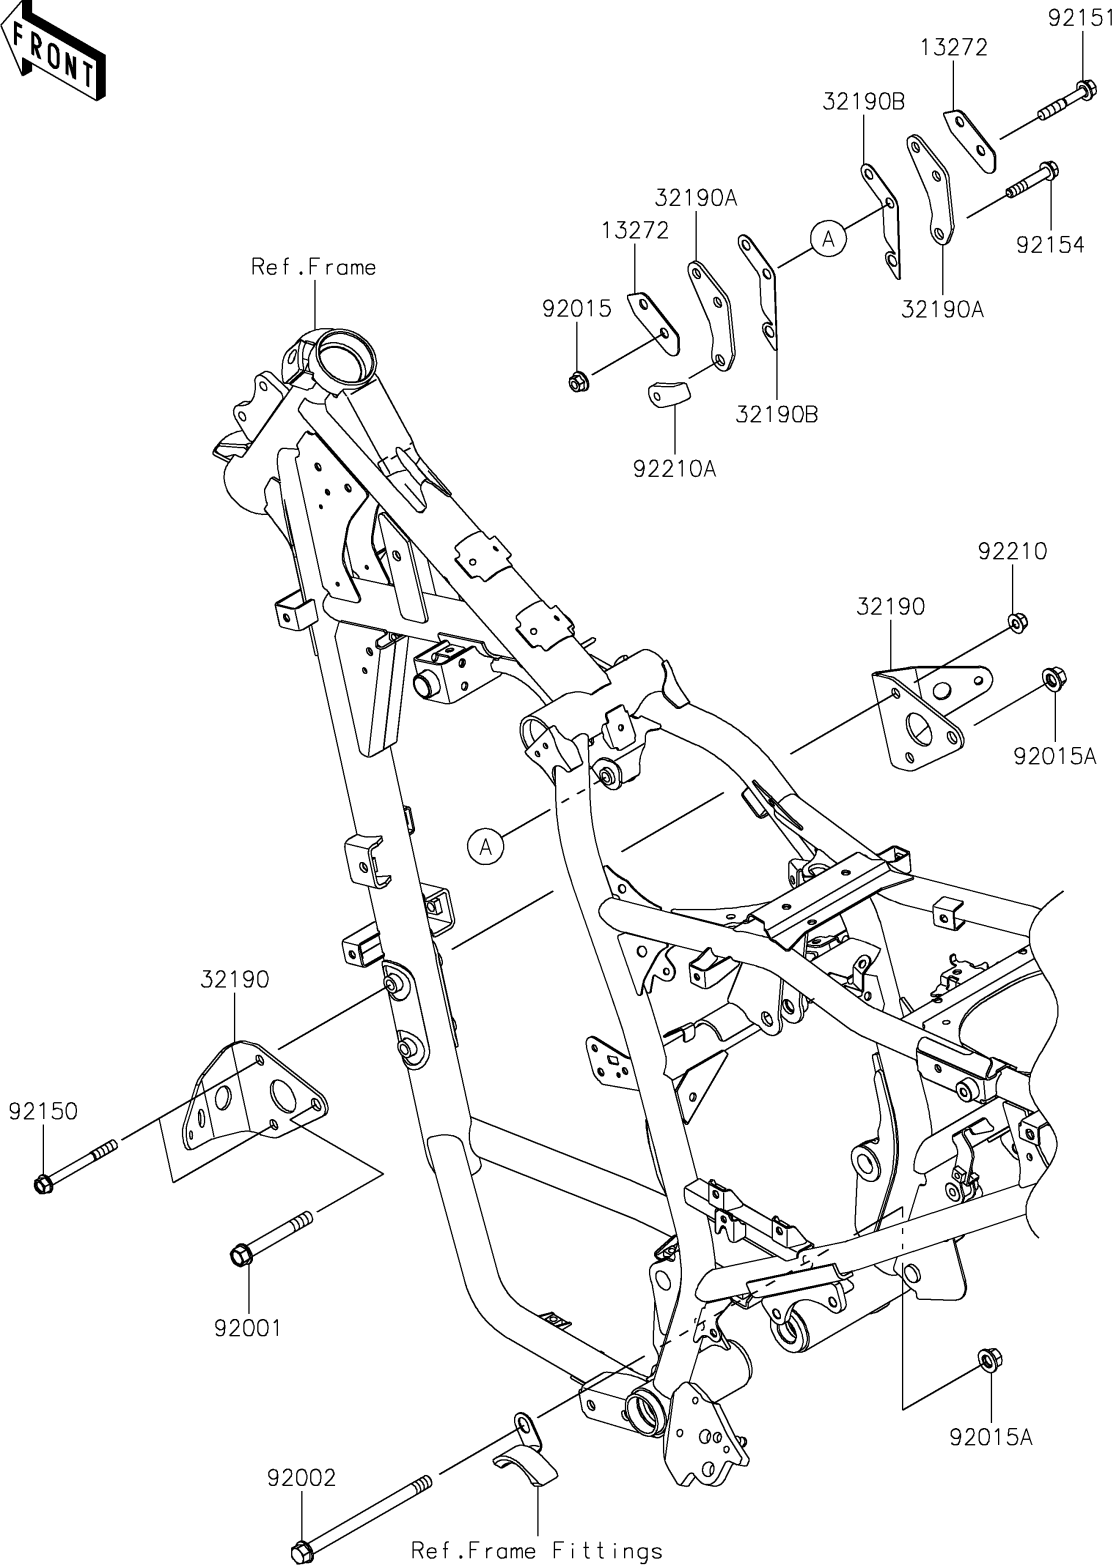

2022 KLR® 650 PARTS DIAGRAM

Engine Mount

F2122

2022 KLR® 650 PARTS LIST

Engine Mount

ITEM NAME	PART NUMBER	QUANTITY
PLATE (Ref # 13272)	13272-3910	2
BRACKET-ENGINE,LWR (Ref # 32190)	32190-0858	2
BRACKET-ENGINE,UPP (Ref # 32190A)	32190-0859	2
BRACKET-ENGINE (Ref # 32190B)	32190-0860	2
BOLT,10X75 (Ref # 92001)	92001-4021	1
BOLT,10X145 (Ref # 92002)	92002-1348	1
NUT,FLANGED,8MM (Ref # 92015)	92015-1406	2
NUT,FLANGED,10MM (Ref # 92015A)	92015-1415	2
BOLT,8X80 (Ref # 92150)	92150-1162	2
BOLT,8X50 (Ref # 92151)	92151-1463	2
BOLT,FLANGED,8X45 (Ref # 92154)	92154-3733	1
NUT,FLANGED,LOCK,8MM (Ref # 92210)	92210-0159	2
NUT,PLATE,8MM (Ref # 92210A)	92210-0608	1