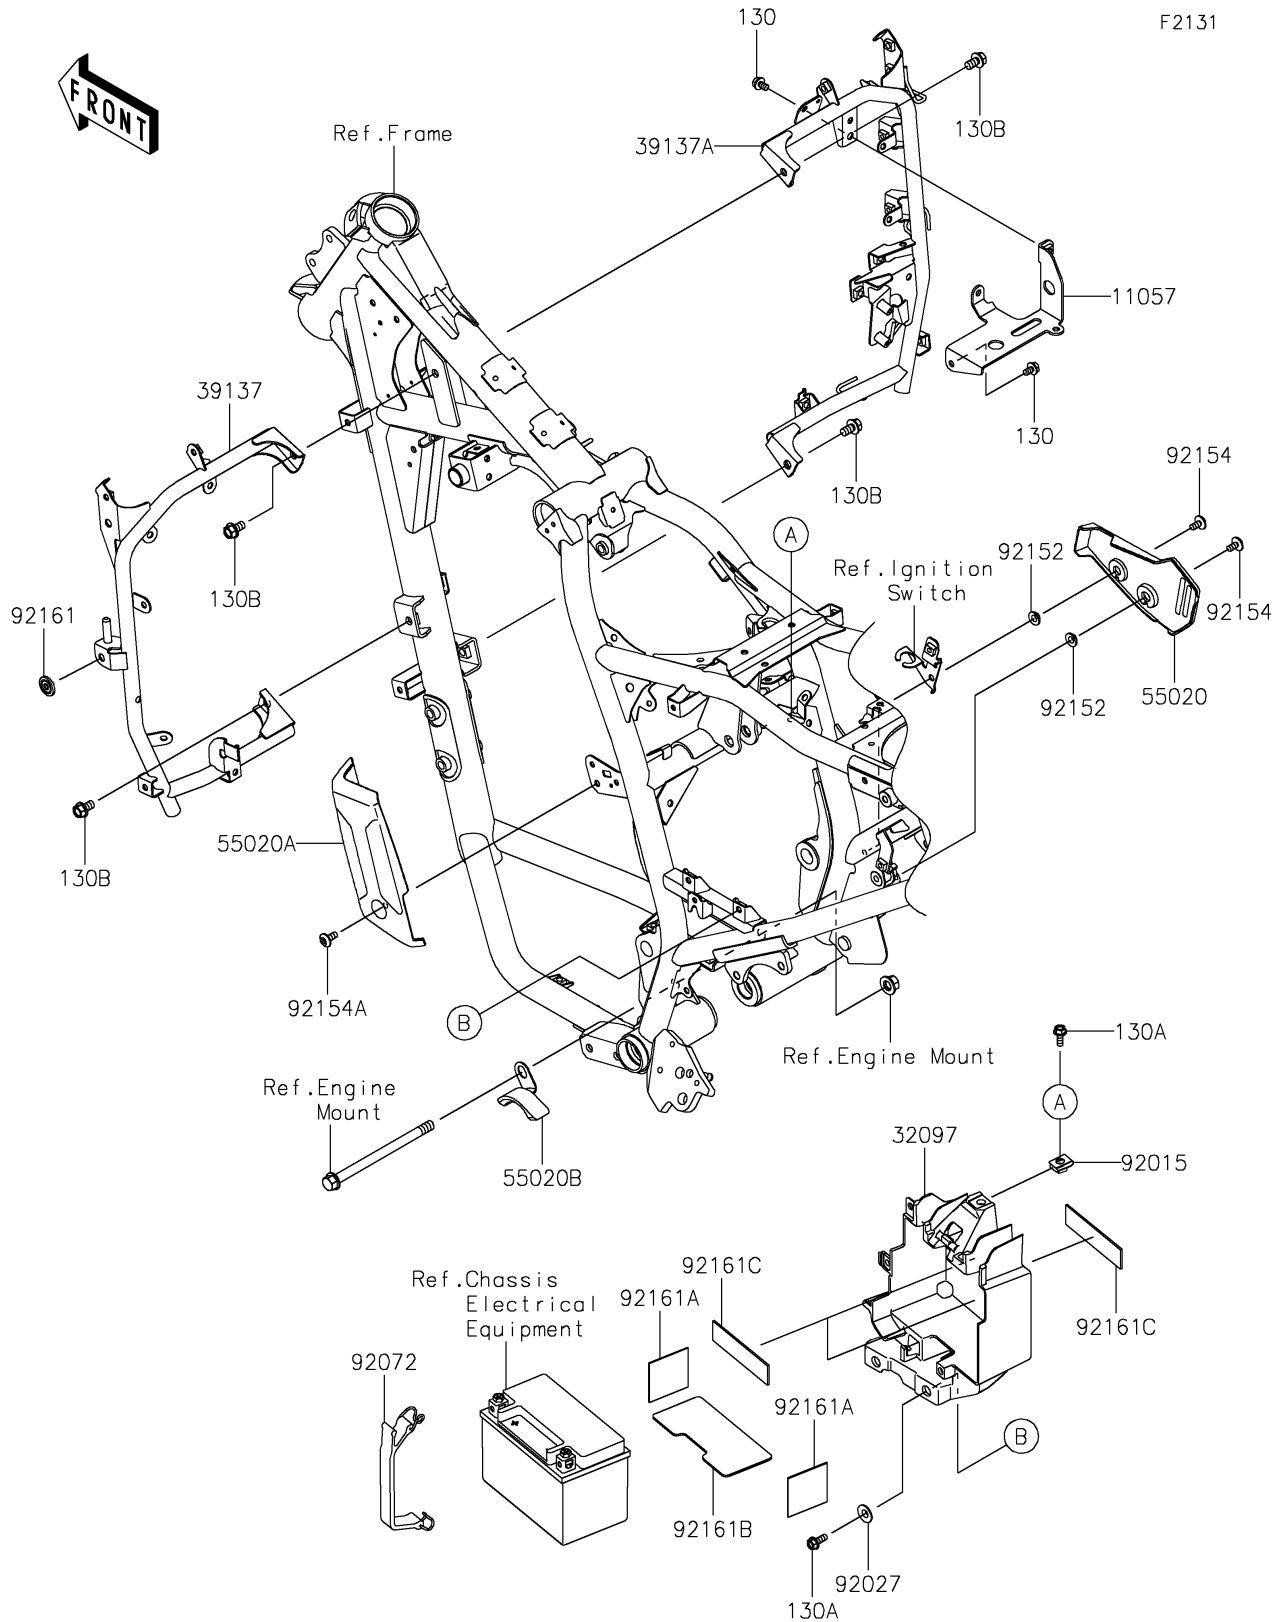

2022 KLR® 650 PARTS DIAGRAM

Frame Fittings

2022 KLR® 650 PARTS LIST

Frame Fittings

ITEM NAME	PART NUMBER	QUANTITY
BRACKET,ABS UNIT (Ref # 11057)	11057-4389	1
CASE-BATTERY (Ref # 32097)	32097-0565	1
STAY-COMP,LH (Ref # 39137)	39137-0710	1
STAY-COMP,RH (Ref # 39137A)	39137-0711	1
GUARD,HEEL (Ref # 55020)	55020-2330	1
GUARD (Ref # 55020A)	55020-2335	1
GUARD,CHAIN (Ref # 55020B)	55020-2390	1
NUT,6MM (Ref # 92015)	92015-1671	1
COLLAR (Ref # 92027)	92027-1794	2
BAND,BATTERY (Ref # 92072)	92072-0839	1
COLLAR,6.3X9.5X4.1 (Ref # 92152)	92152-1571	2
BOLT,SOCKET,6X12 (Ref # 92154)	92154-2706	2
BOLT,SOCKET,6X14 (Ref # 92154A)	92154-4285	1
DAMPER,8X22X10 (Ref # 92161)	92161-1685	1
DAMPER,60X140X1 (Ref # 92161A)	92161-1868	2
DAMPER,BATTERY (Ref # 92161B)	92161-2353	1
DAMPER,25X100X2 (Ref # 92161C)	92161-2354	3
BOLT-FLANGED,6X10 (Ref # 130)	130BA0610	2
BOLT-FLANGED,6X16 (Ref # 130A)	130BA0616	3
BOLT-FLANGED,8X14 (Ref # 130B)	130BA0814	4