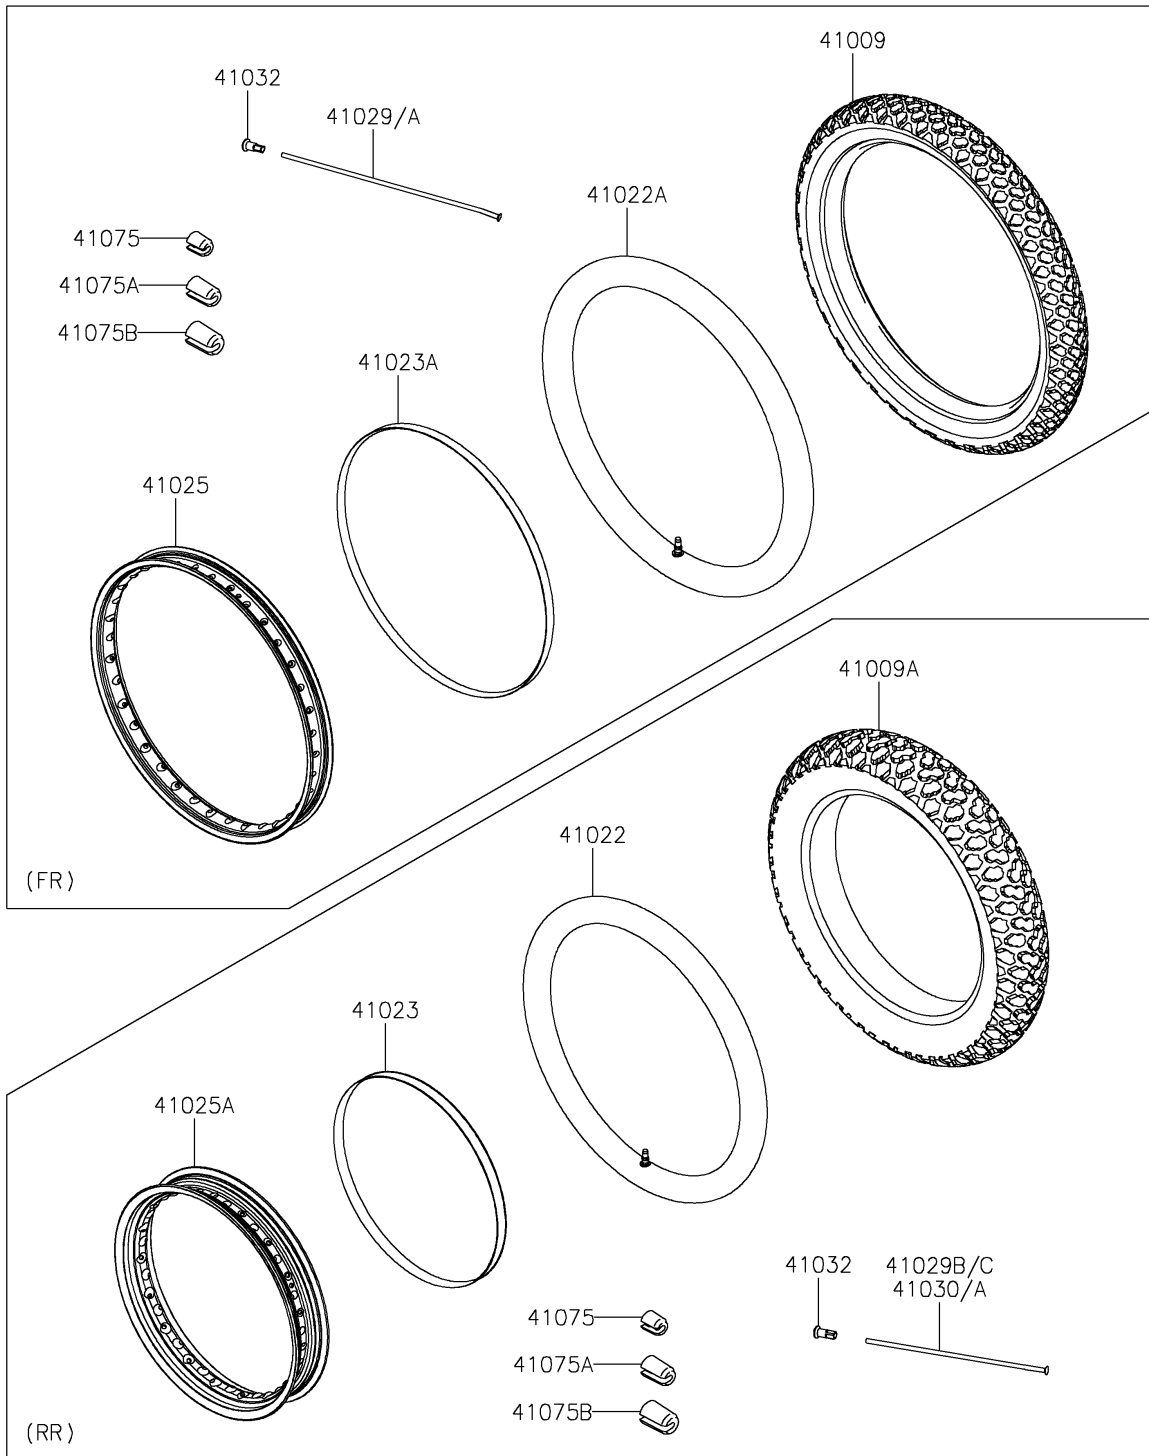

2022 KLR® 650 PARTS DIAGRAM

Wheels/Tires

F2210

2022 KLR® 650 PARTS LIST

Wheels/Tires

ITEM NAME	PART NUMBER	QUANTITY
TIRE,FR,90/90-21 54S,K750(D) (Ref # 41009)	41009-0001	1
TIRE,RR,130/80-17 65S,K750(D) (Ref # 41009A)	41009-0002	1
TUBE-TIRE,130/80-17(D) (Ref # 41022)	41022-0003	1
TUBE-TIRE,3.00-21(D),SNI (Ref # 41022A)	41022-0095	1
BAND-RIM,17XWM/MT2.15-2.50(D) (Ref # 41023)	41023-0001	1
BAND-RIM,21XWM1.60-1.85(D) (Ref # 41023A)	41023-1144	1
RIM,FR,1.60X21,BLACK (Ref # 41025)	41025-0033-WC	1
RIM,RR,2.50X17 (Ref # 41025A)	41025-0419	1
SPOKE-INNER,FR,LH,4X236 (Ref # 41029)	41029-0065	18
SPOKE-INNER,FR,RH,4X239 (Ref # 41029A)	41029-0066	18
SPOKE-INNER,RR,LH,4X157 (Ref # 41029B)	41029-0117	9
SPOKE-INNER,RR,RH,4X181 (Ref # 41029C)	41029-0118	9
SPOKE-OUTER,RR,LH,4X157 (Ref # 41030)	41030-0033	9
SPOKE-OUTER,RR,RH,4X178.5 (Ref # 41030A)	41030-0034	9
NIPPLE-SPOKE (Ref # 41032)	41032-0013	72
BALANCER-WHEEL,10G (Ref # 41075)	41075-0011	AR
BALANCER-WHEEL,20G (Ref # 41075A)	41075-0012	AR
BALANCER-WHEEL,30G (Ref # 41075B)	41075-0013	AR