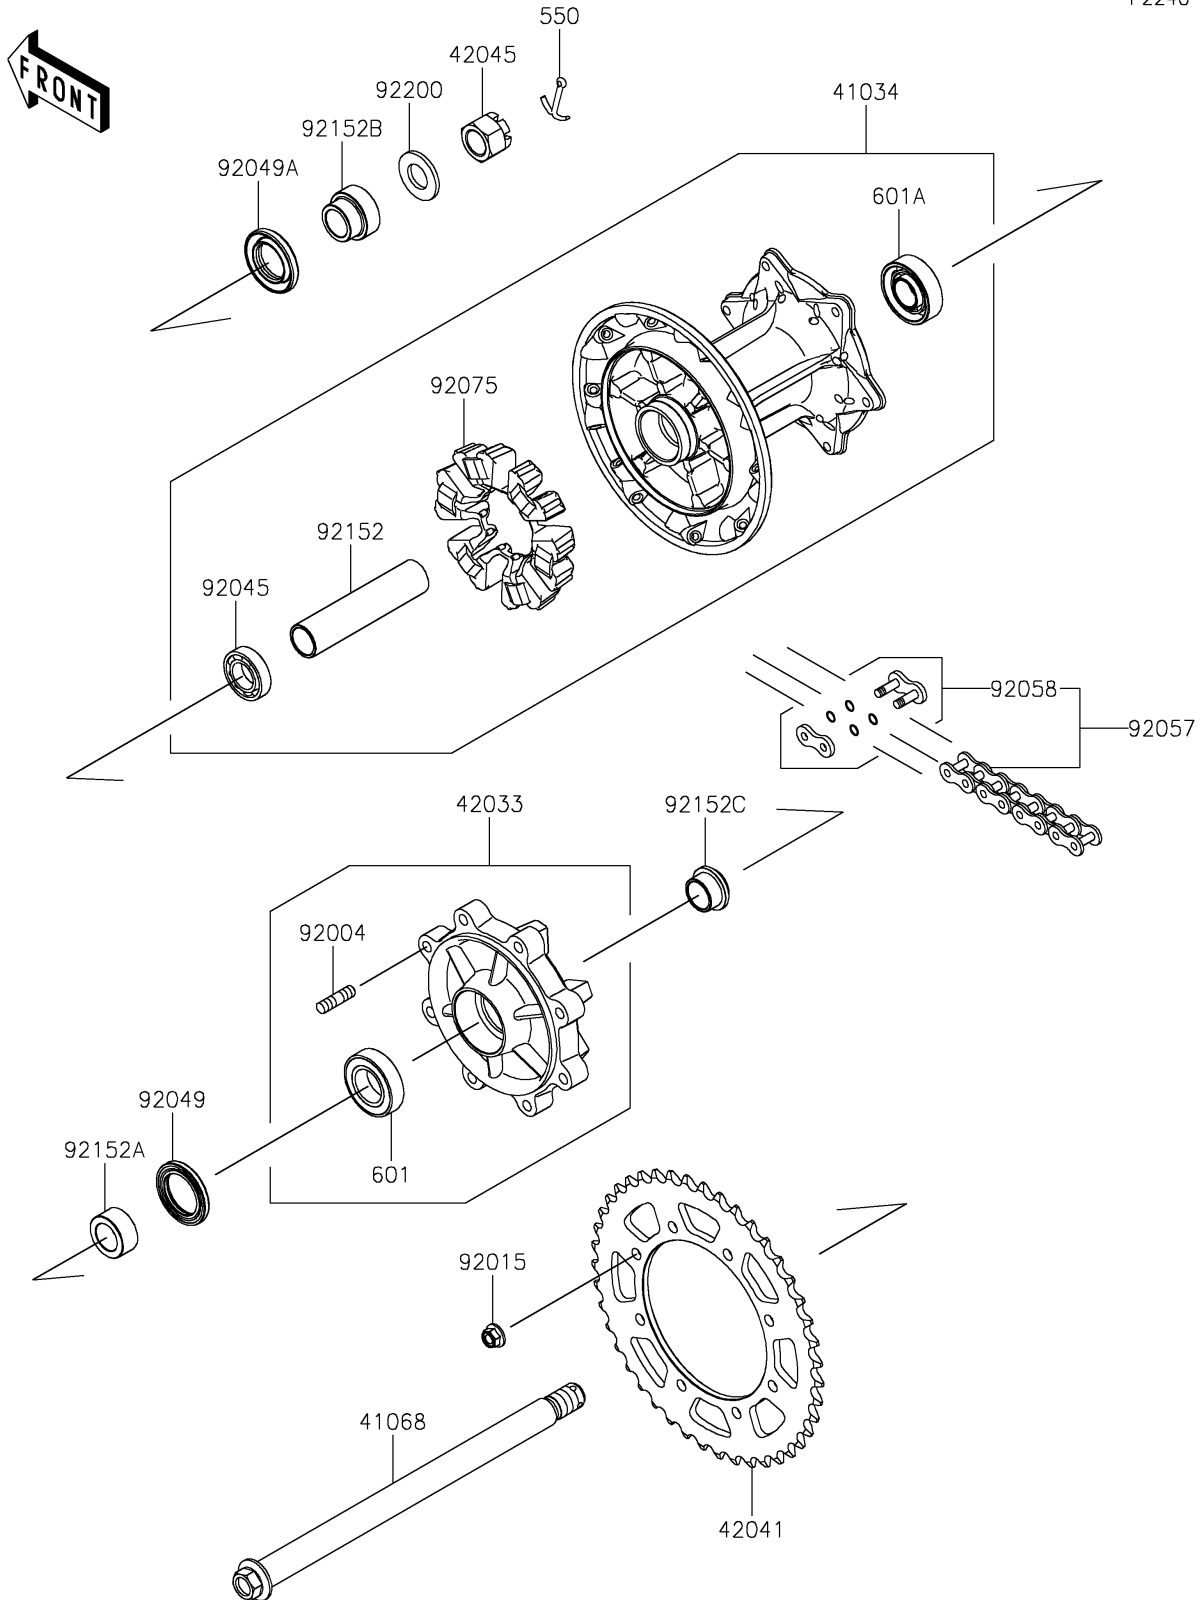

2022 KLR® 650 PARTS DIAGRAM

Rear Hub

F2240

2022 KLR® 650 PARTS LIST

Rear Hub

ITEM NAME	PART NUMBER	QUANTITY
DRUM-ASSY,RR (Ref # 41034)	41034-0609	1
AXLE,RR (Ref # 41068)	41068-0659	1
COUPLING-ASSY,REAR HUB (Ref # 42033)	42033-0596	1
SPROCKET-HUB,43T (Ref # 42041)	42041-0185	1
NUT,CASTLE,18MM (Ref # 42045)	42045-018	1
STUD,8X16 (Ref # 92004)	92004-1150	8
NUT,8MM (Ref # 92015)	92015-1432	8
BEARING-BALL,20X37X9 (Ref # 92045)	92045-0942	1
SEAL-OIL,32X47X5 (Ref # 92049)	92049-0795	1
SEAL-OIL,27X47X7 (Ref # 92049A)	92049-0802	1
CHAIN,DRIVE,520VEX110L (Ref # 92057)	92057-0806	1
JOINT-CHAIN (Ref # 92058)	92058-0044	1
DAMPER,SHOCK,RR HUB (Ref # 92075)	92075-1068	1
COLLAR,20.2X28X110.5 (Ref # 92152)	92152-2735	1
COLLAR,LH (Ref # 92152A)	92152-2736	1
COLLAR,RH (Ref # 92152B)	92152-2737	1
COLLAR,COUPLING (Ref # 92152C)	92152-2738	1
WASHER,19X36X3.2 (Ref # 92200)	92200-0296	1
PIN-COTTER,4.0X35 (Ref # 550)	550AA4035	1
BEARING-BALL,#6005UU (Ref # 601)	601B6005UU	1
BEARING-BALL,#6204UG (Ref # 601A)	601B6204UG	1