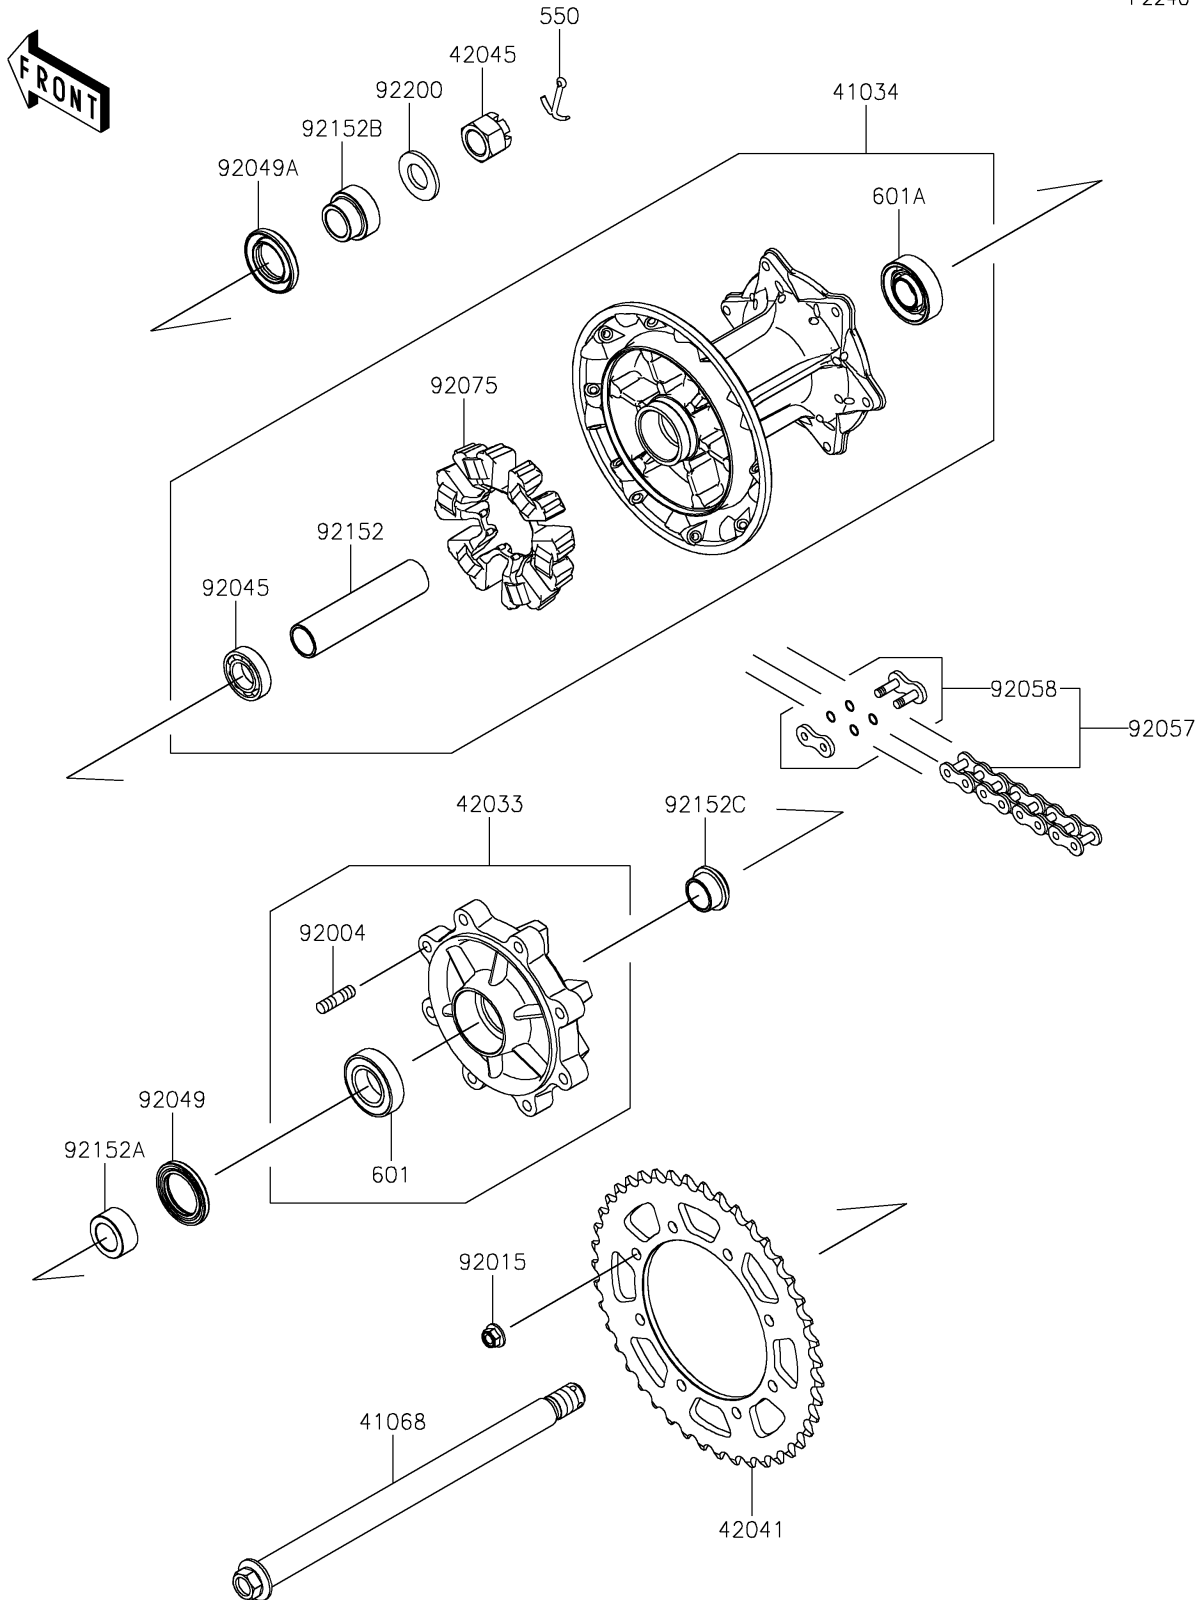

# 2022 KLR® 650 PARTS DIAGRAM

Rear Hub

F2240

## 2022 KLR® 650 PARTS LIST

### Rear Hub

ITEM NAME	PART NUMBER	QUANTITY
DRUM-ASSY,RR (Ref # 41034)	41034-0609	1
AXLE,RR (Ref # 41068)	41068-0659	1
COUPLING-ASSY,REAR HUB (Ref # 42033)	42033-0596	1
SPROCKET-HUB,43T (Ref # 42041)	42041-0185	1
NUT,CASTLE,18MM (Ref # 42045)	42045-018	1
STUD,8X16 (Ref # 92004)	92004-1150	8
NUT,8MM (Ref # 92015)	92015-1432	8
BEARING-BALL,20X37X9 (Ref # 92045)	92045-0942	1
SEAL-OIL,32X47X5 (Ref # 92049)	92049-0795	1
SEAL-OIL,27X47X7 (Ref # 92049A)	92049-0802	1
CHAIN,DRIVE,520VEX110L (Ref # 92057)	92057-0806	1
JOINT-CHAIN (Ref # 92058)	92058-0044	1
DAMPER,SHOCK,RR HUB (Ref # 92075)	92075-1068	1
COLLAR,20.2X28X110.5 (Ref # 92152)	92152-2735	1
COLLAR,LH (Ref # 92152A)	92152-2736	1
COLLAR,RH (Ref # 92152B)	92152-2737	1
COLLAR,COUPLING (Ref # 92152C)	92152-2738	1
WASHER,19X36X3.2 (Ref # 92200)	92200-0296	1
PIN-COTTER,4.0X35 (Ref # 550)	550AA4035	1
BEARING-BALL,#6005UU (Ref # 601)	601B6005UU	1
BEARING-BALL,#6204UG (Ref # 601A)	601B6204UG	1