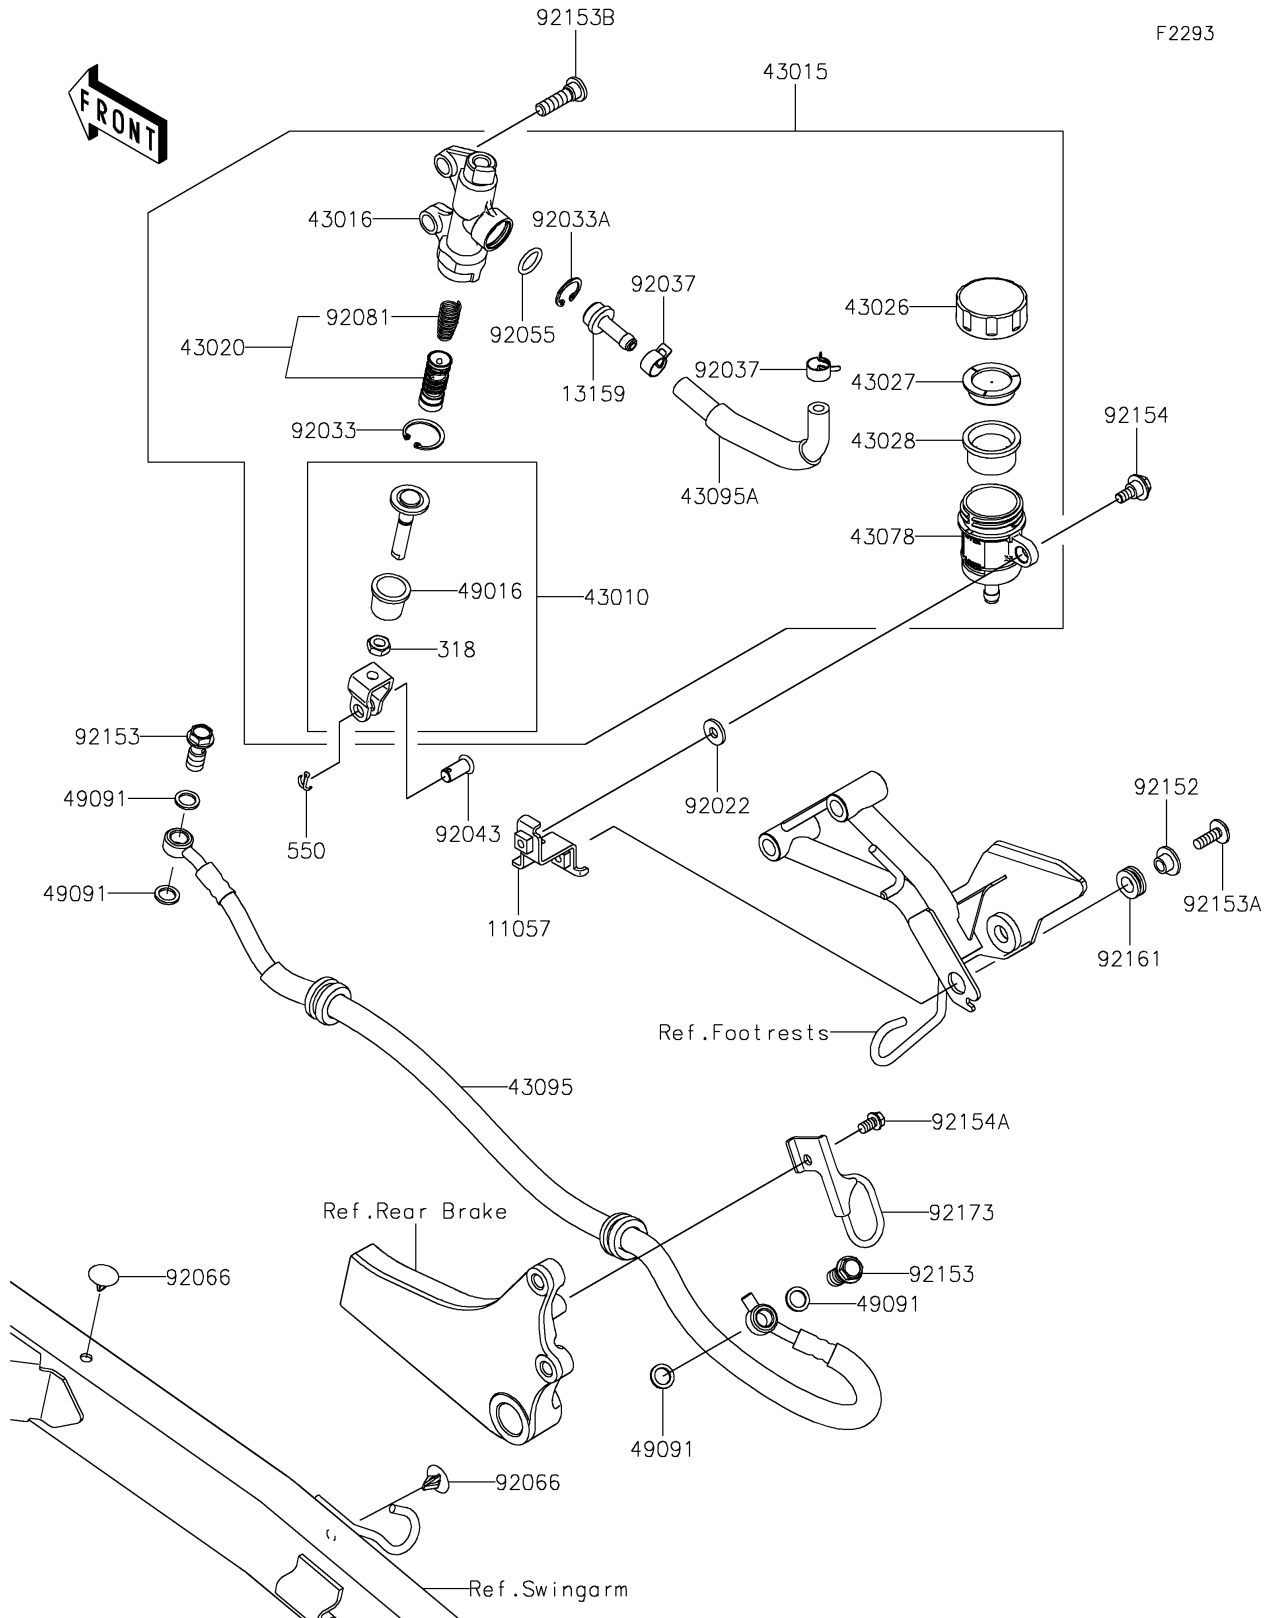

2022 KLR® 650 PARTS DIAGRAM

Rear Master Cylinder

F2293

2022 KLR® 650 PARTS LIST

Rear Master Cylinder

ITEM NAME	PART NUMBER	QUANTITY
BRACKET,RR MASTER CYLINDER (Ref # 11057)	11057-4396	1
CONNECTOR (Ref # 13159)	13159-1065	1
ROD-ASSY-BRAKE (Ref # 43010)	43010-0031	1
CYLINDER-ASSY-MASTER,RR (Ref # 43015)	43015-0777	1
CYLINDER-MASTER,RR (Ref # 43016)	43016-1208	1
PISTON-COMP-BRAKE (Ref # 43020)	43020-1057	1
CAP-BRAKE (Ref # 43026)	43026-0009	1
PLATE-DIAPHRAGM (Ref # 43027)	43027-1053	1
DIAPHRAGM (Ref # 43028)	43028-1065	1
RESERVOIR (Ref # 43078)	43078-0060	1
HOSE-BRAKE,RR (Ref # 43095)	43095-1761	1
HOSE-BRAKE (Ref # 43095A)	43095-1762	1
COVER-SEAL,BRAKE PISTON (Ref # 49016)	49016-1103	1
WASHER-SEAL,10.1X14.5X1.5 (Ref # 49091)	49091-0001	4
WASHER,6.5X16X2 (Ref # 92022)	92022-1565	1
RING-SNAP,20.9X24.6X1.2 (Ref # 92033)	92033-0079	1
RING-SNAP,20.5MM (Ref # 92033A)	92033-1186	1
CLAMP (Ref # 92037)	92037-1710	2
PIN,8X17 (Ref # 92043)	92043-0104	1
RING-O,14.8X2.4 (Ref # 92055)	92055-0741	1
PLUG (Ref # 92066)	92066-0980	2
SPRING,MASTER CYLINDER (Ref # 92081)	92081-1737	1
COLLAR (Ref # 92152)	92152-2770	1
BOLT,OIL,L=23 (Ref # 92153)	92153-0627	2
BOLT,6X18 (Ref # 92153A)	92153-0816	1
BOLT,SOCKET,8X30 (Ref # 92153B)	92153-1624	2
BOLT (Ref # 92154)	92154-0929	1
BOLT,FLANGED,6X10 (Ref # 92154A)	92154-0950	1
DAMPER,10X18X6.5 (Ref # 92161)	92161-2091	1

2022 KLR® 650 PARTS LIST

Rear Master Cylinder

ITEM NAME	PART NUMBER	QUANTITY
CLAMP (Ref # 92173)	92173-2454	1
NUT-HEX-SMALL,8MM (Ref # 318)	318BA0800	1
PIN-COTTER,2.0X15 (Ref # 550)	550AA2015	1