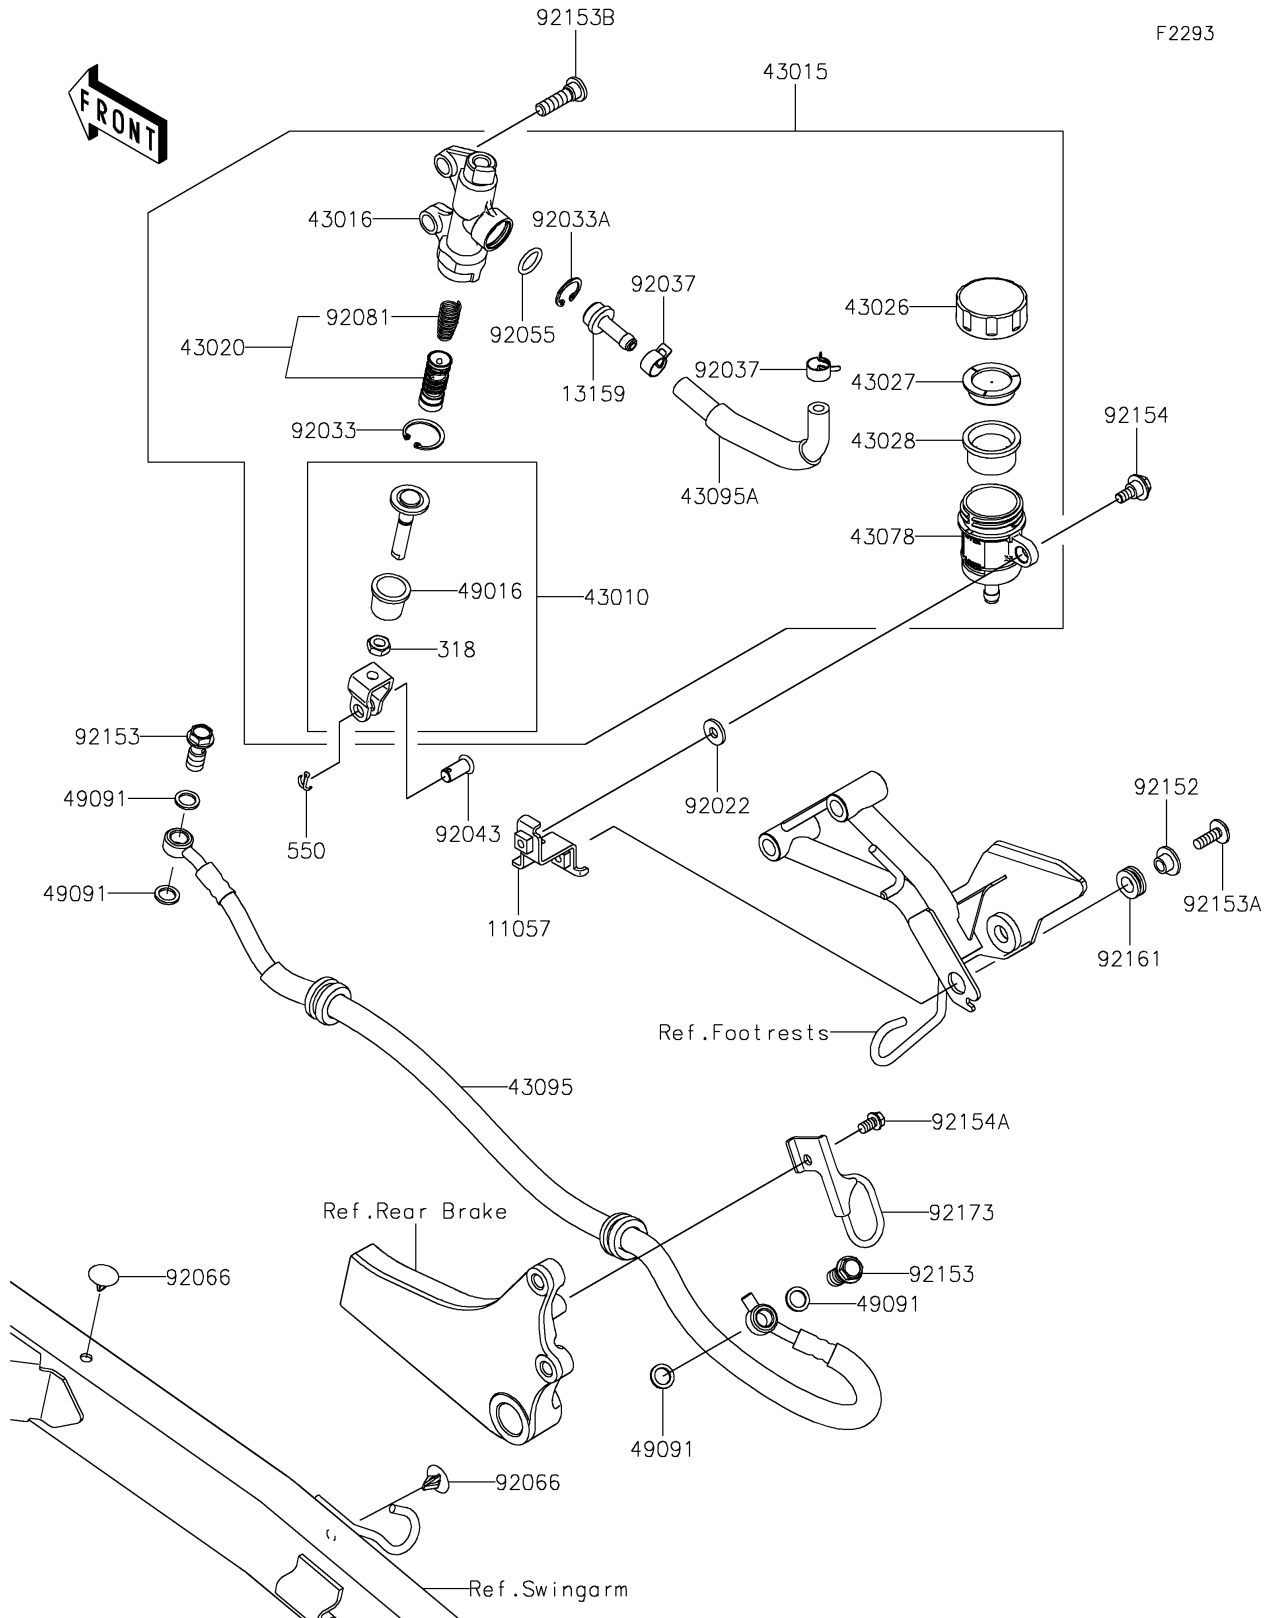

2022 KLR® 650 PARTS DIAGRAM

Rear Master Cylinder

2022 KLR® 650 PARTS LIST

Rear Master Cylinder

ITEM NAME	PART NUMBER	QUANTITY
BRACKET,RR MASTER CYLINDER (Ref # 11057)	11057-4396	1
CONNECTOR (Ref # 13159)	13159-1065	1
ROD-ASSY-BRAKE (Ref # 43010)	43010-0031	1
CYLINDER-ASSY-MASTER,RR (Ref # 43015)	43015-0777	1
CYLINDER-MASTER,RR (Ref # 43016)	43016-1208	1
PISTON-COMP-BRAKE (Ref # 43020)	43020-1057	1
CAP-BRAKE (Ref # 43026)	43026-0009	1
PLATE-DIAPHRAGM (Ref # 43027)	43027-1053	1
DIAPHRAGM (Ref # 43028)	43028-1065	1
RESERVOIR (Ref # 43078)	43078-0060	1
HOSE-BRAKE,RR (Ref # 43095)	43095-1761	1
HOSE-BRAKE (Ref # 43095A)	43095-1762	1
COVER-SEAL,BRAKE PISTON (Ref # 49016)	49016-1103	1
WASHER-SEAL,10.1X14.5X1.5 (Ref # 49091)	49091-0001	4
WASHER,6.5X16X2 (Ref # 92022)	92022-1565	1
RING-SNAP,20.9X24.6X1.2 (Ref # 92033)	92033-0079	1
RING-SNAP,20.5MM (Ref # 92033A)	92033-1186	1
CLAMP (Ref # 92037)	92037-1710	2
PIN,8X17 (Ref # 92043)	92043-0104	1
RING-O,14.8X2.4 (Ref # 92055)	92055-0741	1
PLUG (Ref # 92066)	92066-0980	2
SPRING,MASTER CYLINDER (Ref # 92081)	92081-1737	1
COLLAR (Ref # 92152)	92152-2770	1
BOLT,OIL,L=23 (Ref # 92153)	92153-0627	2
BOLT,6X18 (Ref # 92153A)	92153-0816	1
BOLT,SOCKET,8X30 (Ref # 92153B)	92153-1624	2
BOLT (Ref # 92154)	92154-0929	1
BOLT,FLANGED,6X10 (Ref # 92154A)	92154-0950	1
DAMPER,10X18X6.5 (Ref # 92161)	92161-2091	1

2022 KLR® 650 PARTS LIST

Rear Master Cylinder

ITEM NAME	PART NUMBER	QUANTITY
CLAMP (Ref # 92173)	92173-2454	1
NUT-HEX-SMALL,8MM (Ref # 318)	318BA0800	1
PIN-COTTER,2.0X15 (Ref # 550)	550AA2015	1