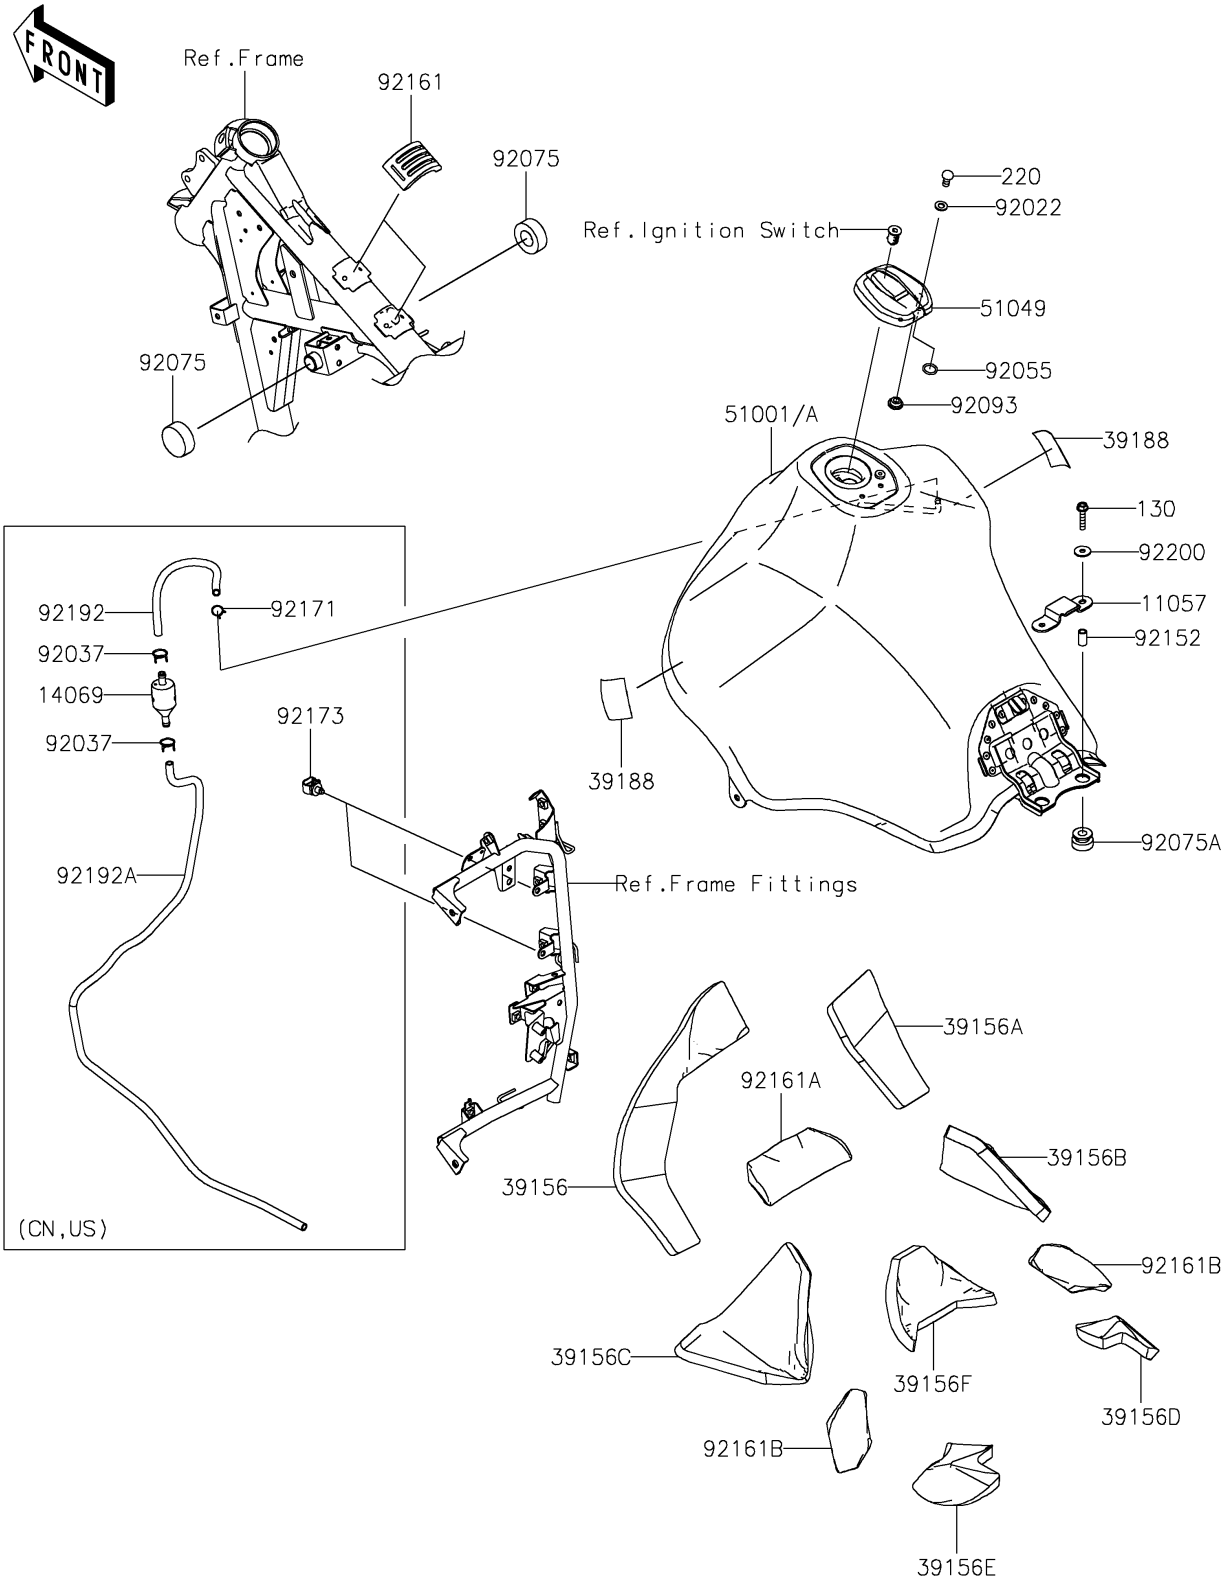

2022 KLR® 650 PARTS DIAGRAM

Fuel Tank

F2410

2022 KLR® 650 PARTS LIST

Fuel Tank

ITEM NAME	PART NUMBER	QUANTITY
BRACKET,SEAT (Ref # 11057)	11057-4274	1
BREATHER,FUEL TANK (Ref # 14069)	14069-1004	1
PAD,FR,LH (Ref # 39156)	39156-2664	1
PAD,FR,RH (Ref # 39156A)	39156-2665	1
PAD,MID,RH (Ref # 39156B)	39156-2701	1
PAD,MID,LH (Ref # 39156C)	39156-2702	1
PAD,RR,RH (Ref # 39156D)	39156-2703	1
PAD,RR,LH (Ref # 39156E)	39156-2704	1
PAD,CNT (Ref # 39156F)	39156-2705	1
TAPE,40X50 (Ref # 39188)	39188-0049	2
TANK-COMP-FUEL,P.L.ORANGE (Ref # 51001)	51001-0903-36V	1
TANK-COMP-FUEL,P.S.KHAKI (Ref # 51001A)	51001-0903-63F	1
CAP-TANK,FUEL (Ref # 51049)	51049-0760	1
WASHER,5.1X10X1.0 (Ref # 92022)	92022-1977	2
CLAMP,TUBE (Ref # 92037)	92037-147	2
RING-O (Ref # 92055)	92055-1023	2
DAMPER,FUEL TANK (Ref # 92075)	92075-101	2
DAMPER (Ref # 92075A)	92075-1660	2
SEAL,FUEL TANK CAP (Ref # 92093)	92093-1030	1
COLLAR,6.8X10X18 (Ref # 92152)	92152-2726	2
DAMPER (Ref # 92161)	92161-2372	2
DAMPER,CNT (Ref # 92161A)	92161-2394	1
DAMPER,LH&RH (Ref # 92161B)	92161-2395	2
CLAMP,8X0.7 (Ref # 92171)	92171-1973	1
CLAMP,12MM DIA. (Ref # 92173)	92173-0736	2
TUBE,BREATHER,6X9X220 (Ref # 92192)	92192-2441	1
TUBE,BREATHER,6X9X900 (Ref # 92192A)	92192-2442	1
WASHER,6.5X20X1.6 (Ref # 92200)	92200-1962	2
BOLT-FLANGED,6X30 (Ref # 130)	130BB0630	2

2022 KLR® 650 PARTS LIST

Fuel Tank

ITEM NAME	PART NUMBER	QUANTITY
SCREW-PAN-CROS,5X10 (Ref # 220)	220AA0510	2