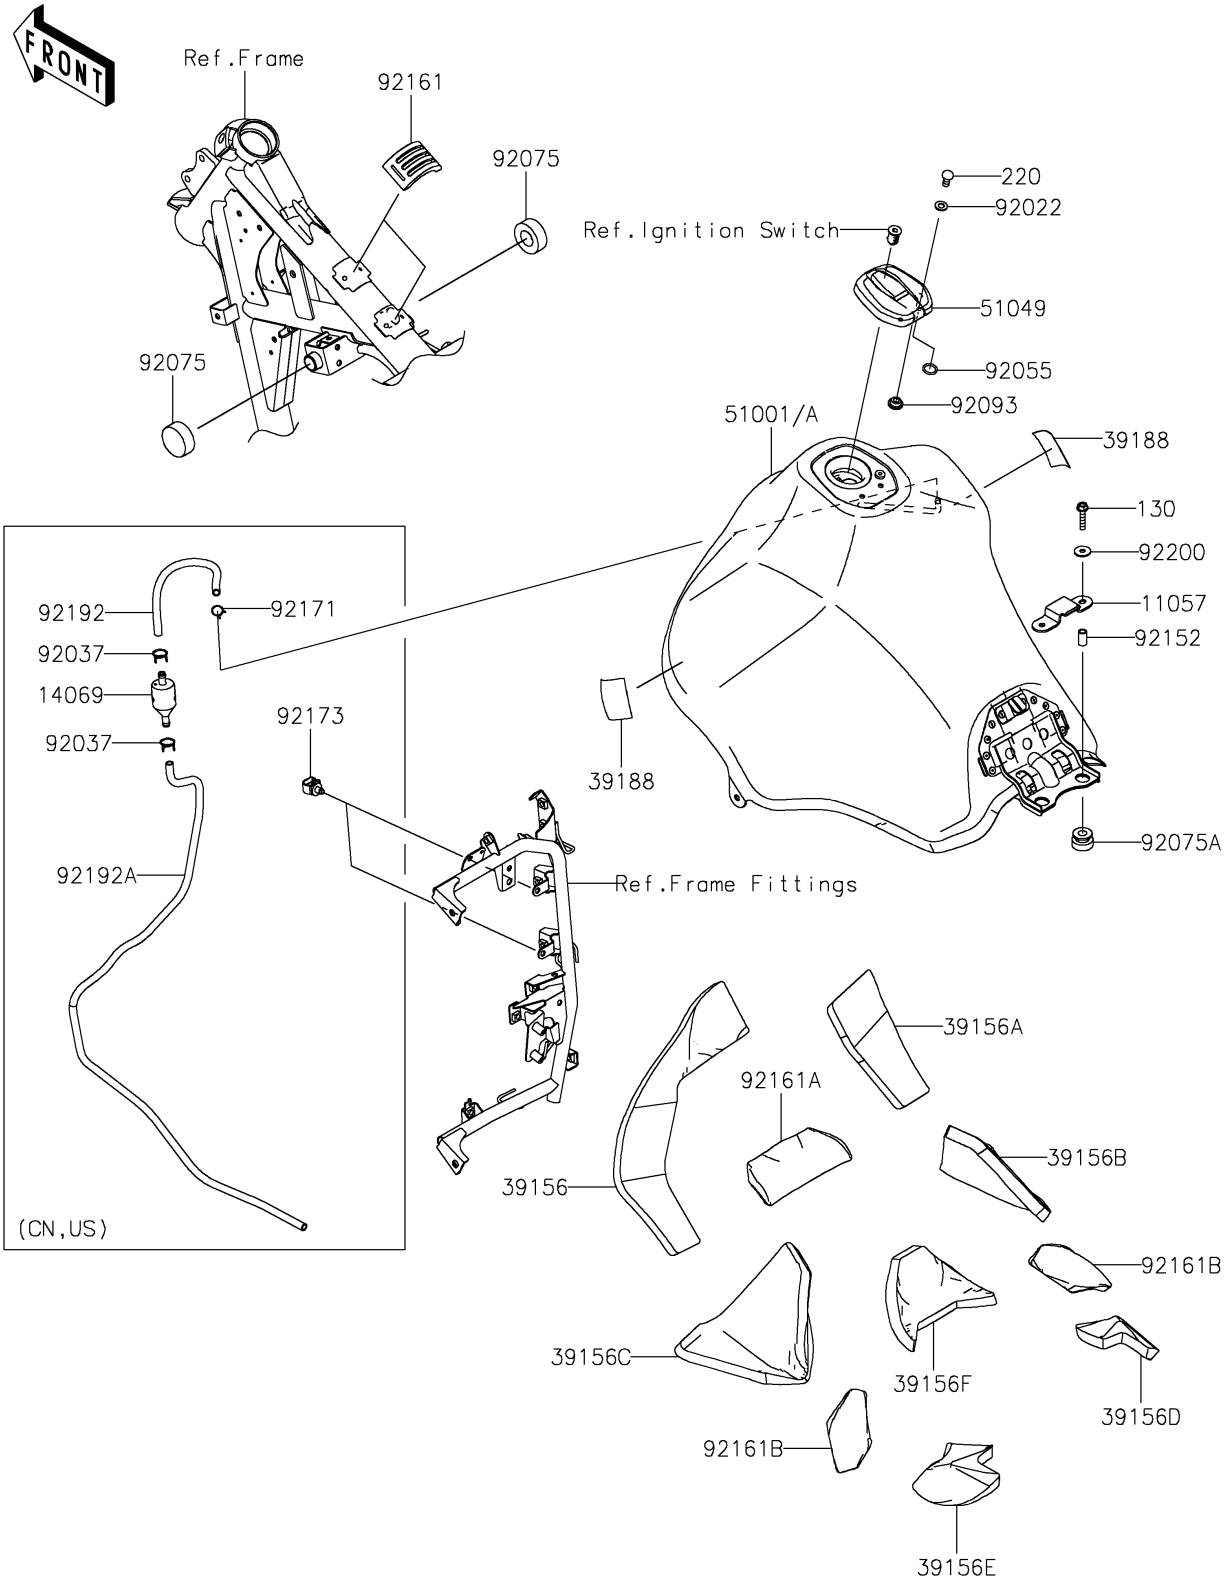

# 2022 KLR® 650 PARTS DIAGRAM

Fuel Tank

F2410

## 2022 KLR® 650 PARTS LIST

### Fuel Tank

ITEM NAME	PART NUMBER	QUANTITY
BRACKET,SEAT (Ref # 11057)	11057-4274	1
BREATHER,FUEL TANK (Ref # 14069)	14069-1004	1
PAD,FR,LH (Ref # 39156)	39156-2664	1
PAD,FR,RH (Ref # 39156A)	39156-2665	1
PAD,MID,RH (Ref # 39156B)	39156-2701	1
PAD,MID,LH (Ref # 39156C)	39156-2702	1
PAD,RR,RH (Ref # 39156D)	39156-2703	1
PAD,RR,LH (Ref # 39156E)	39156-2704	1
PAD,CNT (Ref # 39156F)	39156-2705	1
TAPE,40X50 (Ref # 39188)	39188-0049	2
TANK-COMP-FUEL,P.L.ORANGE (Ref # 51001)	51001-0903-36V	1
TANK-COMP-FUEL,P.S.KHAKI (Ref # 51001A)	51001-0903-63F	1
CAP-TANK,FUEL (Ref # 51049)	51049-0760	1
WASHER,5.1X10X1.0 (Ref # 92022)	92022-1977	2
CLAMP,TUBE (Ref # 92037)	92037-147	2
RING-O (Ref # 92055)	92055-1023	2
DAMPER,FUEL TANK (Ref # 92075)	92075-101	2
DAMPER (Ref # 92075A)	92075-1660	2
SEAL,FUEL TANK CAP (Ref # 92093)	92093-1030	1
COLLAR,6.8X10X18 (Ref # 92152)	92152-2726	2
DAMPER (Ref # 92161)	92161-2372	2
DAMPER,CNT (Ref # 92161A)	92161-2394	1
DAMPER,LH&RH (Ref # 92161B)	92161-2395	2
CLAMP,8X0.7 (Ref # 92171)	92171-1973	1
CLAMP,12MM DIA. (Ref # 92173)	92173-0736	2
TUBE,BREATHER,6X9X220 (Ref # 92192)	92192-2441	1
TUBE,BREATHER,6X9X900 (Ref # 92192A)	92192-2442	1
WASHER,6.5X20X1.6 (Ref # 92200)	92200-1962	2
BOLT-FLANGED,6X30 (Ref # 130)	130BB0630	2

## 2022 KLR® 650 PARTS LIST

Fuel Tank

ITEM NAME	PART NUMBER	QUANTITY
SCREW-PAN-CROS,5X10 (Ref # 220)	220AA0510	2