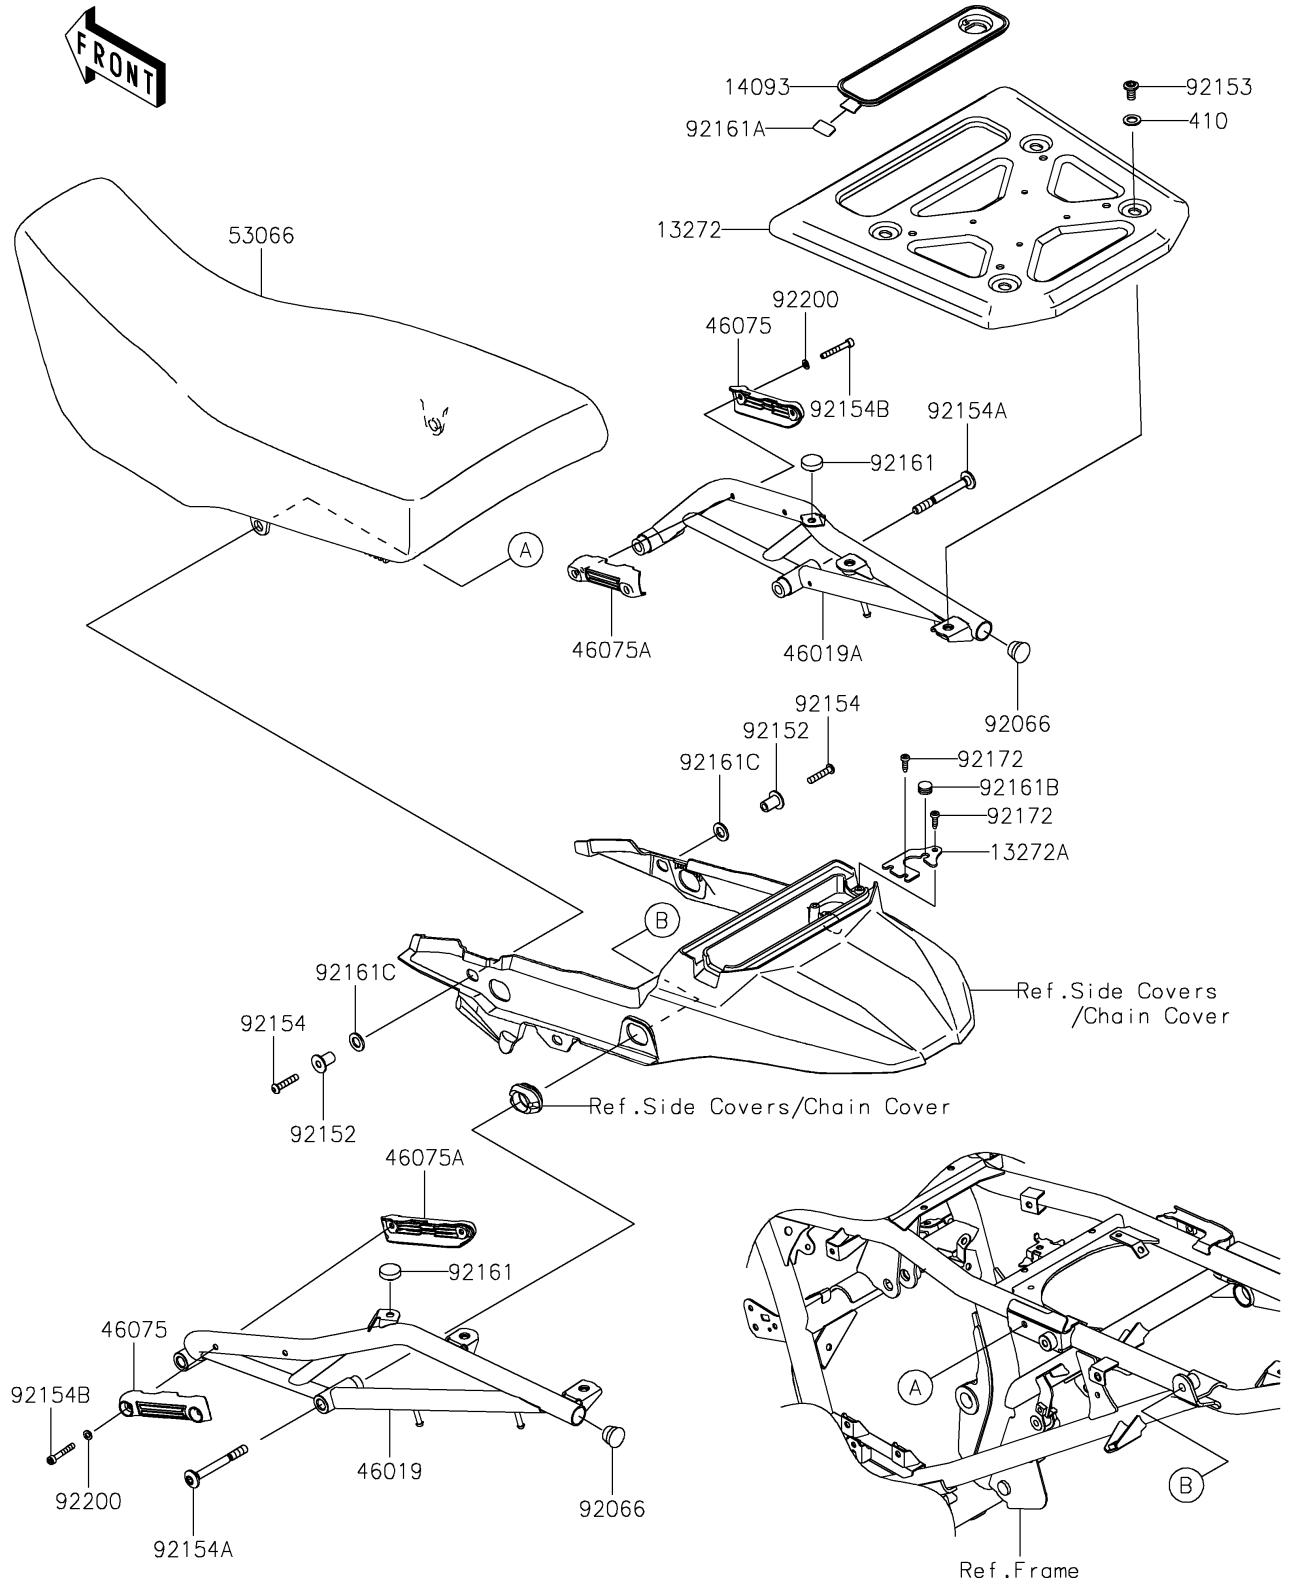

# 2022 KLR® 650 PARTS DIAGRAM

Seat

F2510

## 2022 KLR® 650 PARTS LIST

### Seat

ITEM NAME	PART NUMBER	QUANTITY
PLATE,CARRIER (Ref # 13272)	13272-3763	1
PLATE (Ref # 13272A)	13272-3872	1
COVER,TOOL (Ref # 14093)	14093-1079	1
GRIP-ASSY,LH (Ref # 46019)	46019-0107	1
GRIP-ASSY,RH (Ref # 46019A)	46019-0108	1
GRIP,OUTSIDE (Ref # 46075)	46075-0659	2
GRIP,INSIDE (Ref # 46075A)	46075-0660	2
SEAT-ASSY,DUAL,BLACK+SIL (Ref # 53066)	53066-0703-64U	1
PLUG (Ref # 92066)	92066-1220	2
COLLAR (Ref # 92152)	92152-2823	2
BOLT,SOCKET,8X15 (Ref # 92153)	92153-1810	4
BOLT,SOCKET,6X30 (Ref # 92154)	92154-0206	2
BOLT,SOCKET,8X78 (Ref # 92154A)	92154-4346	4
BOLT,SOCKET,5X35 (Ref # 92154B)	92154-4350	4
DAMPER (Ref # 92161)	92161-0336	2
DAMPER,12X23 (Ref # 92161A)	92161-1367	1
DAMPER,8X14X8.9 (Ref # 92161B)	92161-1666	1
DAMPER (Ref # 92161C)	92161-2425	2
SCREW,TAPPING,5X16 (Ref # 92172)	92172-1425	3
WASHER,5.5X10X1.2 (Ref # 92200)	92200-2495	4
WASHER-PLAIN-SMALL,10MM (Ref # 410)	410AA1000	4