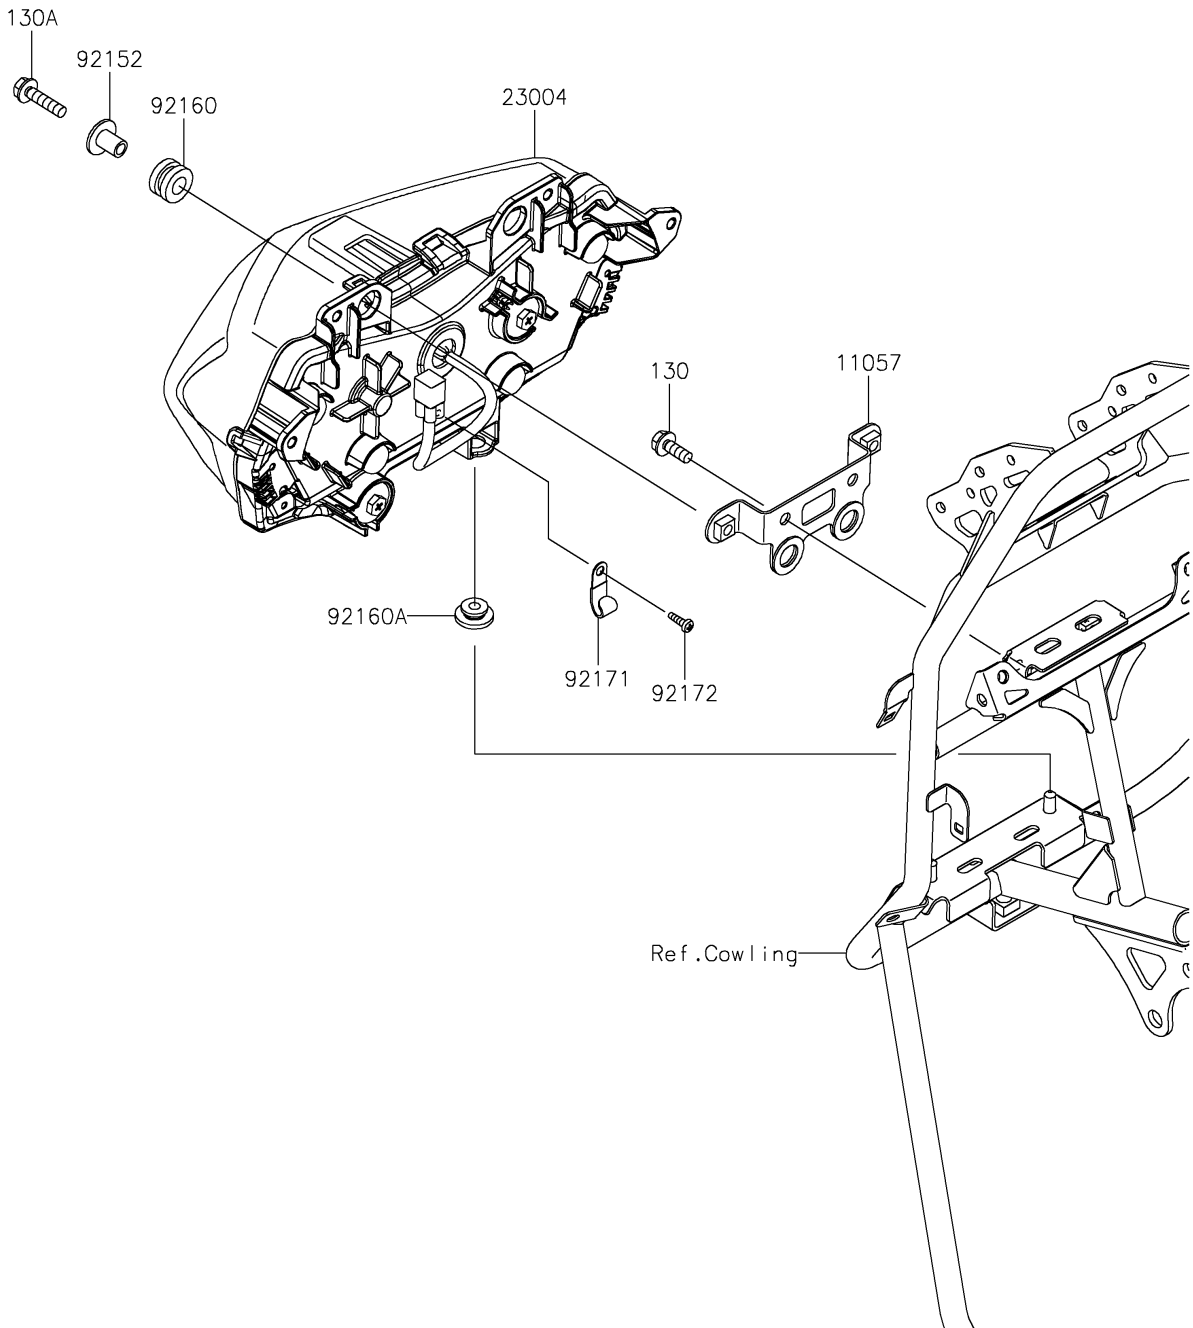

2022 KLR® 650 PARTS DIAGRAM

Headlight(s)

F2710

2022 KLR® 650 PARTS LIST

Headlight(s)

ITEM NAME	PART NUMBER	QUANTITY
BRACKET,HEAD LAMP (Ref # 11057)	11057-4388	1
LAMP-HEAD,LED (Ref # 23004)	23004-0414	1
COLLAR,6.3X20X15.1 (Ref # 92152)	92152-2322	2
DAMPER,10X20X12 (Ref # 92160)	92160-1167	2
DAMPER (Ref # 92160A)	92160-1613	2
CLAMP (Ref # 92171)	92171-1539	1
SCREW,TAPPING,4X12 (Ref # 92172)	92172-0233	1
BOLT-FLANGED,6X16 (Ref # 130)	130BA0616	2
BOLT-FLANGED,6X25 (Ref # 130A)	130BB0625	2