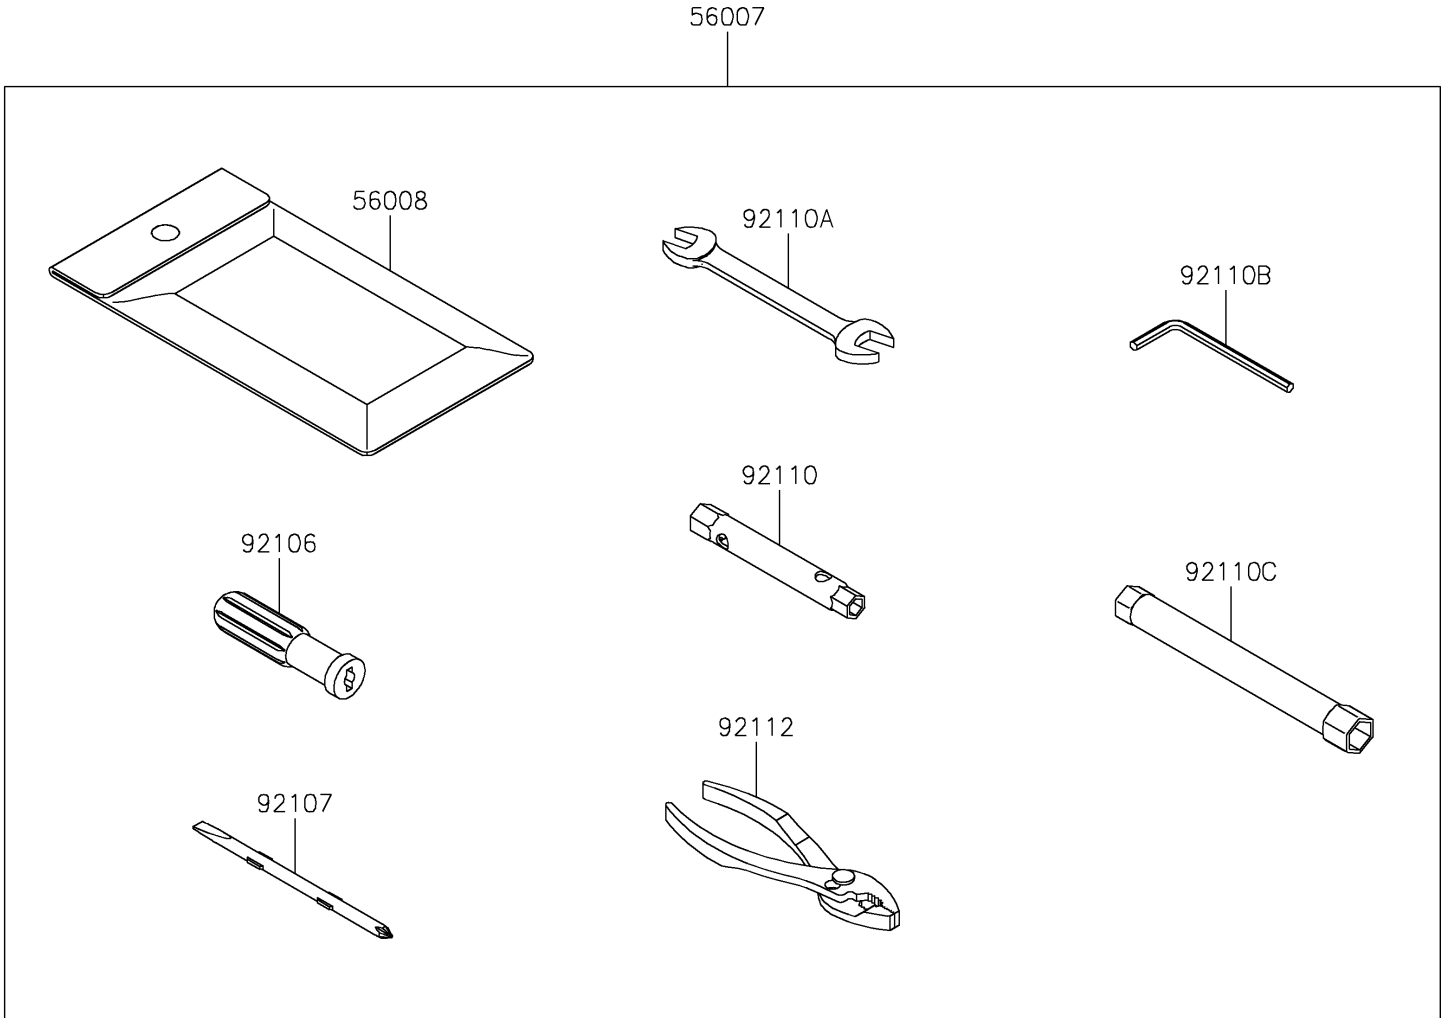

# 2022 KLR® 650 PARTS DIAGRAM

Owner's Tools

F2810

### Owner's Tools

ITEM NAME	PART NUMBER	QUANTITY
TOOL-KIT (Ref # 56007)	56007-0196	1
BAG,TOOL (Ref # 56008)	56008-0036	1
GASKET-LIQUID,TB1211F,CLEAR (Ref # 92104)	92104-0004	1
GASKET-LIQUID,TB1216B,BLACK (Ref # 92104A)	92104-1064	1
GRIP-SCREW DRIVER (Ref # 92106)	92106-0004	1
TOOL-DRIVER,#2PHILLIPS&SLOT (Ref # 92107)	92107-0019	1
TOOL-WRENCH,BOX,8X10 (Ref # 92110)	92110-0049	1
TOOL-WRENCH,OPEN END,14X17 (Ref # 92110A)	92110-0057	1
TOOL-WRENCH,ALLEN,4MM (Ref # 92110B)	92110-0567	1
TOOL-WRENCH,BOX,12MM (Ref # 92110C)	92110-0579	1
TOOL-PLIERS (Ref # 92112)	92112-0007	1