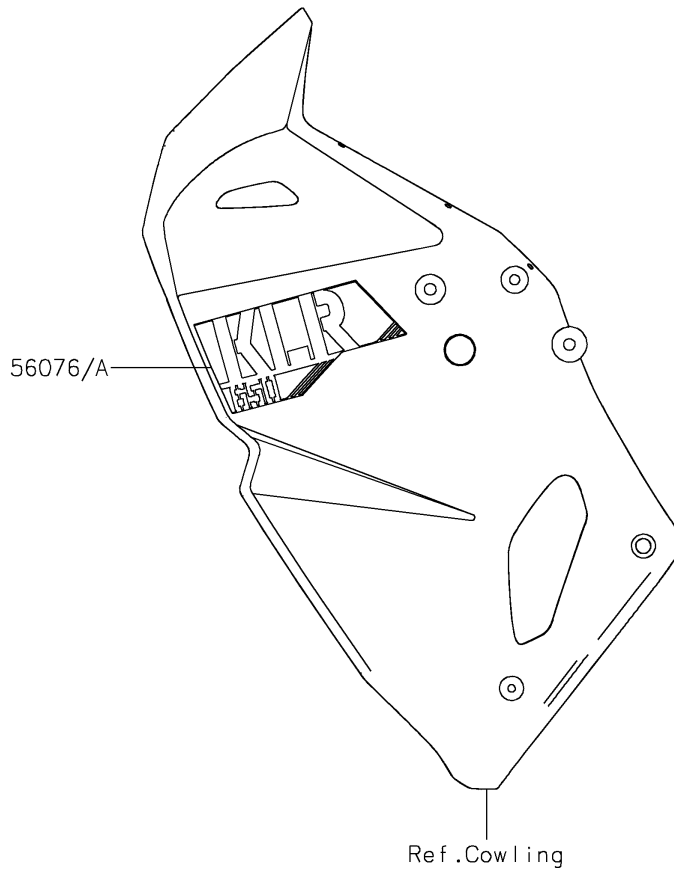

2022 KLR® 650 PARTS DIAGRAM

Decals(Orange)

F2861

2022 KLR® 650 PARTS LIST

Decals(Orange)

ITEM NAME	PART NUMBER	QUANTITY
MARK,WINDSHIELD,KAWASAKI (Ref # 56054)	56054-2177	1
PATTERN,SHROUD,LH (Ref # 56076)	56076-2259	1
PATTERN,SHROUD,RH (Ref # 56076A)	56076-2260	1