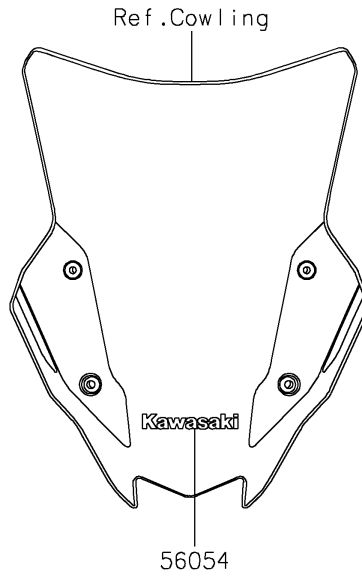

2022 KLR® 650 PARTS DIAGRAM

Decals(Orange)

F2861

2022 KLR® 650 PARTS LIST

Decals(Orange)

ITEM NAME	PART NUMBER	QUANTITY
MARK,WINDSHIELD,KAWASAKI (Ref # 56054)	56054-2177	1
PATTERN,SHROUD,LH (Ref # 56076)	56076-2259	1
PATTERN,SHROUD,RH (Ref # 56076A)	56076-2260	1