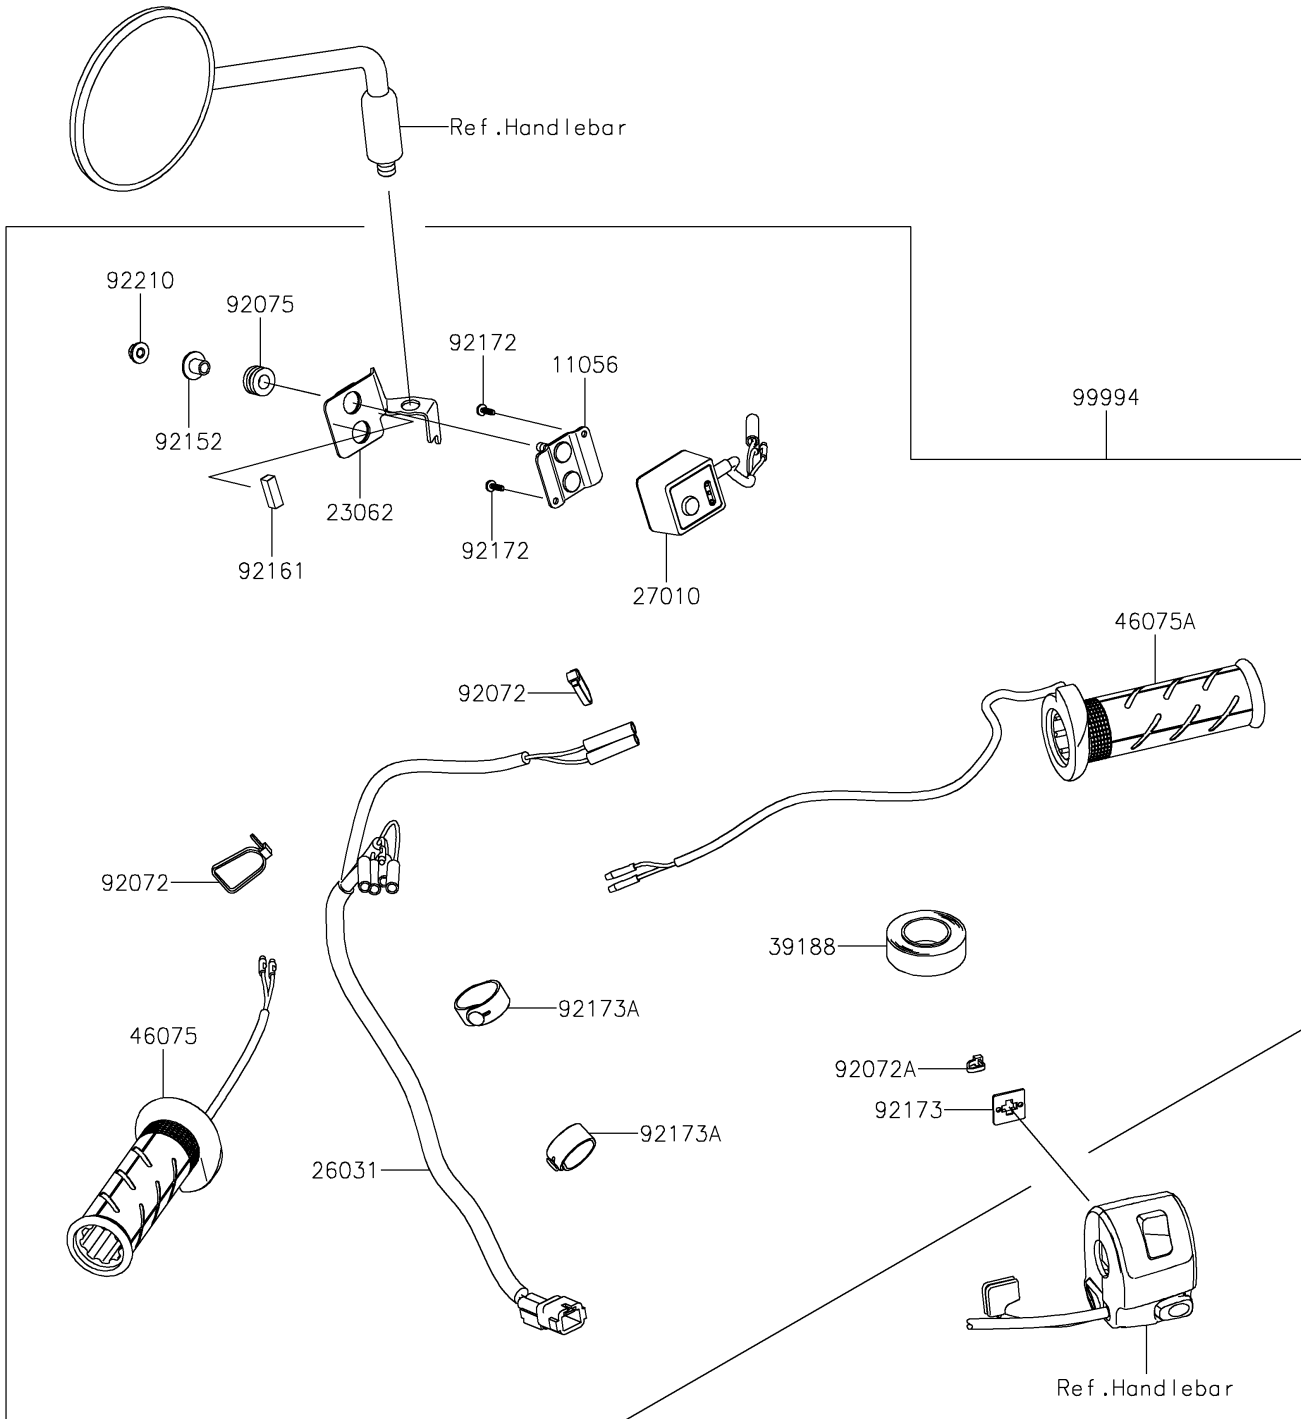

2022 KLR® 650 PARTS DIAGRAM

Accessory(Grip Heater)

F2910B

2022 KLR® 650 PARTS LIST

Accessory(Grip Heater)

ITEM NAME	PART NUMBER	QUANTITY
BRACKET (Ref # 11056)	11056-7296	1
BRACKET-COMP (Ref # 23062)	23062-1325	1
HARNESS (Ref # 26031)	26031-3876	1
SWITCH,HEATED-GRIP,HONDA-ACCES (Ref # 27010)	27010-0126	1
TAPE,HARNESS (Ref # 39188)	39188-0006	1
GRIP,HEATER,LH (Ref # 46075)	46075-0599	1
GRIP,HEATER,RH (Ref # 46075A)	46075-0600	1
BAND,L=152 (Ref # 92072)	92072-3874	2
BAND,L=100 (Ref # 92072A)	92072-3875	1
DAMPER (Ref # 92075)	92075-1912	2
COLLAR (Ref # 92152)	92152-0134	2
DAMPER (Ref # 92161)	92161-1756	2
SCREW,TAPPING,3X10 (Ref # 92172)	92172-0351	2
CLAMP (Ref # 92173)	92173-0812	1
CLAMP (Ref # 92173A)	92173-2194	2
NUT,FLANGED,5MM (Ref # 92210)	92210-0007	2
GRIP HEATER (Ref # 99994)	99994-1501	1