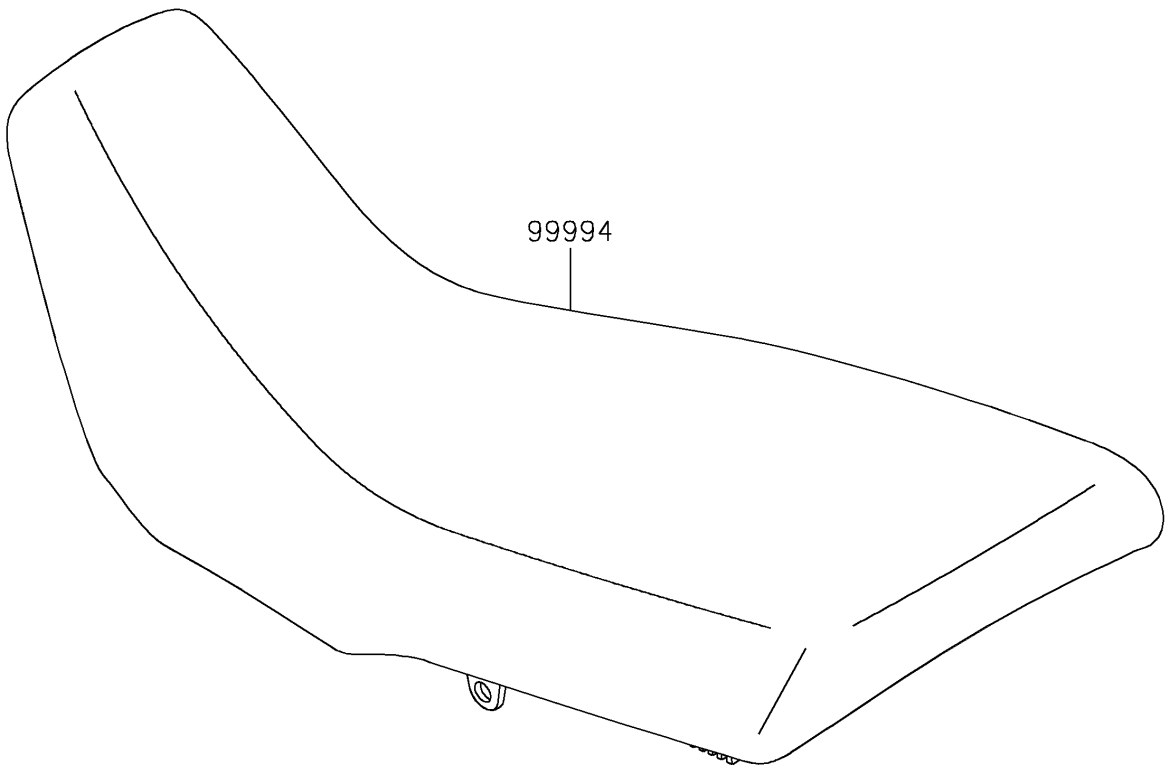

2022 KLR[®] 650 PARTS DIAGRAM

Accessory(Seat)

F2910D

2022 KLR® 650 PARTS LIST

Accessory(Seat)

ITEM NAME	PART NUMBER	QUANTITY
LOW SEAT,BLACK+SIL (Ref # 99994)	99994-1503-64U	1