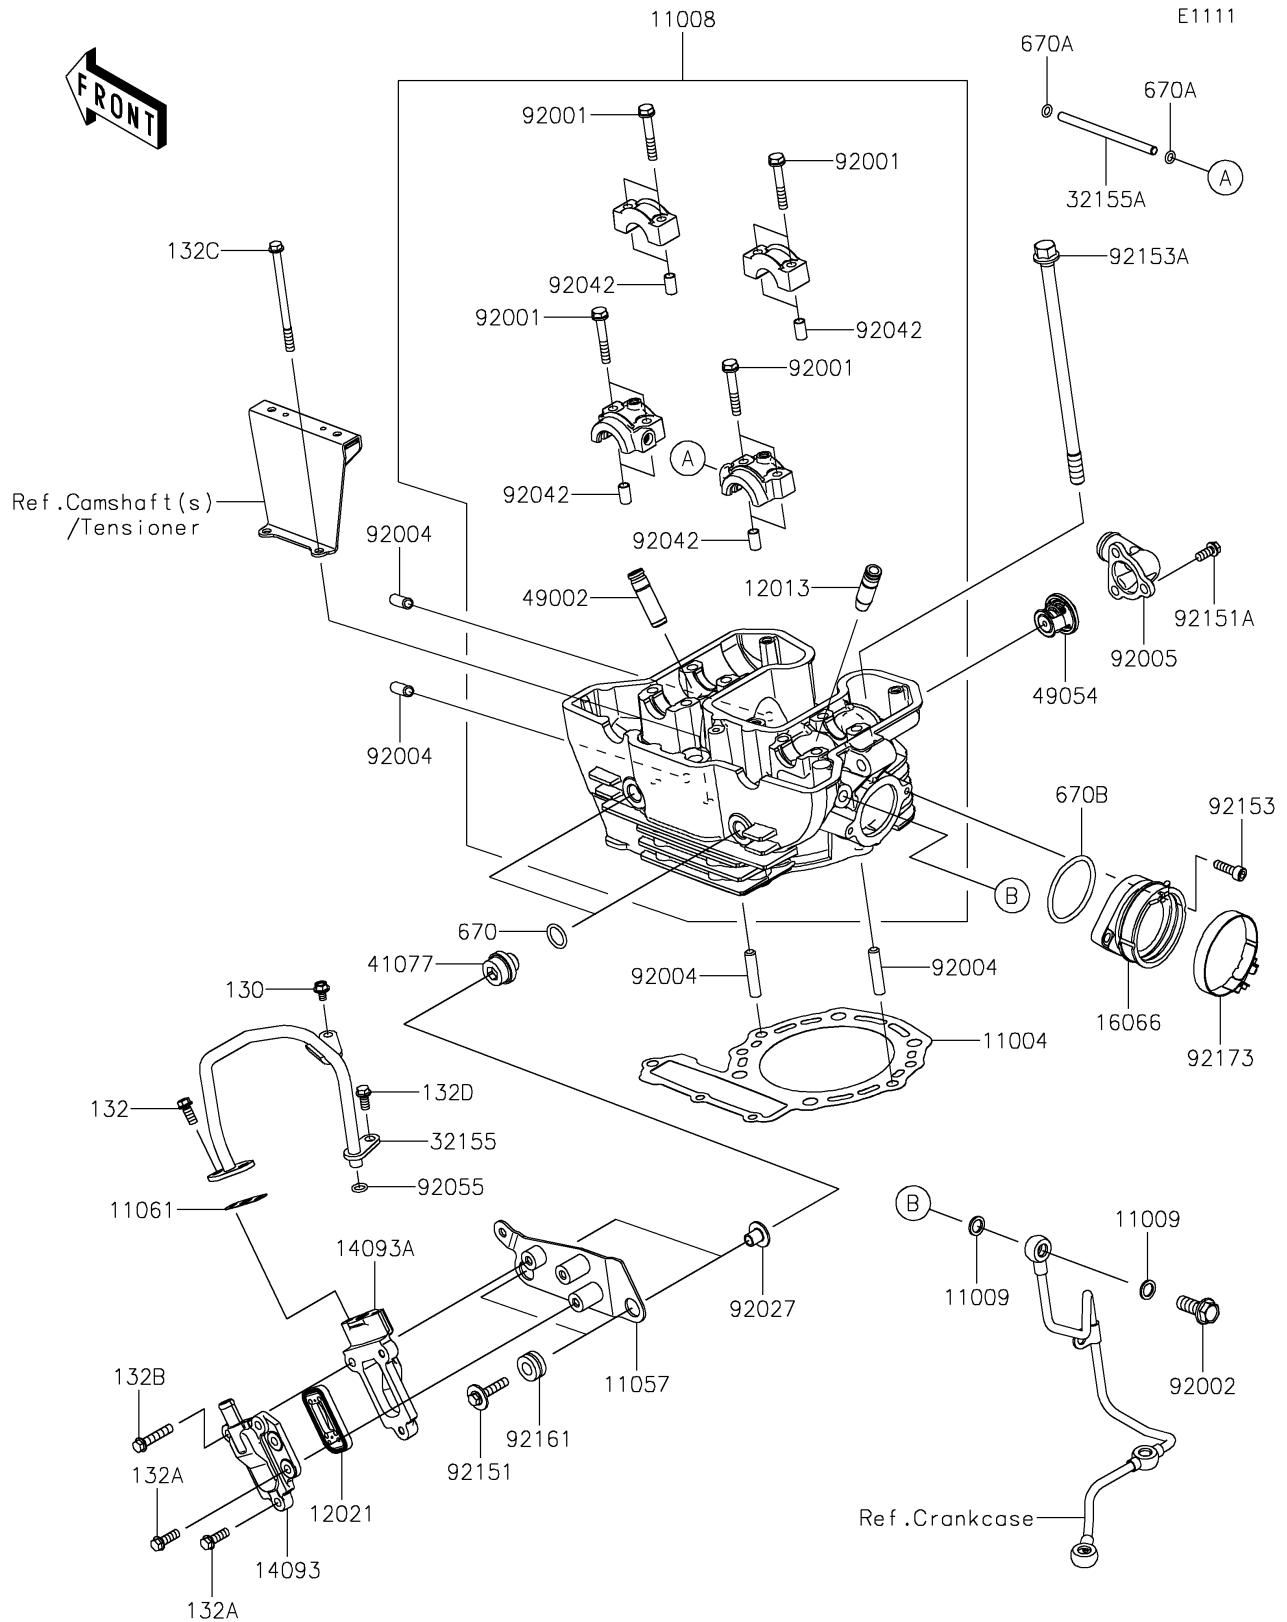

2022 KLR® 650 Adventure PARTS DIAGRAM

Cylinder Head

2022 KLR® 650 Adventure PARTS LIST

Cylinder Head

ITEM NAME	PART NUMBER	QUANTITY
GASKET-HEAD (Ref # 11004)	11004-1158	1
HEAD-COMP-CYLINDER (Ref # 11008)	11008-1451	1
GASKET,10X14.5X1.5 (Ref # 11009)	11009-1105	2
BRACKET,REED VALVE COVER (Ref # 11057)	11057-7187	1
GASKET,REED VALVE COVER (Ref # 11061)	11061-1396	1
GUIDE-VALVE,INTAKE (Ref # 12013)	12013-009	2
VALVE-ASSY-REED (Ref # 12021)	12021-0017	1
COVER,REED VALVE,FR (Ref # 14093)	14093-1081	1
COVER,REED VALVE,RR (Ref # 14093A)	14093-1123	1
HOLDER-THROTTLE BODY (Ref # 16066)	16066-0023	1
PIPE,2ND AIR (Ref # 32155)	32155-4382	1
PIPE,OIL LINE (Ref # 32155A)	32155-4449	1
ADAPTER (Ref # 41077)	41077-0751	2
GUIDE-VALVE,EXHAUST (Ref # 49002)	49002-1002	2
THERMOSTAT (Ref # 49054)	49054-1053	1
BOLT,FLANGED,6X38 (Ref # 92001)	92001-1105	8
BOLT,BANJO,10X25 (Ref # 92002)	92002-1170	1
STUD,8X22 (Ref # 92004)	92004-1217	4
FITTING (Ref # 92005)	92005-0715	1
COLLAR,FLANGED,L=12.1,BLACK (Ref # 92027)	92027-1651	2
PIN,DOWEL,6.3X8X14 (Ref # 92042)	92042-007	8
RING-O,10MM (Ref # 92055)	92055-1149	1
BOLT,FLANGED,6X30 (Ref # 92151)	92151-1105	2
BOLT,6X14 (Ref # 92151A)	92151-1810	3
BOLT,SOCKET,6X20 (Ref # 92153)	92153-1364	2
BOLT,FLANGED,10X191 (Ref # 92153A)	92153-1797	4
DAMPER (Ref # 92161)	92161-2424	2
CLAMP,62MM (Ref # 92173)	92173-0922	1
BOLT-FLANGED,5X8 (Ref # 130)	130BD0508	1

2022 KLR® 650 Adventure PARTS LIST

Cylinder Head

ITEM NAME	PART NUMBER	QUANTITY
BOLT-FLANGED-SMALL,6X14 (Ref # 132)	132BA0614	2
BOLT-FLANGED-SMALL,6X18 (Ref # 132A)	132BA0618	4
BOLT-FLANGED-SMALL,6X30 (Ref # 132B)	132BA0630	1
BOLT-FLANGED-SMALL,6X85 (Ref # 132C)	132BA0685	2
BOLT-FLANGED-SMALL,6X12 (Ref # 132D)	132BD0612	1
O RING,15MM (Ref # 670)	670B2015	2
O RING,6MM (Ref # 670A)	670D1506	2
O RING,48MM (Ref # 670B)	670D3048	1