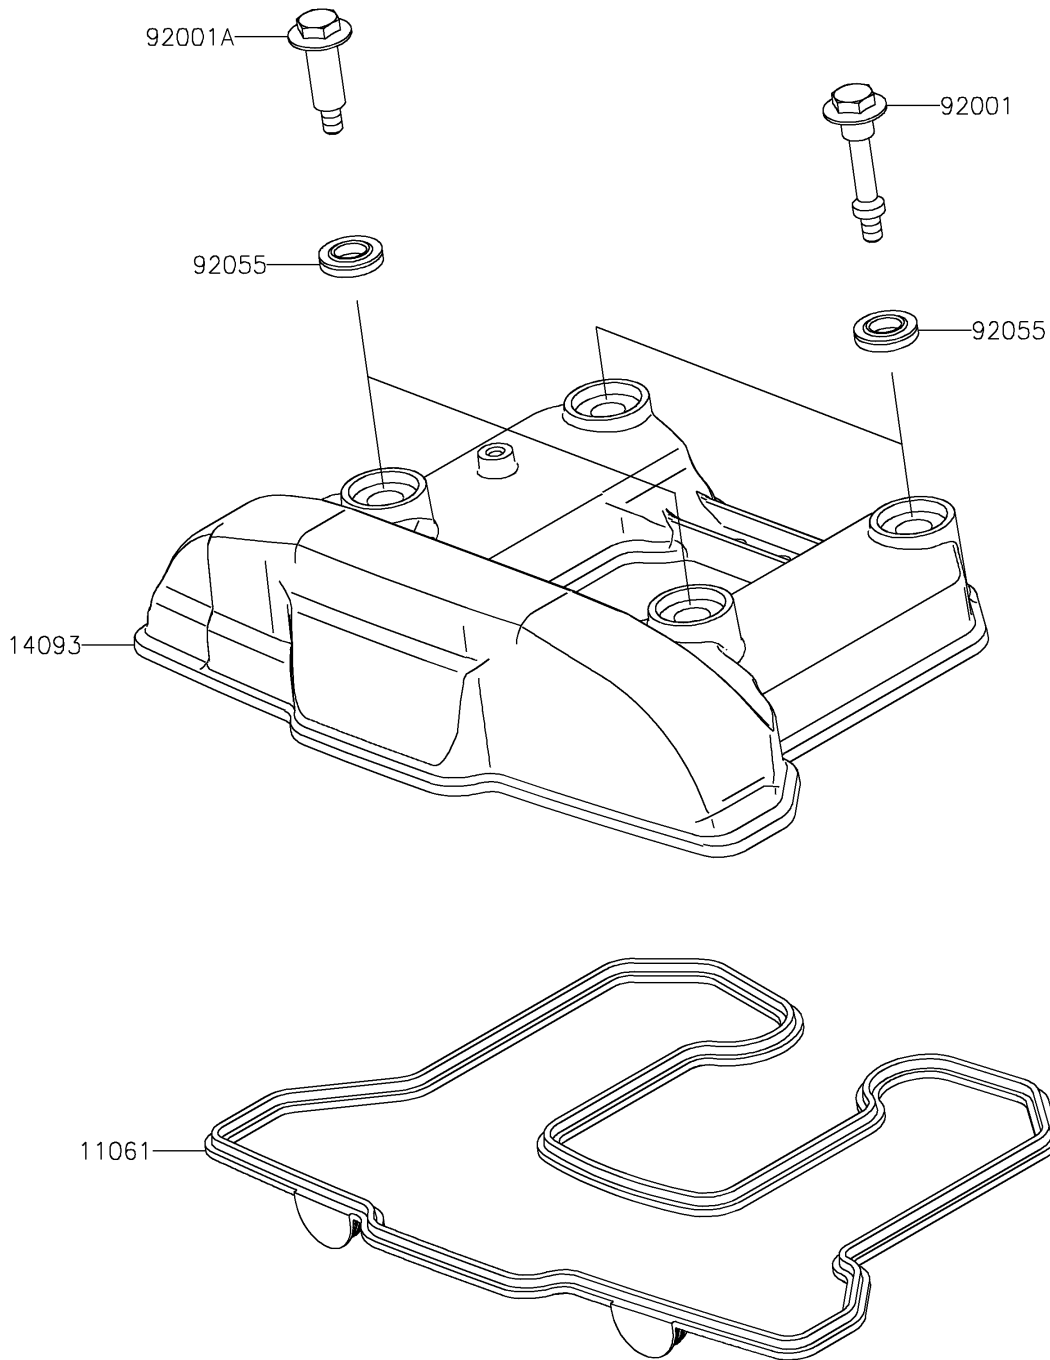

2022 KLR® 650 Adventure PARTS DIAGRAM

Cylinder Head Cover

E1112

2022 KLR® 650 Adventure PARTS LIST

Cylinder Head Cover

ITEM NAME	PART NUMBER	QUANTITY
GASKET,HEAD COVER (Ref # 11061)	11061-1390	1
COVER,HEAD (Ref # 14093)	14093-0059	1
BOLT,L=46.5 (Ref # 92001)	92001-1853	2
BOLT,L=34.5 (Ref # 92001A)	92001-1854	2
RING-O (Ref # 92055)	92055-0143	4