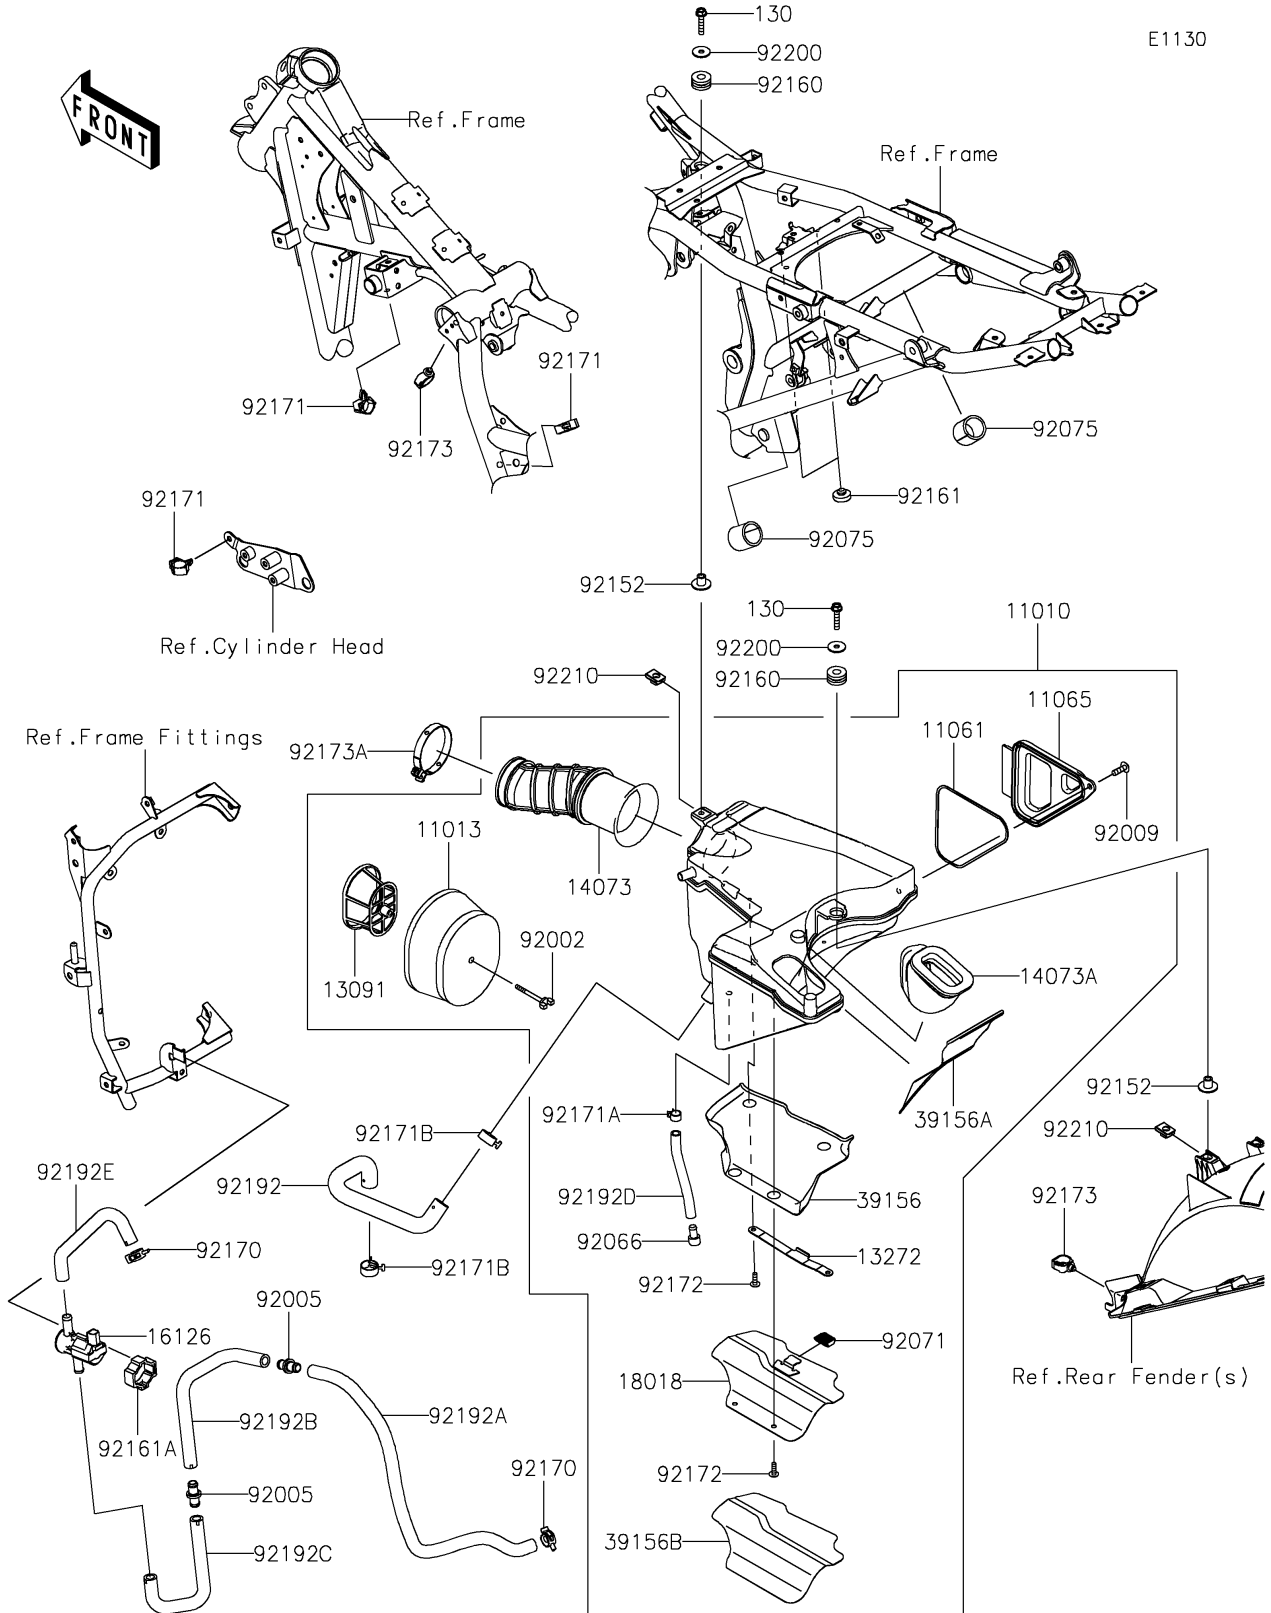

2022 KLR® 650 Adventure PARTS DIAGRAM

Air Cleaner