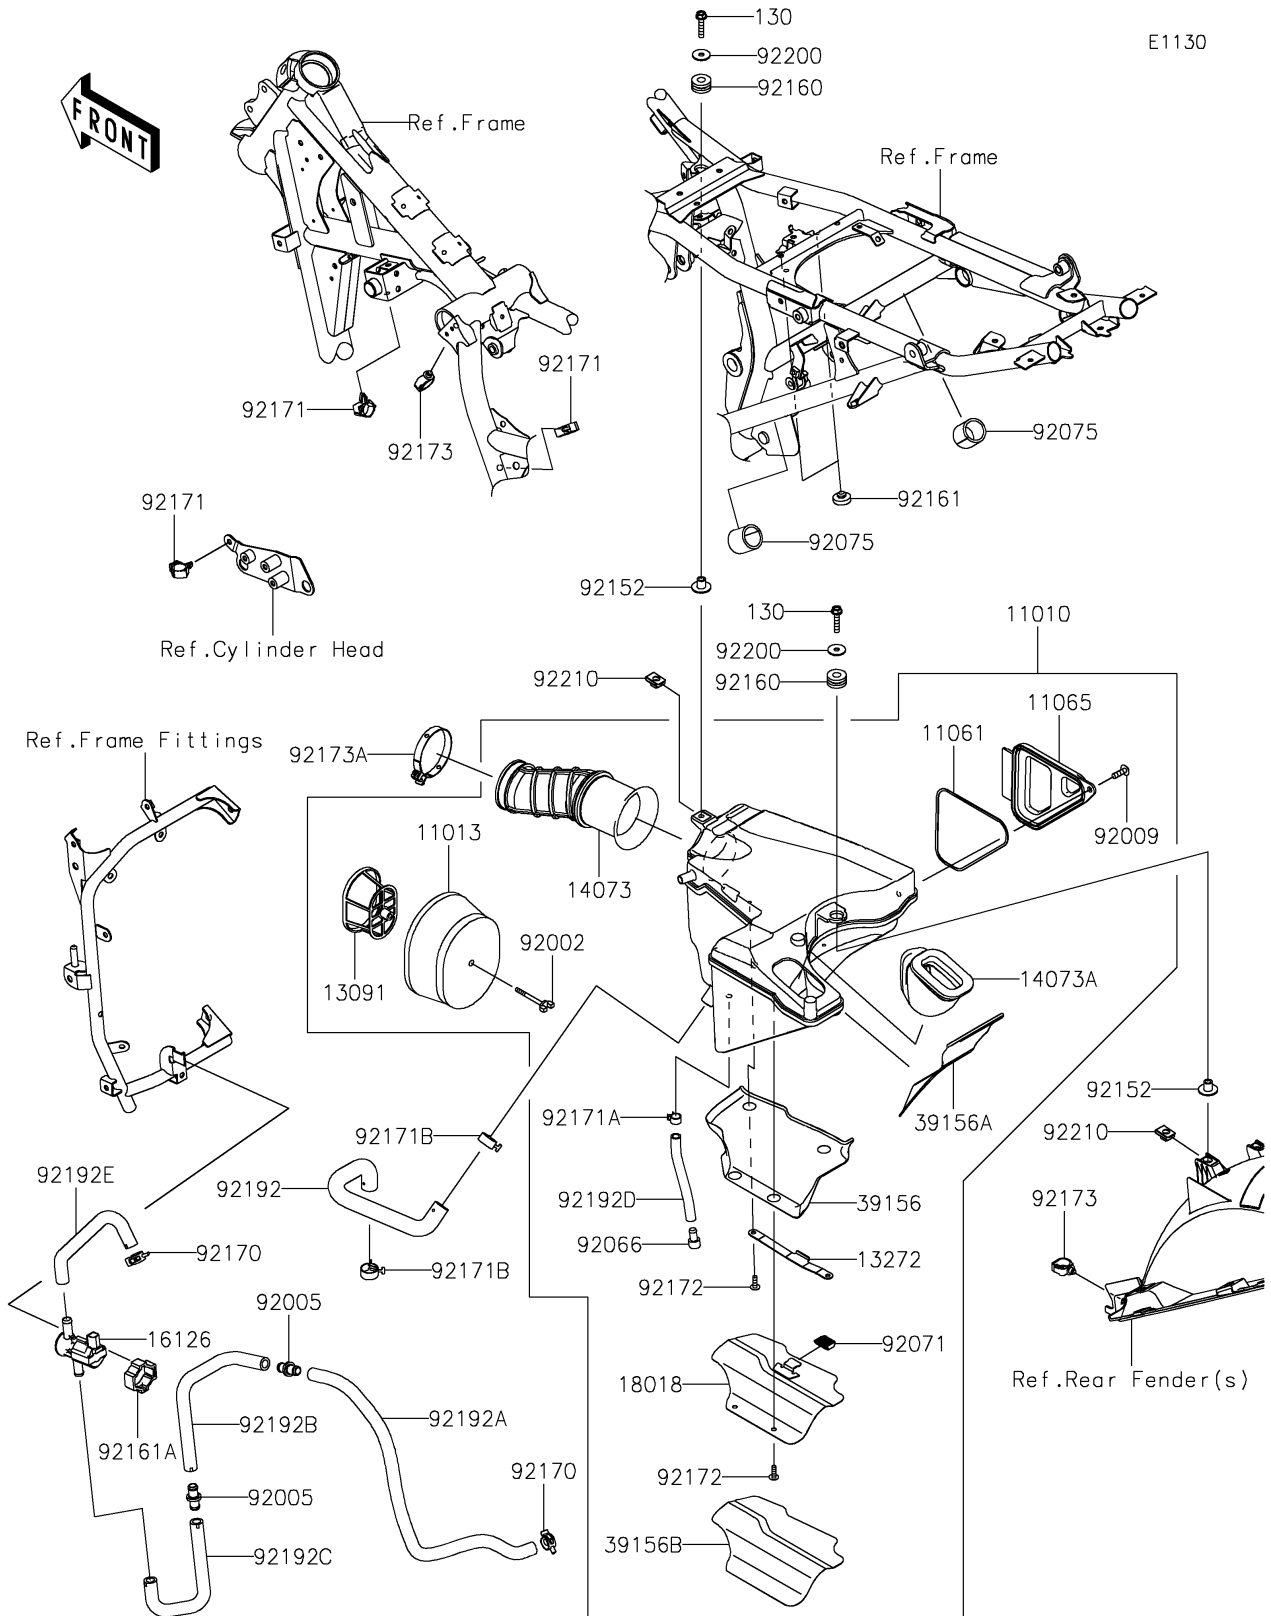

2022 KLR® 650 Adventure PARTS DIAGRAM

Air Cleaner

2022 KLR® 650 Adventure PARTS LIST

Air Cleaner

ITEM NAME	PART NUMBER	QUANTITY
FILTER-ASSY-AIR (Ref # 11010)	11010-1805	1
ELEMENT-AIR FILTER (Ref # 11013)	11013-1152	1
GASKET (Ref # 11061)	11061-1393	1
CAP (Ref # 11065)	11065-1373	1
HOLDER (Ref # 13091)	13091-1473	1
PLATE (Ref # 13272)	13272-3875	1
DUCT (Ref # 14073)	14073-0993	1
DUCT (Ref # 14073A)	14073-0994	1
VALVE,AIR SWITCHING (Ref # 16126)	16126-0033	1
PLATE-HEAT GUARD (Ref # 18018)	18018-0641	1
PAD (Ref # 39156)	39156-2760	1
PAD (Ref # 39156A)	39156-2761	1
PAD (Ref # 39156B)	39156-2793	1
BOLT (Ref # 92002)	92002-1904	1
FITTING (Ref # 92005)	92005-1379	2
SCREW (Ref # 92009)	92009-1460	1
PLUG,DRAIN,8.5X15 (Ref # 92066)	92066-0127	1
GROMMET (Ref # 92071)	92071-0786	1
DAMPER,25X31X30 (Ref # 92075)	92075-1906	2
COLLAR,6.5X10.5X13.1 (Ref # 92152)	92152-0547	2
DAMPER (Ref # 92160)	92160-1162	2
DAMPER (Ref # 92161)	92161-0336	2
DAMPER,ASWV (Ref # 92161A)	92161-0499	1
CLAMP (Ref # 92170)	92170-1118	2
CLAMP,BRAKE HOSE (Ref # 92171)	92171-0316	3
CLAMP,12MM (Ref # 92171A)	92171-1870	1
CLAMP (Ref # 92171B)	92171-1890	2
SCREW,TAPPING,5X16 (Ref # 92172)	92172-0280	4
CLAMP,HOLDER CLIP (Ref # 92173)	92173-0868	2

2022 KLR® 650 Adventure PARTS LIST

Air Cleaner

ITEM NAME	PART NUMBER	QUANTITY
CLAMP,62MM (Ref # 92173A)	92173-0922	1
TUBE,BREATHER (Ref # 92192)	92192-2463	1
TUBE,FITTING-A/C (Ref # 92192A)	92192-2464	1
TUBE,FITTING-FITTING (Ref # 92192B)	92192-2465	1
TUBE,ASWV-FITTING (Ref # 92192C)	92192-2466	1
TUBE (Ref # 92192D)	92192-2493	1
TUBE,ASWV-REED VALVE (Ref # 92192E)	92192-2500	1
WASHER,6.5X22X1.6 (Ref # 92200)	92200-1087	2
NUT,6MM (Ref # 92210)	92210-0474	2
BOLT-FLANGED,6X30 (Ref # 130)	130BB0630	2