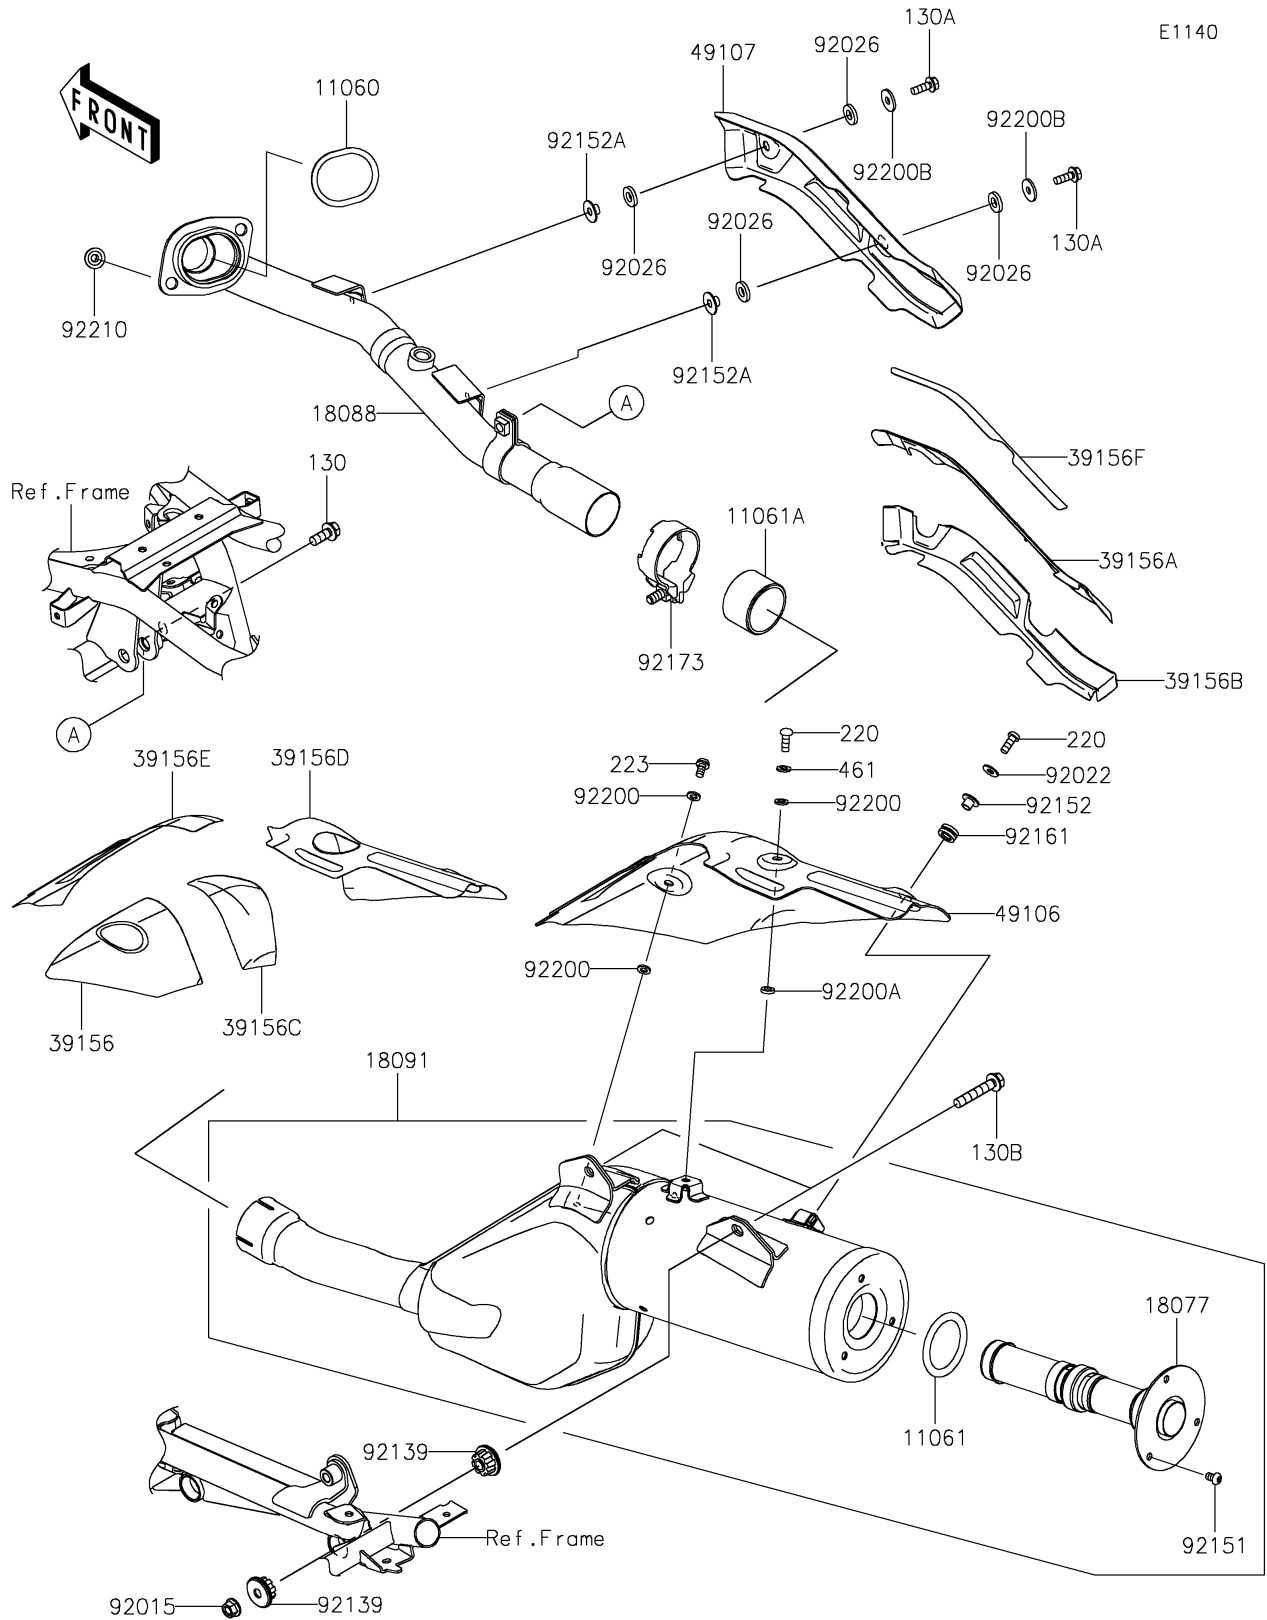

2022 KLR® 650 Adventure PARTS DIAGRAM

Muffler(s)

E1140

2022 KLR® 650 Adventure PARTS LIST

Muffler(s)

ITEM NAME	PART NUMBER	QUANTITY
GASKET,EXHAUST PIPE HOLDER (Ref # 11060)	11060-1108	1
GASKET (Ref # 11061)	11061-1345	1
GASKET,EXHAUST PIPE CONNECTING (Ref # 11061A)	11061-1411	1
ARRESTER-SPARK (Ref # 18077)	18077-0050	1
PIPE-EXHAUST (Ref # 18088)	18088-1665	1
BODY-COMP-MUFFLER (Ref # 18091)	18091-1207	1
PAD,MUFFLER COVER,FR (Ref # 39156)	39156-2693	1
PAD,EXHAUST PIPE COVER,CNT (Ref # 39156A)	39156-2698	1
PAD,EXHAUST PIPE COVER,LWR (Ref # 39156B)	39156-2699	1
PAD,MUFFLER COVER,CNT (Ref # 39156C)	39156-2738	1
PAD,MUFFLER COVER,RR (Ref # 39156D)	39156-2773	1
PAD,MUFFLER COVER,UPP (Ref # 39156E)	39156-2774	1
PAD,EXHAUST PIPE COVER,UPP (Ref # 39156F)	39156-2798	1
COVER-MUFFLER (Ref # 49106)	49106-0857	1
COVER-EXHAUST PIPE (Ref # 49107)	49107-0849	1
NUT,8MM (Ref # 92015)	92015-1402	2
WASHER,6.2X15X1.2 (Ref # 92022)	92022-2373	1
SPACER,8.7X18X3 (Ref # 92026)	92026-0919	4
BUSHING (Ref # 92139)	92139-1116	4
BOLT,SOCKET,6X10 (Ref # 92151)	92151-1449	3
COLLAR (Ref # 92152)	92152-2837	1
COLLAR (Ref # 92152A)	92152-2862	2
DAMPER (Ref # 92161)	92161-2434	1
CLAMP (Ref # 92173)	92173-2463	1
WASHER,6.2X11.5X1.5 (Ref # 92200)	92200-2496	3
WASHER,6.2X11.5X2.5 (Ref # 92200A)	92200-2511	1
WASHER,6.5X20X2 (Ref # 92200B)	92200-2529	2
NUT,8MM (Ref # 92210)	92210-1114	2
BOLT-FLANGED,8X20 (Ref # 130)	130BD0820	1

2022 KLR® 650 Adventure PARTS LIST

Muffler(s)

ITEM NAME	PART NUMBER	QUANTITY
BOLT-FLANGED,6X18 (Ref # 130A)	130CB0618	2
BOLT-FLANGED (Ref # 130B)	130CC0845	2
SCREW-PAN-CROS,6X16 (Ref # 220)	220AB0616	2
SCREW-PAN-WS-CROS,6X12 (Ref # 223)	223AB0612	1
WASHER-SPRING,6MM (Ref # 461)	461DB0600	1