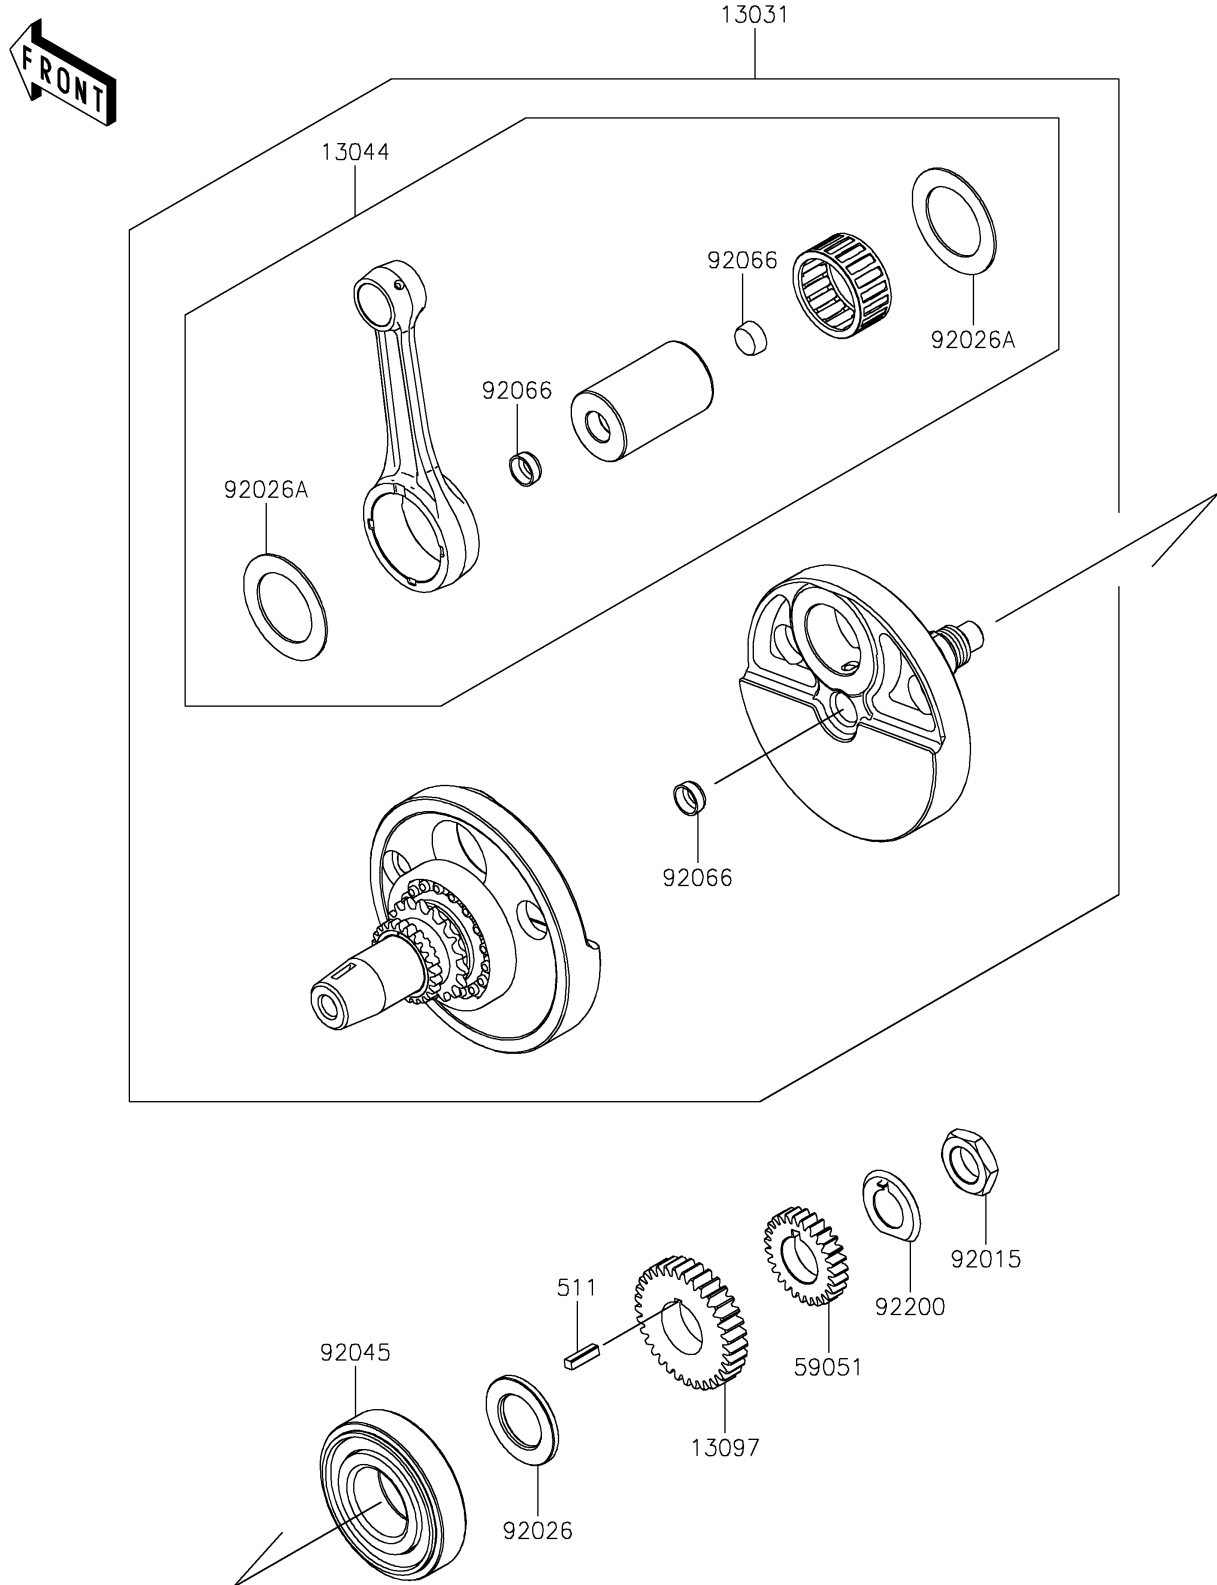

2022 KLR® 650 Adventure PARTS DIAGRAM

Crankshaft

E1321

2022 KLR® 650 Adventure PARTS LIST

Crankshaft

ITEM NAME	PART NUMBER	QUANTITY
CRANKSHAFT-COMP (Ref # 13031)	13031-0977	1
SET-CONNECTING ROD (Ref # 13044)	13044-5089	1
GEAR-PRIMARY SPUR,33T (Ref # 13097)	13097-1333	1
GEAR-SPUR,27T (Ref # 59051)	59051-1145	1
NUT,22MM (Ref # 92015)	92015-1890	1
SPACER (Ref # 92026)	92026-0150	1
SPACER,40X60X1.5 (Ref # 92026A)	92026-0152	2
BEARING-BALL,40X90X23 (Ref # 92045)	92045-0065	1
PLUG (Ref # 92066)	92066-1154	3
WASHER (Ref # 92200)	92200-0557	1
KEY-SUNK (Ref # 511)	511A0520	1