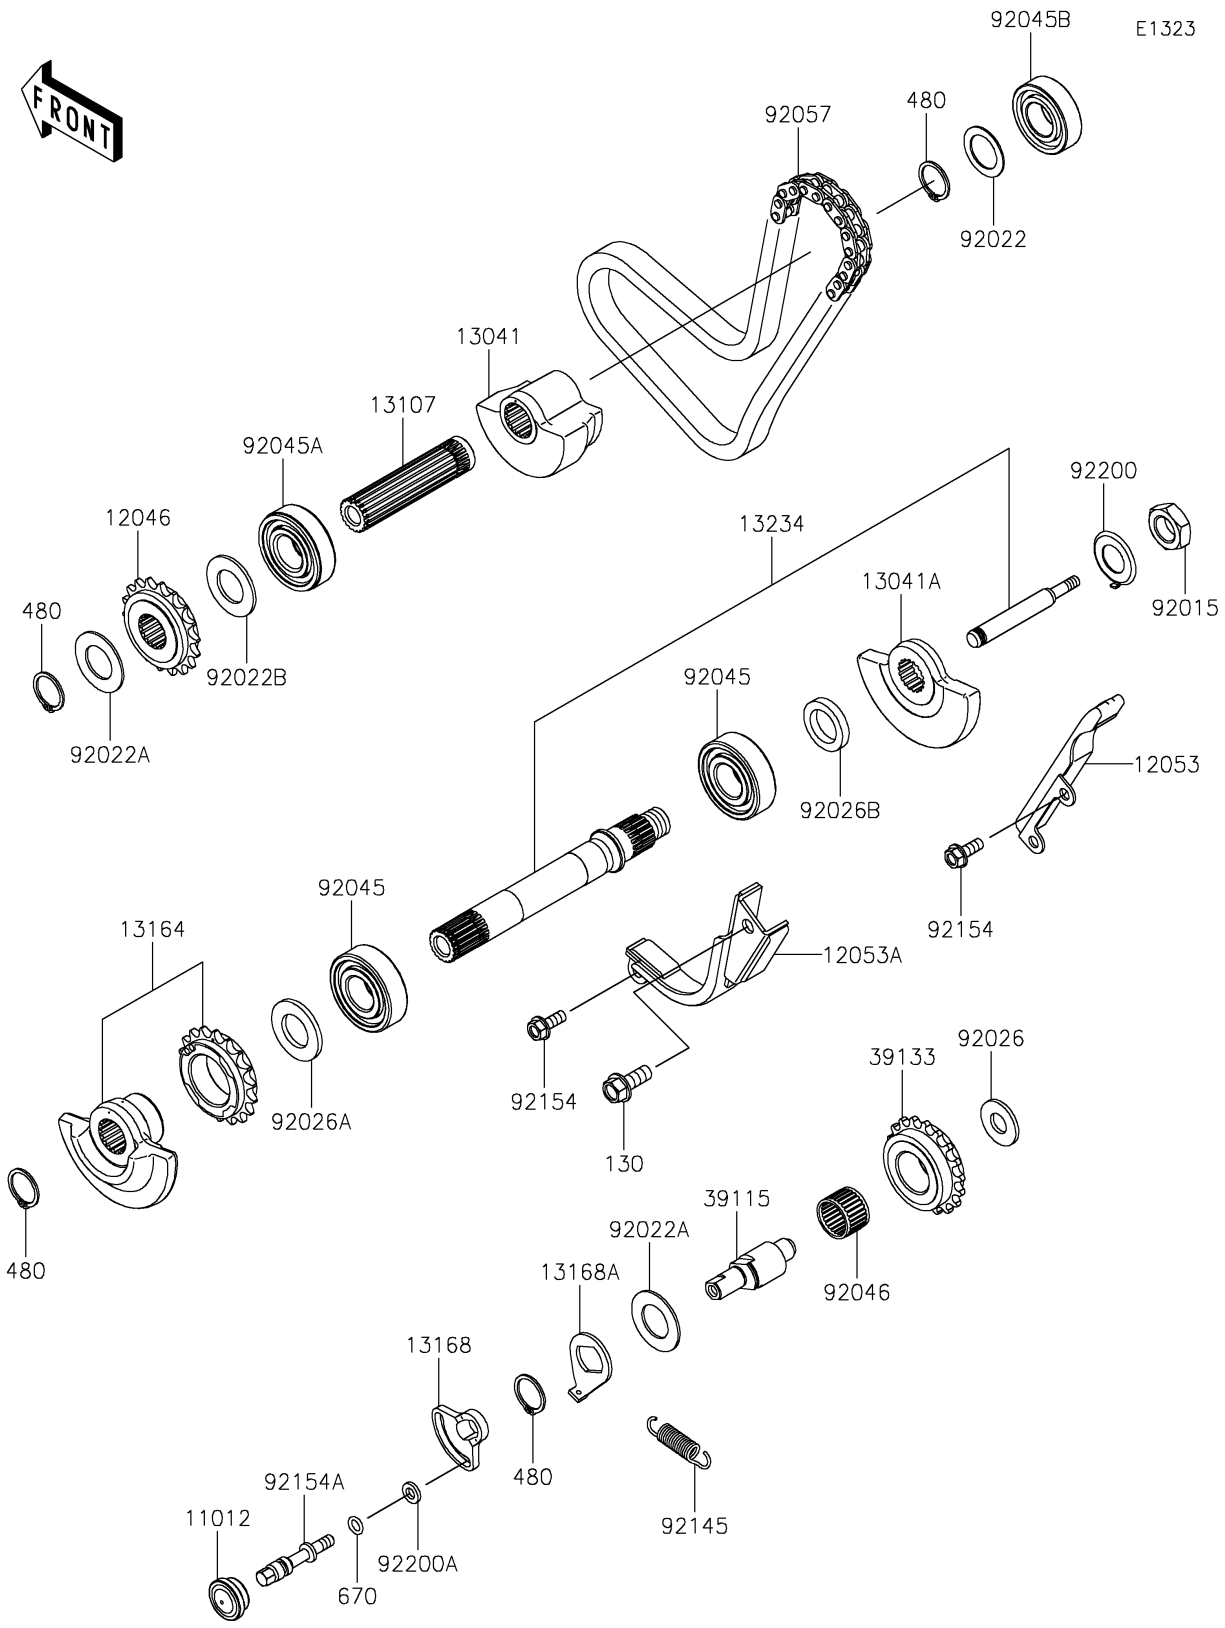

2022 KLR® 650 Adventure PARTS DIAGRAM

Balancer

2022 KLR® 650 Adventure PARTS LIST

Balancer

ITEM NAME	PART NUMBER	QUANTITY
CAP (Ref # 11012)	11012-1369	1
SPROCKET,BALANCER,18T (Ref # 12046)	12046-1165	1
GUIDE-CHAIN,RR (Ref # 12053)	12053-1111	1
GUIDE-CHAIN,FR (Ref # 12053A)	12053-1175	1
BALANCER,RR (Ref # 13041)	13041-0032	1
BALANCER,FR,RH (Ref # 13041A)	13041-0034	1
SHAFT,BALANCER,RR (Ref # 13107)	13107-1104	1
BALANCER-COMP,FR,LH (Ref # 13164)	13164-0002	1
LEVER,IDLER SHAFT (Ref # 13168)	13168-0184	1
LEVER (Ref # 13168A)	13168-0911	1
SHAFT-COMP,BALANCER,FR (Ref # 13234)	13234-0035	1
SHAFT-IDLER (Ref # 39115)	39115-0022	1
SPROCKET-IDLER,IDLER (Ref # 39133)	39133-1060	1
NUT,16MM (Ref # 92015)	92015-1477	1
WASHER,20.5X30X1,STEEL (Ref # 92022)	92022-112	1
WASHER,20.3X36X1.5 (Ref # 92022A)	92022-1489	2
WASHER,20.2X36X2 (Ref # 92022B)	92022-1880	1
SPACER,12.2X27X2.3 (Ref # 92026)	92026-0151	1
SPACER,20.2X36X3 (Ref # 92026A)	92026-0155	1
SPACER,20.2X30X5 (Ref # 92026B)	92026-1245	1
BEARING-BALL,20X47X14 (Ref # 92045)	92045-0070	2
BEARING-BALL (Ref # 92045A)	92045-0071	1
BEARING-BALL,20X42X12 (Ref # 92045B)	92045-0072	1
BEARING-NEEDLE (Ref # 92046)	92046-0640	1
CHAIN,BALANCER,BF06HX70L (Ref # 92057)	92057-1158	1
SPRING (Ref # 92145)	92145-0529	1
BOLT,FLANGED,6X16 (Ref # 92154)	92154-1428	3
BOLT,IDLER LEVER (Ref # 92154A)	92154-4358	1
WASHER (Ref # 92200)	92200-0558	1

2022 KLR® 650 Adventure PARTS LIST

Balancer

ITEM NAME	PART NUMBER	QUANTITY
WASHER,6.5X12X2.0 (Ref # 92200A)	92200-1263	1
BOLT-FLANGED,8X20 (Ref # 130)	130CA0820	1
CIRCLIP-TYPE-C,20MM (Ref # 480)	480J2000	4
O RING,7MM (Ref # 670)	670B1507	1