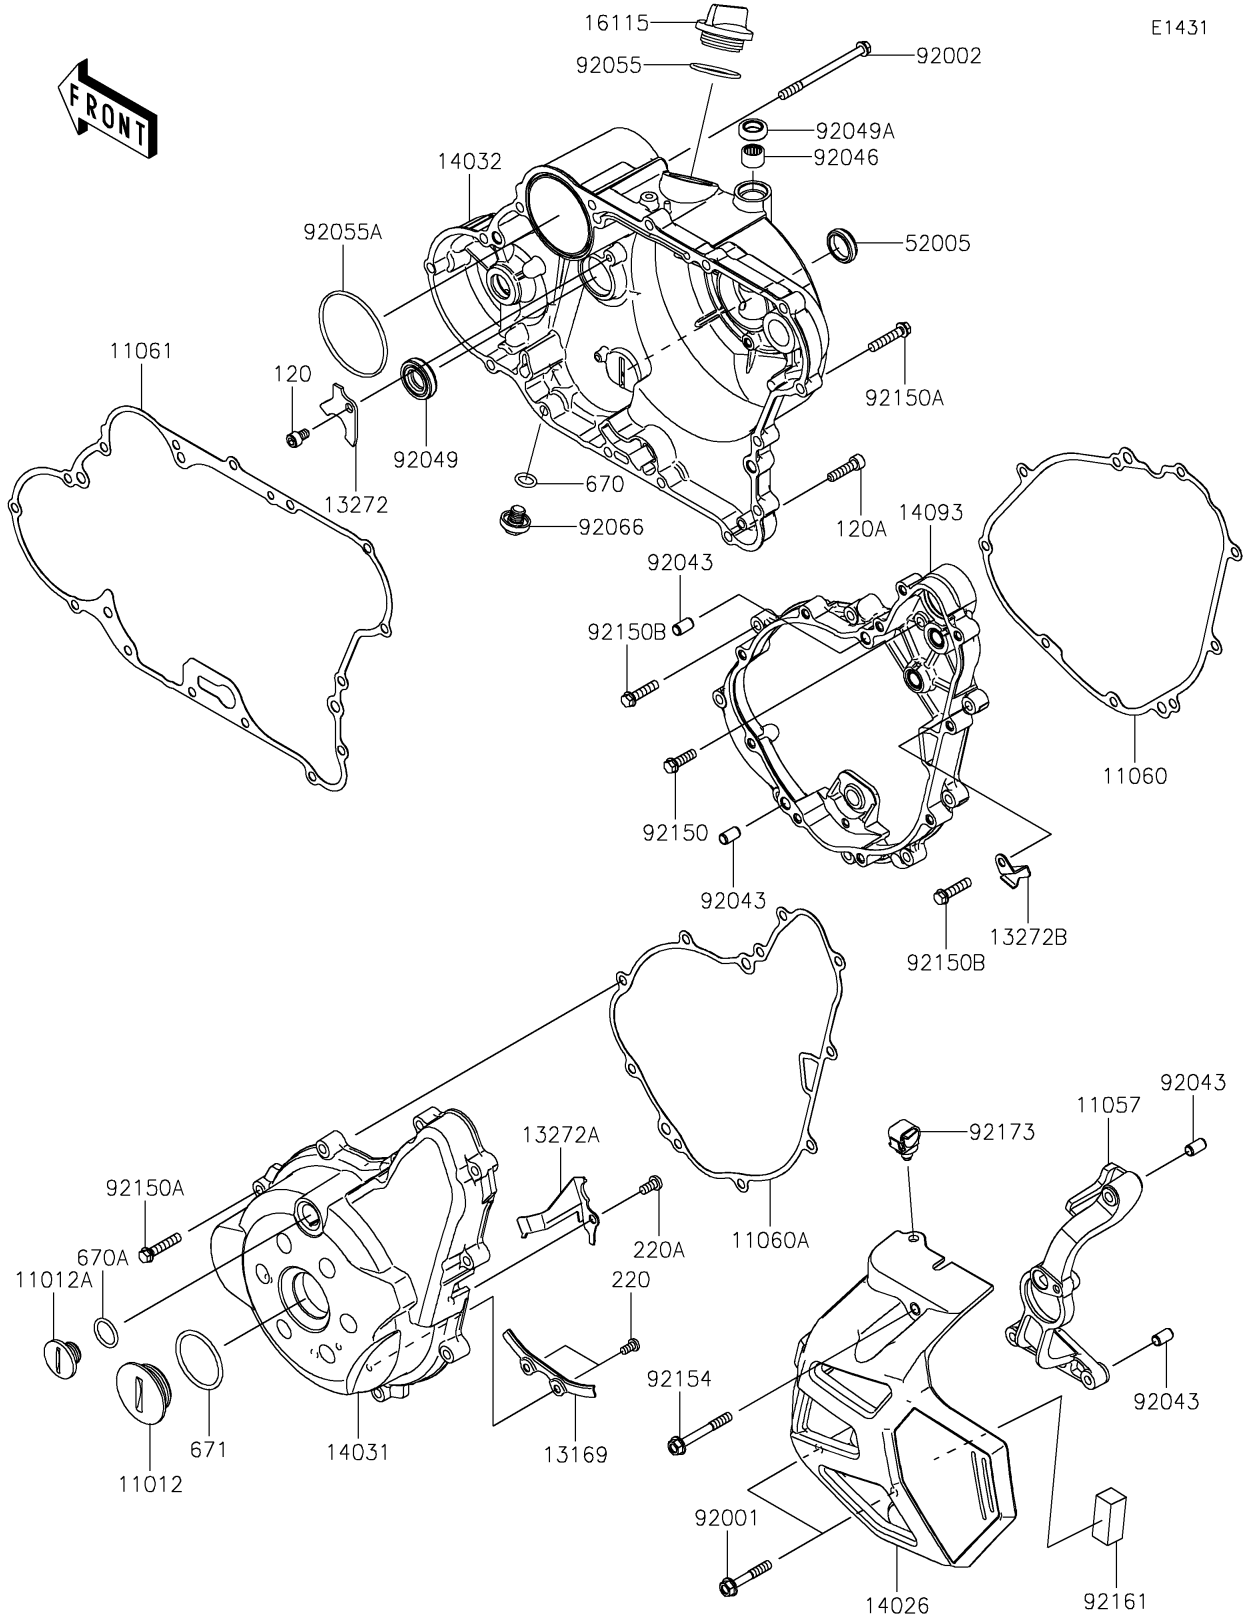

2022 KLR® 650 Adventure PARTS DIAGRAM

Engine Cover(s)

2022 KLR® 650 Adventure PARTS LIST

Engine Cover(s)

ITEM NAME	PART NUMBER	QUANTITY
CAP (Ref # 11012)	11012-1362	1
CAP, TOP MARK (Ref # 11012A)	11012-1363	1
BRACKET, SPEED SENSOR (Ref # 11057)	11057-4312	1
GASKET, GENERATOR CASE COVER (Ref # 11060)	11060-1692	1
GASKET, GENERATOR COVER (Ref # 11060A)	11060-1693	1
GASKET, CLUTCH COVER (Ref # 11061)	11061-0429	1
PLATE, PULSING COIL LEAD (Ref # 13169)	13169-1882	1
PLATE, OIL SEAL (Ref # 13272)	13272-0863	1
PLATE, GENERATOR (Ref # 13272A)	13272-0869	1
PLATE, GENERATOR (Ref # 13272B)	13272-3871	1
COVER-CHAIN (Ref # 14026)	14026-0153	1
COVER-GENERATOR (Ref # 14031)	14031-0126	1
COVER-CLUTCH (Ref # 14032)	14032-0674	1
COVER, GENERATOR CASE (Ref # 14093)	14093-1080	1
CAP-OIL FILLER (Ref # 16115)	16115-1068	1
GAUGE, OIL LEVEL (Ref # 52005)	52005-1009	1
BOLT, 6X38 (Ref # 92001)	92001-1899	2
BOLT, FLANGED, 6X80 (Ref # 92002)	92002-1568	1
PIN, 6.2X8X14 (Ref # 92043)	92043-1263	4
BEARING-NEEDLE, HK1210FM (Ref # 92046)	92046-0034	1
SEAL-OIL, SCY 15X30X7 (Ref # 92049)	92049-1158	1
SEAL-OIL (Ref # 92049A)	92049-1560	1
RING-O, 31.5X2.6 (Ref # 92055)	92055-049	1
RING-O, 62.6X66X3.1 (Ref # 92055A)	92055-1221	1
PLUG, DRAIN (Ref # 92066)	92066-1156	1
BOLT, 6X20 (Ref # 92150)	92150-1010	1
BOLT, 6X30 (Ref # 92150A)	92150-1021	23
BOLT, FLANGED-SMALL, 6X25 (Ref # 92150B)	92150-1779	8
BOLT, FLANGED, 6X50 (Ref # 92154)	92154-4222	1

2022 KLR® 650 Adventure PARTS LIST

Engine Cover(s)

ITEM NAME	PART NUMBER	QUANTITY
DAMPER,15X35X15 (Ref # 92161)	92161-2359	1
CLAMP,12MM DIA. (Ref # 92173)	92173-0736	1
BOLT-SOCKET,6X10 (Ref # 120)	120CA0610	1
BOLT-SOCKET,6X25 (Ref # 120A)	120CB0625	1
SCREW-PAN-CROS,5X10 (Ref # 220)	220AA0510	2
SCREW-PAN-CROS,6X12 (Ref # 220A)	220AA0612	1
O RING,11MM (Ref # 670)	670B2011	1
O RING,18MM (Ref # 670A)	670B2018	1
O RING,40MM (Ref # 671)	671B2540	1