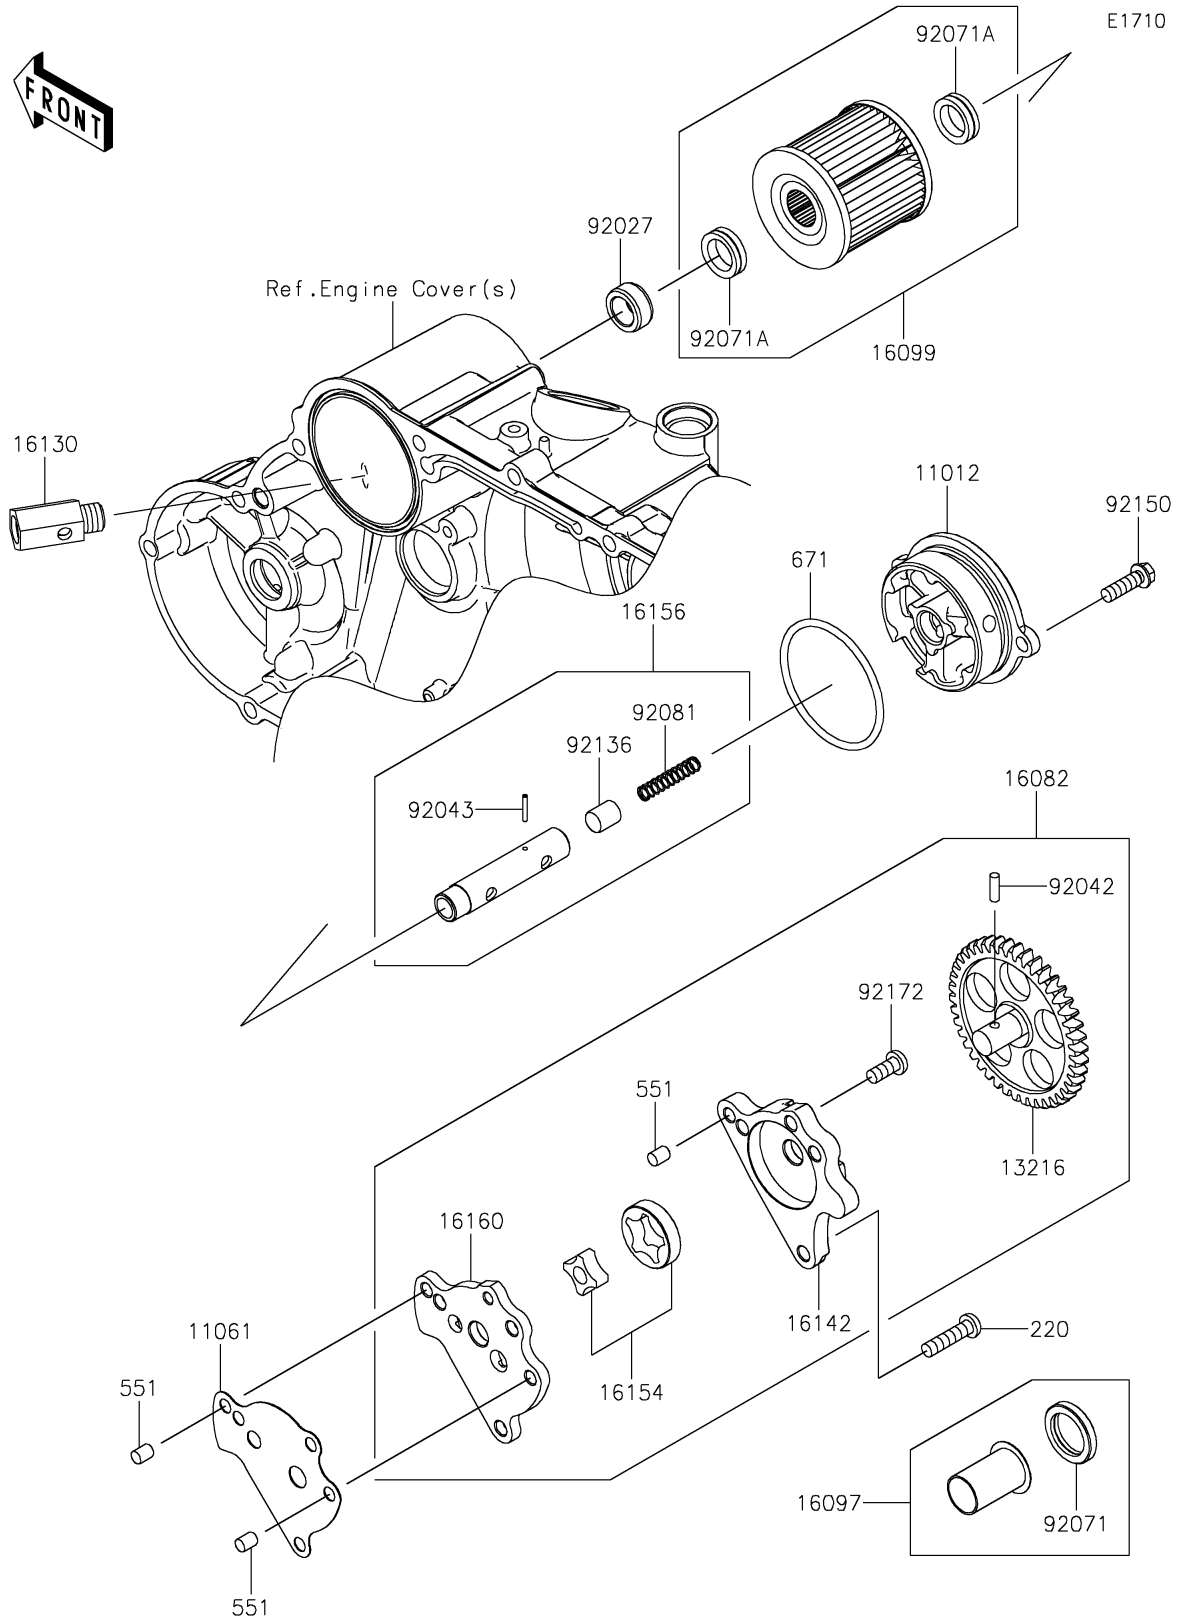

2022 KLR® 650 Adventure PARTS DIAGRAM

Oil Pump

2022 KLR® 650 Adventure PARTS LIST

Oil Pump

ITEM NAME	PART NUMBER	QUANTITY
CAP,OIL FILTER (Ref # 11012)	11012-1538	1
GASKET,OIL PUMP (Ref # 11061)	11061-0430	1
GEAR-COMP,OIL PUMP (Ref # 13216)	13216-1146	1
PUMP-ASSY-OIL (Ref # 16082)	16082-1088	1
FILTER-ASSY-OIL (Ref # 16097)	16097-1001	1
ELEMENT-OIL FILTER (Ref # 16099)	16099-004	1
VALVE-ASSY-RELIEF (Ref # 16130)	16130-1063	1
COVER-PUMP (Ref # 16142)	16142-1078	1
ROTOR-PUMP (Ref # 16154)	16154-1008	1
PISTON-ASSY,VALVE,BY-PASS (Ref # 16156)	16156-002	1
BODY (Ref # 16160)	16160-1137	1
COLLAR,13X20X9 (Ref # 92027)	92027-1695	1
PIN,DOWEL,4X12.8 (Ref # 92042)	92042-041	1
PIN,SPRING,2.2X13.5 (Ref # 92043)	92043-123	1
GROMMET,OIL STRAINER (Ref # 92071)	92071-100	1
GROMMET,OIL FILTER (Ref # 92071A)	92071-101	2
SPRING,PISTON (Ref # 92081)	92081-043	1
VALVE (Ref # 92136)	92136-002	1
BOLT,6X20 (Ref # 92150)	92150-1010	2
SCREW,6X14 (Ref # 92172)	92172-0273	1
SCREW-PAN-CROS,6X25 (Ref # 220)	220AA0625	3
PIN-DOWEL,6X8 (Ref # 551)	551A0608	3
O RING,55MM (Ref # 671)	671B2555	1