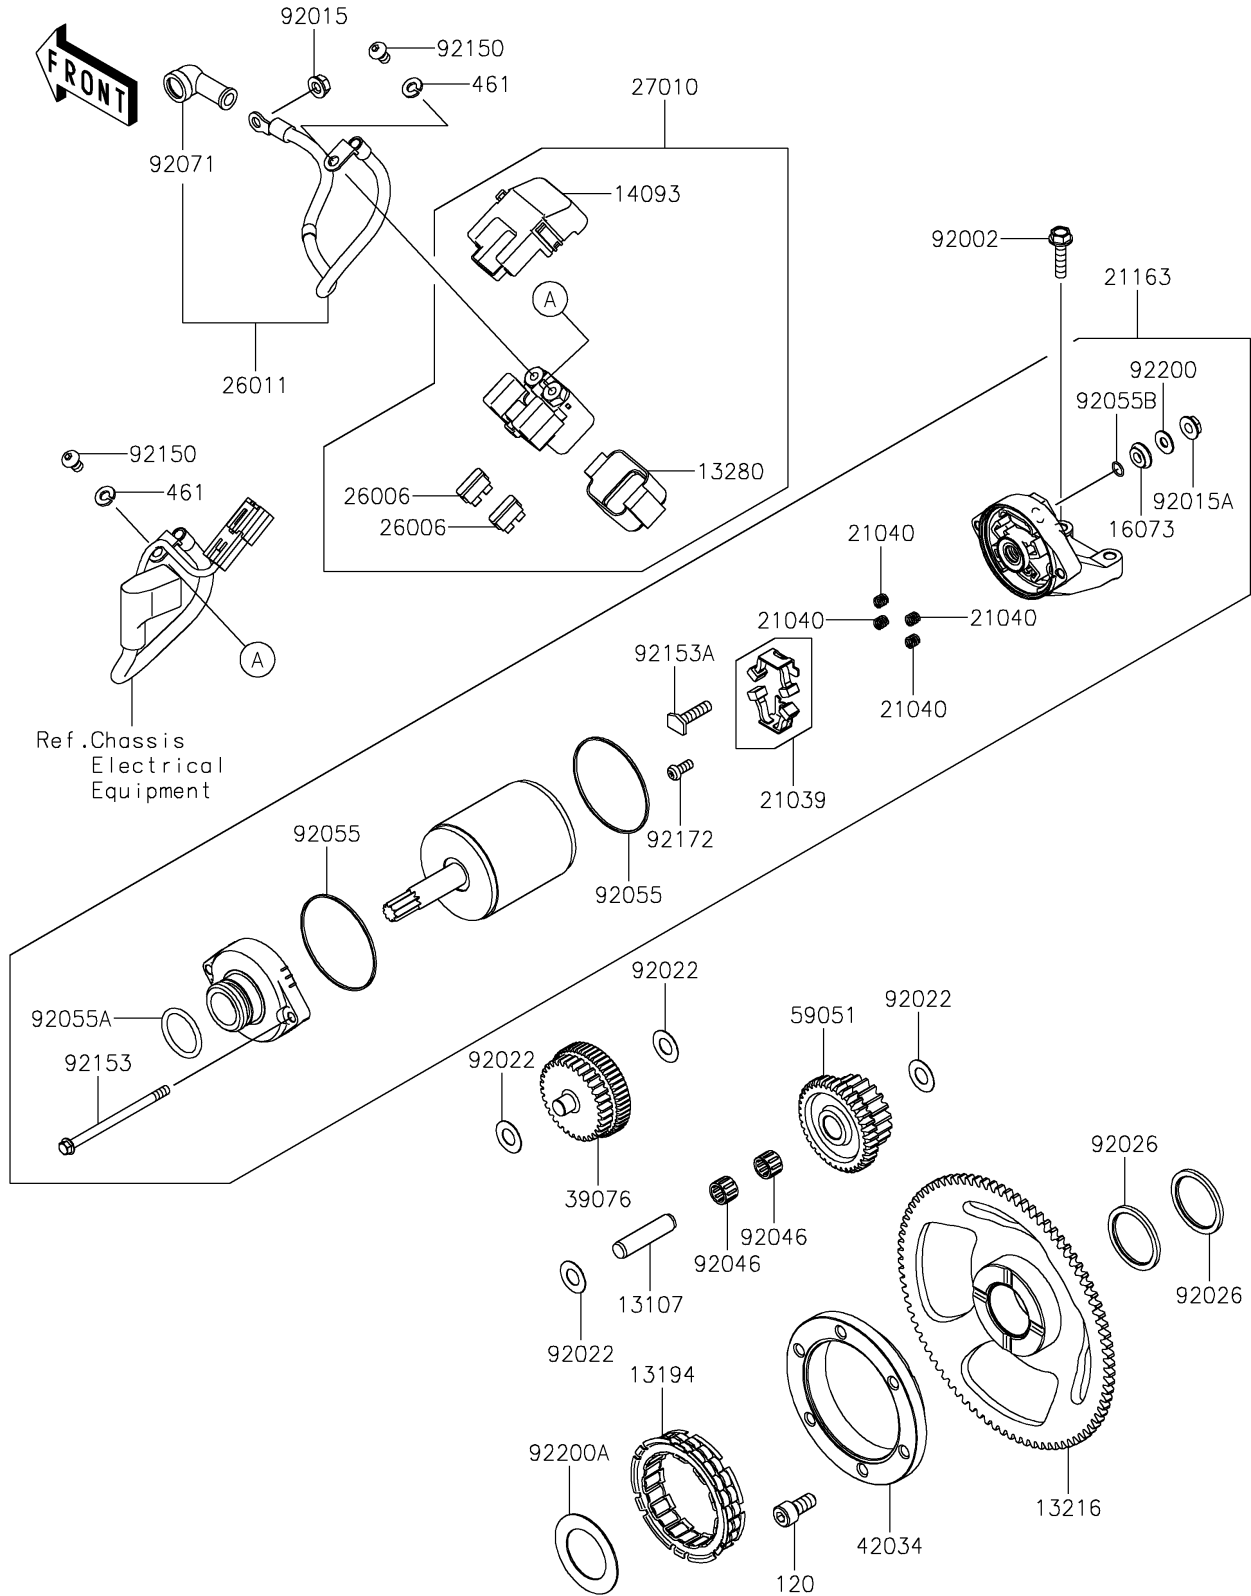

2022 KLR® 650 Adventure PARTS DIAGRAM

Starter Motor

E1840

2022 KLR® 650 Adventure PARTS LIST

Starter Motor

ITEM NAME	PART NUMBER	QUANTITY
SHAFT,IDLER (Ref # 13107)	13107-1135	1
CLUTCH-ONEWAY (Ref # 13194)	13194-1089	1
GEAR-COMP,ONEWAY CLUTCH (Ref # 13216)	13216-0044	1
HOLDER (Ref # 13280)	13280-0710	1
COVER (Ref # 14093)	14093-0199	1
INSULATOR (Ref # 16073)	16073-0053	1
BRUSH,CARBON (Ref # 21039)	21039-0004	1
SPRING-BRUSH (Ref # 21040)	21040-0003	4
STARTER-ELECTRIC (Ref # 21163)	21163-0790	1
FUSE,BLADE,30A,GREEN (Ref # 26006)	26006-1006	2
WIRE-LEAD,STARTER (Ref # 26011)	26011-1938	1
SWITCH,MAGNETIC (Ref # 27010)	27010-0948	1
LIMITER,STARTER IDLE GEAR (Ref # 39076)	39076-0021	1
COUPLING (Ref # 42034)	42034-1094	1
GEAR-SPUR,20T & 37T (Ref # 59051)	59051-1133	1
BOLT,FLANGED,6X25 (Ref # 92002)	92002-1086	2
NUT,FLANGED,6MM (Ref # 92015)	92015-1367	1
NUT,STARTER MOTOR (Ref # 92015A)	92015-1476	1
WASHER,10.2X20X0.5 (Ref # 92022)	92022-1649	4
SPACER (Ref # 92026)	92026-1474	2
BEARING-NEEDLE,K10X14X10 (Ref # 92046)	92046-1134	2
RING-O (Ref # 92055)	92055-0136	2
RING-O (Ref # 92055A)	92055-1276	1
RING-O,4.5X2.0 (Ref # 92055B)	92055-1370	1
GROMMET (Ref # 92071)	92071-0705	1
BOLT,6X10 (Ref # 92150)	92150-1577	2
BOLT (Ref # 92153)	92153-1850	2
BOLT (Ref # 92153A)	92153-1866	1
SCREW (Ref # 92172)	92172-0334	1

2022 KLR® 650 Adventure PARTS LIST

Starter Motor

ITEM NAME	PART NUMBER	QUANTITY
WASHER (Ref # 92200)	92200-0386	1
WASHER,32.2X50 (Ref # 92200A)	92200-0555	1
BOLT-SOCKET,8X18 (Ref # 120)	120CA0818	6
WASHER-SPRING,6MM (Ref # 461)	461DB0600	2