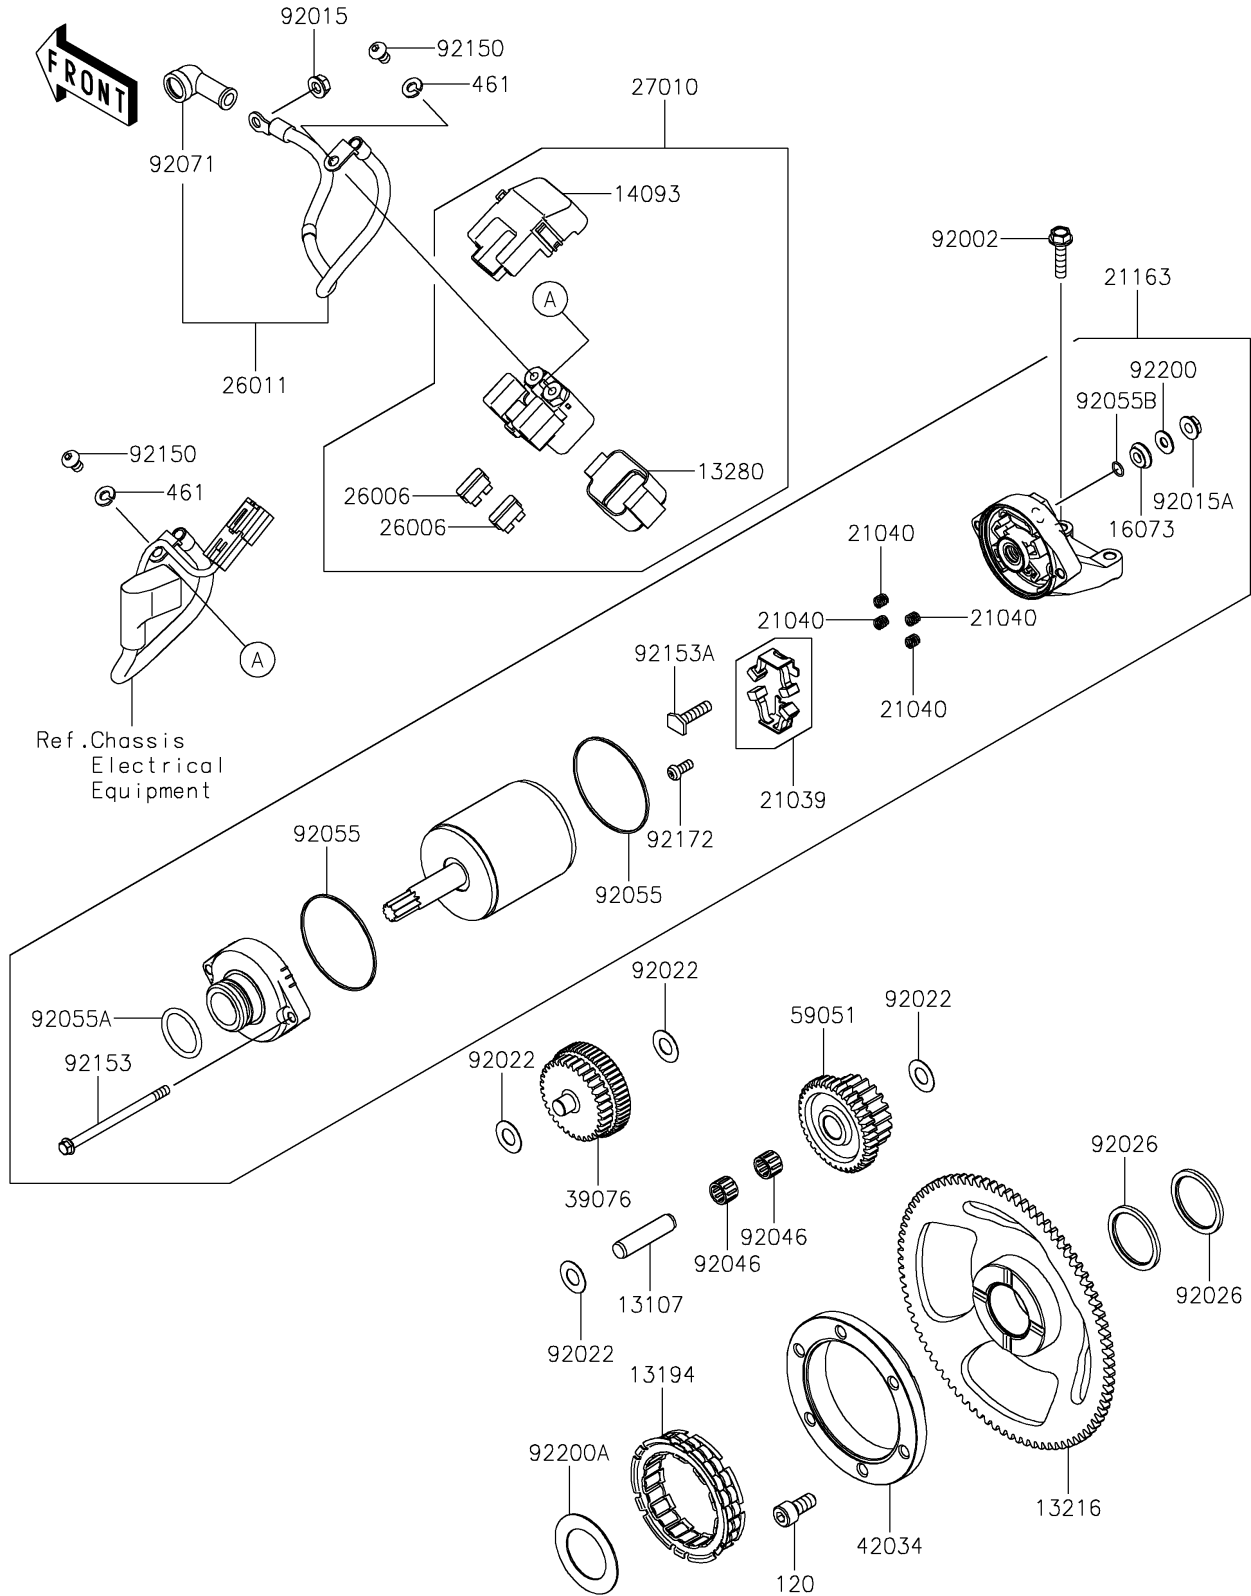

# 2022 KLR® 650 Adventure PARTS DIAGRAM

## Starter Motor

E1840

### Starter Motor

ITEM NAME	PART NUMBER	QUANTITY
SHAFT,IDLER (Ref # 13107)	13107-1135	1
CLUTCH-ONEWAY (Ref # 13194)	13194-1089	1
GEAR-COMP,ONEWAY CLUTCH (Ref # 13216)	13216-0044	1
HOLDER (Ref # 13280)	13280-0710	1
COVER (Ref # 14093)	14093-0199	1
INSULATOR (Ref # 16073)	16073-0053	1
BRUSH,CARBON (Ref # 21039)	21039-0004	1
SPRING-BRUSH (Ref # 21040)	21040-0003	4
STARTER-ELECTRIC (Ref # 21163)	21163-0790	1
FUSE,BLADE,30A,GREEN (Ref # 26006)	26006-1006	2
WIRE-LEAD,STARTER (Ref # 26011)	26011-1938	1
SWITCH,MAGNETIC (Ref # 27010)	27010-0948	1
LIMITER,STARTER IDLE GEAR (Ref # 39076)	39076-0021	1
COUPLING (Ref # 42034)	42034-1094	1
GEAR-SPUR,20T & 37T (Ref # 59051)	59051-1133	1
BOLT,FLANGED,6X25 (Ref # 92002)	92002-1086	2
NUT,FLANGED,6MM (Ref # 92015)	92015-1367	1
NUT,STARTER MOTOR (Ref # 92015A)	92015-1476	1
WASHER,10.2X20X0.5 (Ref # 92022)	92022-1649	4
SPACER (Ref # 92026)	92026-1474	2
BEARING-NEEDLE,K10X14X10 (Ref # 92046)	92046-1134	2
RING-O (Ref # 92055)	92055-0136	2
RING-O (Ref # 92055A)	92055-1276	1
RING-O,4.5X2.0 (Ref # 92055B)	92055-1370	1
GROMMET (Ref # 92071)	92071-0705	1
BOLT,6X10 (Ref # 92150)	92150-1577	2
BOLT (Ref # 92153)	92153-1850	2
BOLT (Ref # 92153A)	92153-1866	1
SCREW (Ref # 92172)	92172-0334	1

### Starter Motor

ITEM NAME	PART NUMBER	QUANTITY
WASHER (Ref # 92200)	92200-0386	1
WASHER,32.2X50 (Ref # 92200A)	92200-0555	1
BOLT-SOCKET,8X18 (Ref # 120)	120CA0818	6
WASHER-SPRING,6MM (Ref # 461)	461DB0600	2