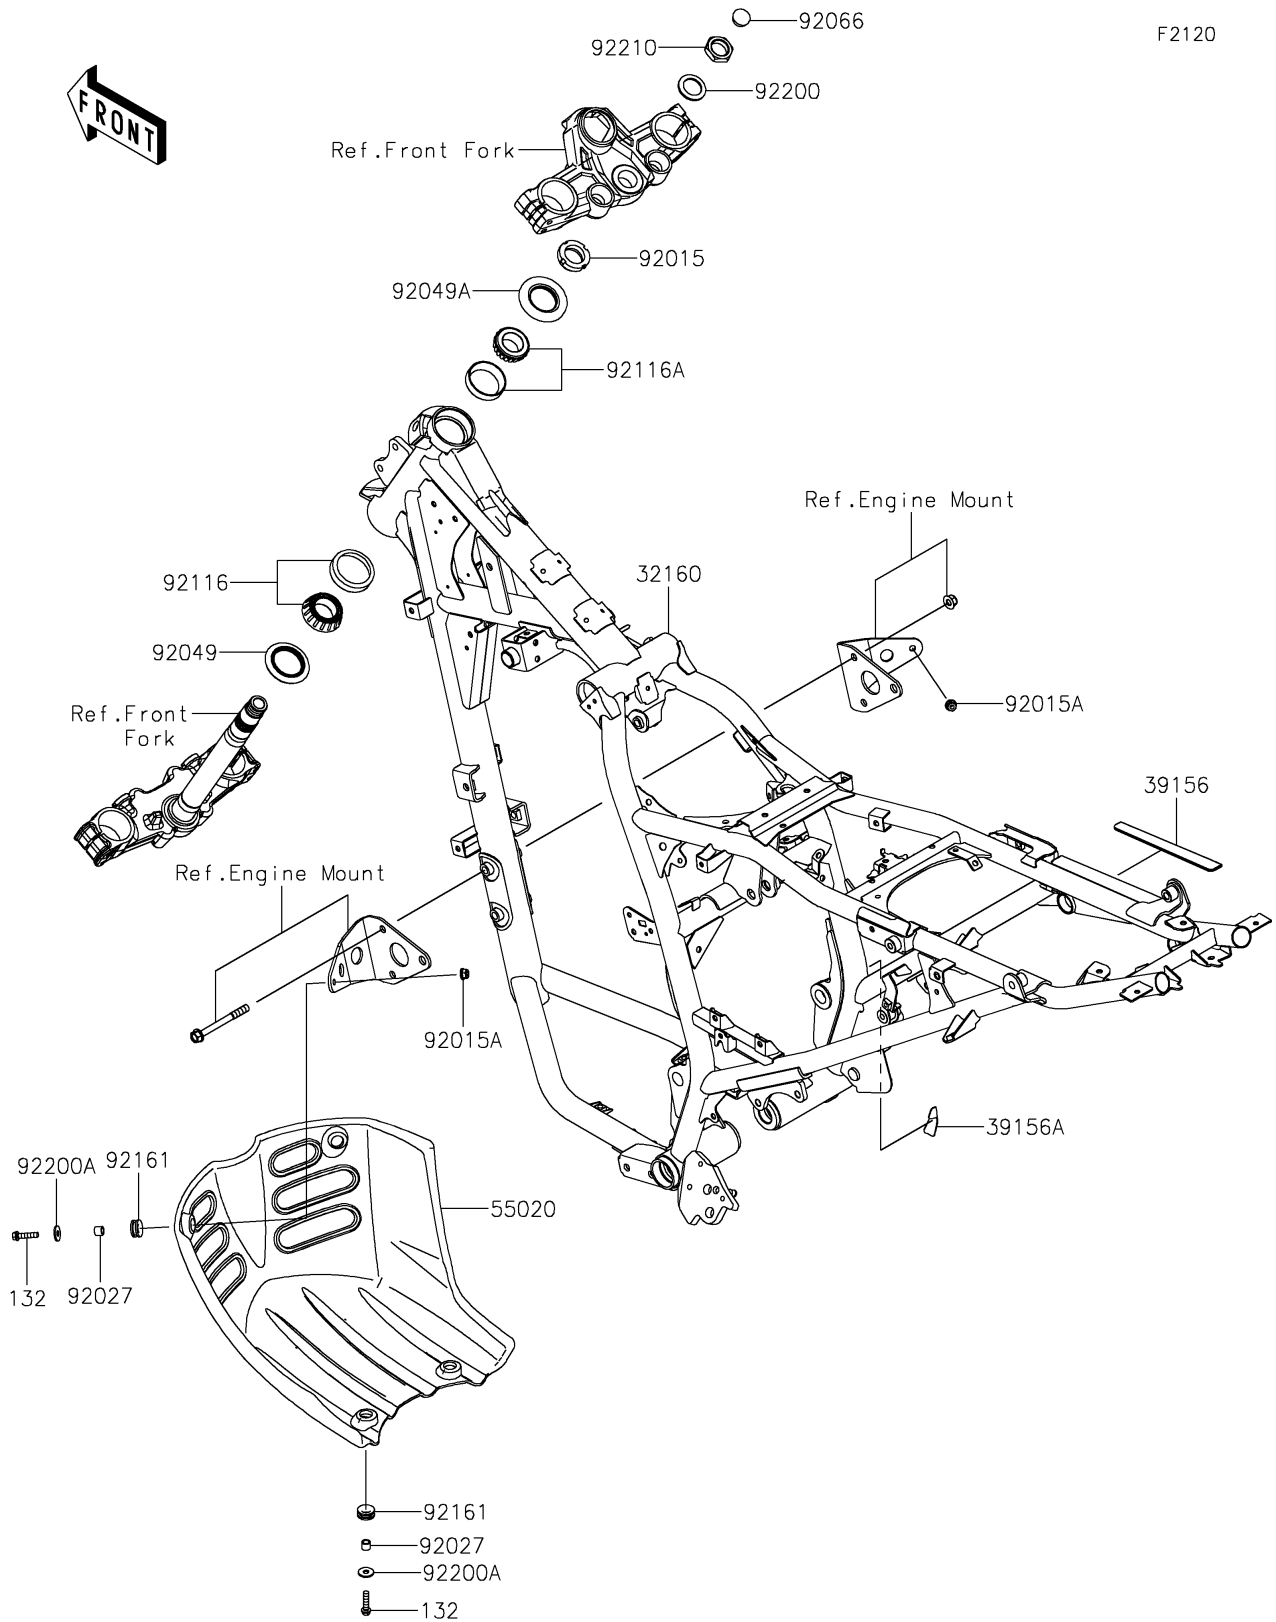

2022 KLR® 650 Adventure PARTS DIAGRAM

Frame

2022 KLR® 650 Adventure PARTS LIST

Frame

| ITEM NAME | PART NUMBER | QUANTITY |
|---|----------------|----------|
| FRAME-COMP,F.S.BLACK (Ref # 32160) | 32160-1906-18R | 1 |
| PAD,RH (Ref # 39156) | 39156-2775 | 1 |
| PAD (Ref # 39156A) | 39156-2794 | 1 |
| GUARD,ENGINE,F.BLACK (Ref # 55020) | 55020-2372-6Z | 1 |
| NUT,25MM,T=12 (Ref # 92015) | 92015-1546 | 1 |
| NUT,LOCK,FLANGED,6MM (Ref # 92015A) | 92015-1603 | 2 |
| COLLAR,6.8X10X8.5 (Ref # 92027) | 92027-129 | 4 |
| SEAL-OIL,XMHE36X52X4J (Ref # 92049) | 92049-1162 | 1 |
| SEAL-OIL,STEERING STEM (Ref # 92049A) | 92049-1214 | 1 |
| PLUG (Ref # 92066) | 92066-1306 | 1 |
| BEARING-ROLLER,HR320/28XJ (Ref # 92116) | 92116-1009 | 1 |
| BEARING-ROLLER,HICAP 32005JR (Ref # 92116A) | 92116-1052 | 1 |
| DAMPER,10X20X8 (Ref # 92161) | 92161-1828 | 4 |
| WASHER,STEERING STEM (Ref # 92200) | 92200-0517 | 1 |
| WASHER,6.5X18X1.6 (Ref # 92200A) | 92200-0766 | 4 |
| NUT,STEERING STEM,22MM (Ref # 92210) | 92210-1521 | 1 |
| BOLT-FLANGED-SMALL,6X25 (Ref # 132) | 132BB0625 | 4 |