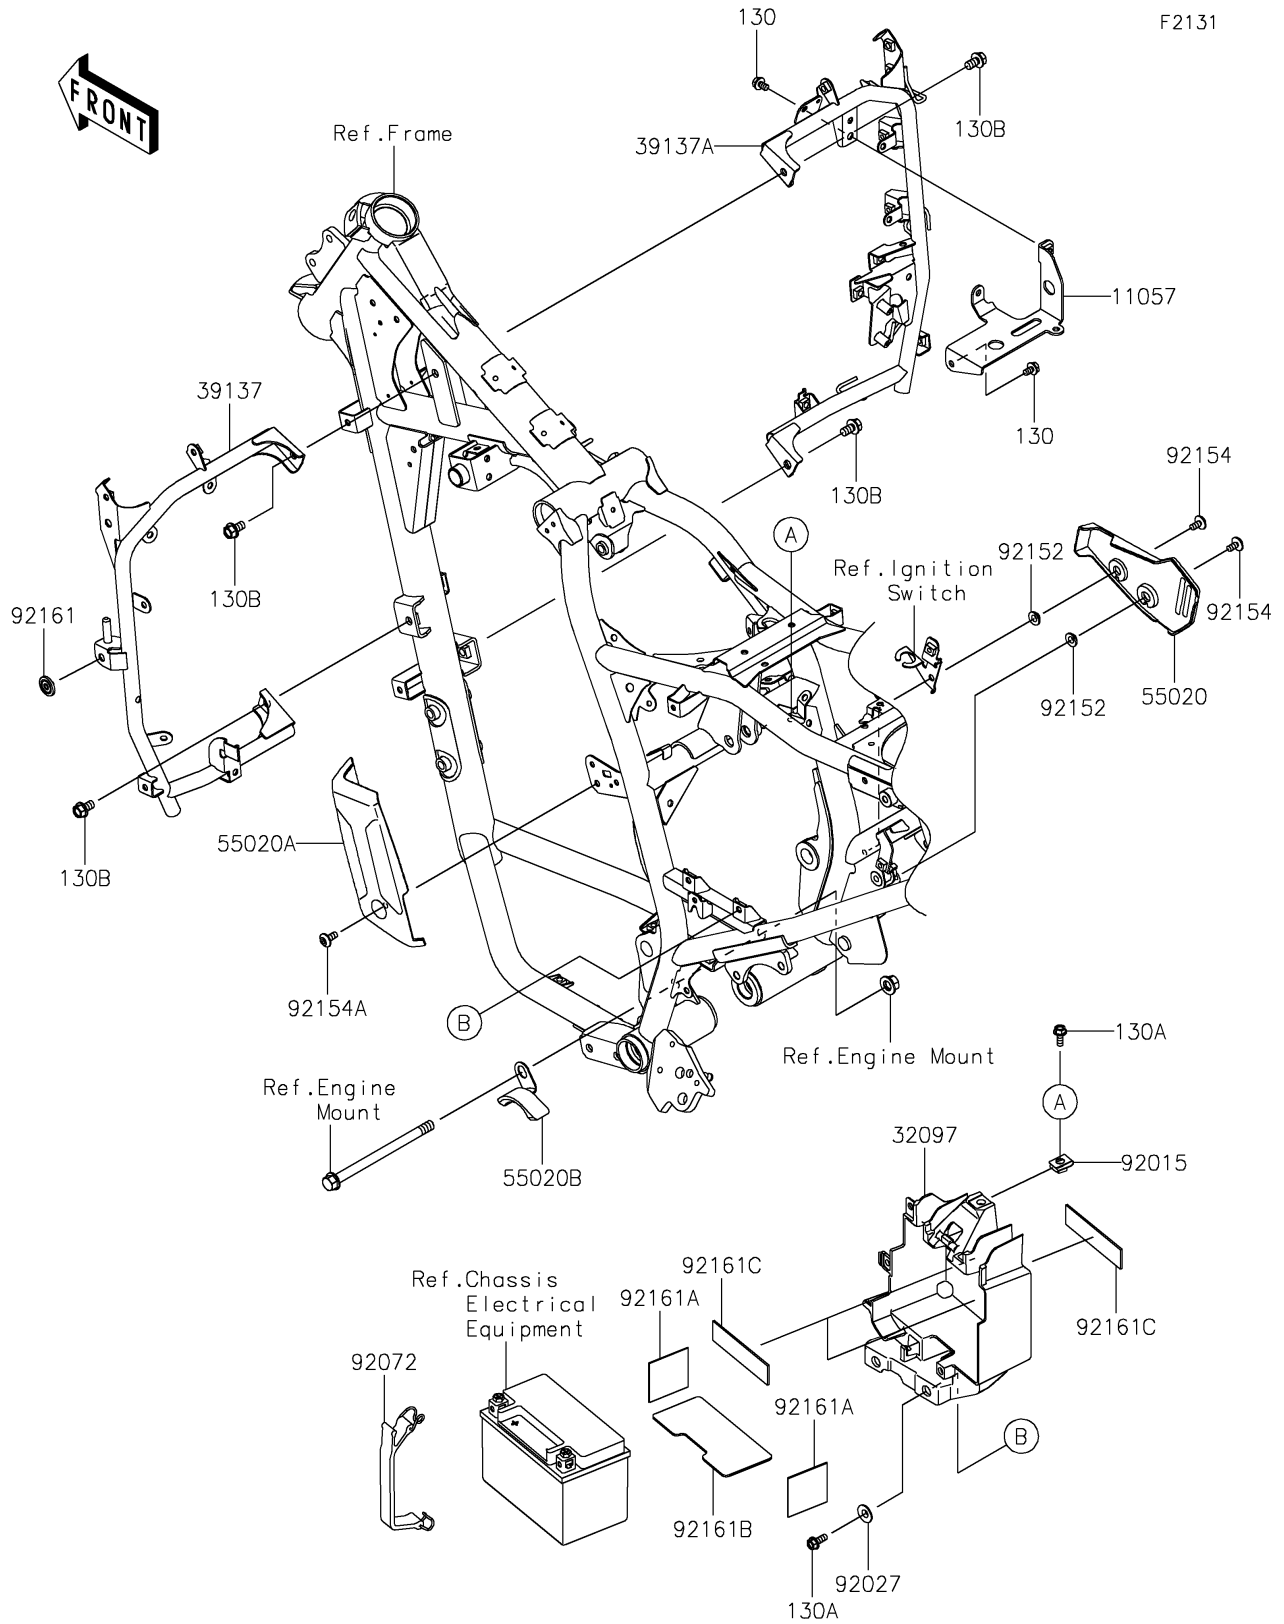

2022 KLR® 650 Adventure PARTS DIAGRAM

Frame Fittings

2022 KLR® 650 Adventure PARTS LIST

Frame Fittings

ITEM NAME	PART NUMBER	QUANTITY
BRACKET,ABS UNIT (Ref # 11057)	11057-4389	1
CASE-BATTERY (Ref # 32097)	32097-0565	1
STAY-COMP,LH (Ref # 39137)	39137-0710	1
STAY-COMP,RH (Ref # 39137A)	39137-0711	1
GUARD,HEEL (Ref # 55020)	55020-2330	1
GUARD (Ref # 55020A)	55020-2335	1
GUARD,CHAIN (Ref # 55020B)	55020-2390	1
NUT,6MM (Ref # 92015)	92015-1671	1
COLLAR (Ref # 92027)	92027-1794	2
BAND,BATTERY (Ref # 92072)	92072-0839	1
COLLAR,6.3X9.5X4.1 (Ref # 92152)	92152-1571	2
BOLT,SOCKET,6X12 (Ref # 92154)	92154-2706	2
BOLT,SOCKET,6X14 (Ref # 92154A)	92154-4285	1
DAMPER,8X22X10 (Ref # 92161)	92161-1685	1
DAMPER,60X140X1 (Ref # 92161A)	92161-1868	2
DAMPER,BATTERY (Ref # 92161B)	92161-2353	1
DAMPER,25X100X2 (Ref # 92161C)	92161-2354	3
BOLT-FLANGED,6X10 (Ref # 130)	130BA0610	2
BOLT-FLANGED,6X16 (Ref # 130A)	130BA0616	3
BOLT-FLANGED,8X14 (Ref # 130B)	130BA0814	4