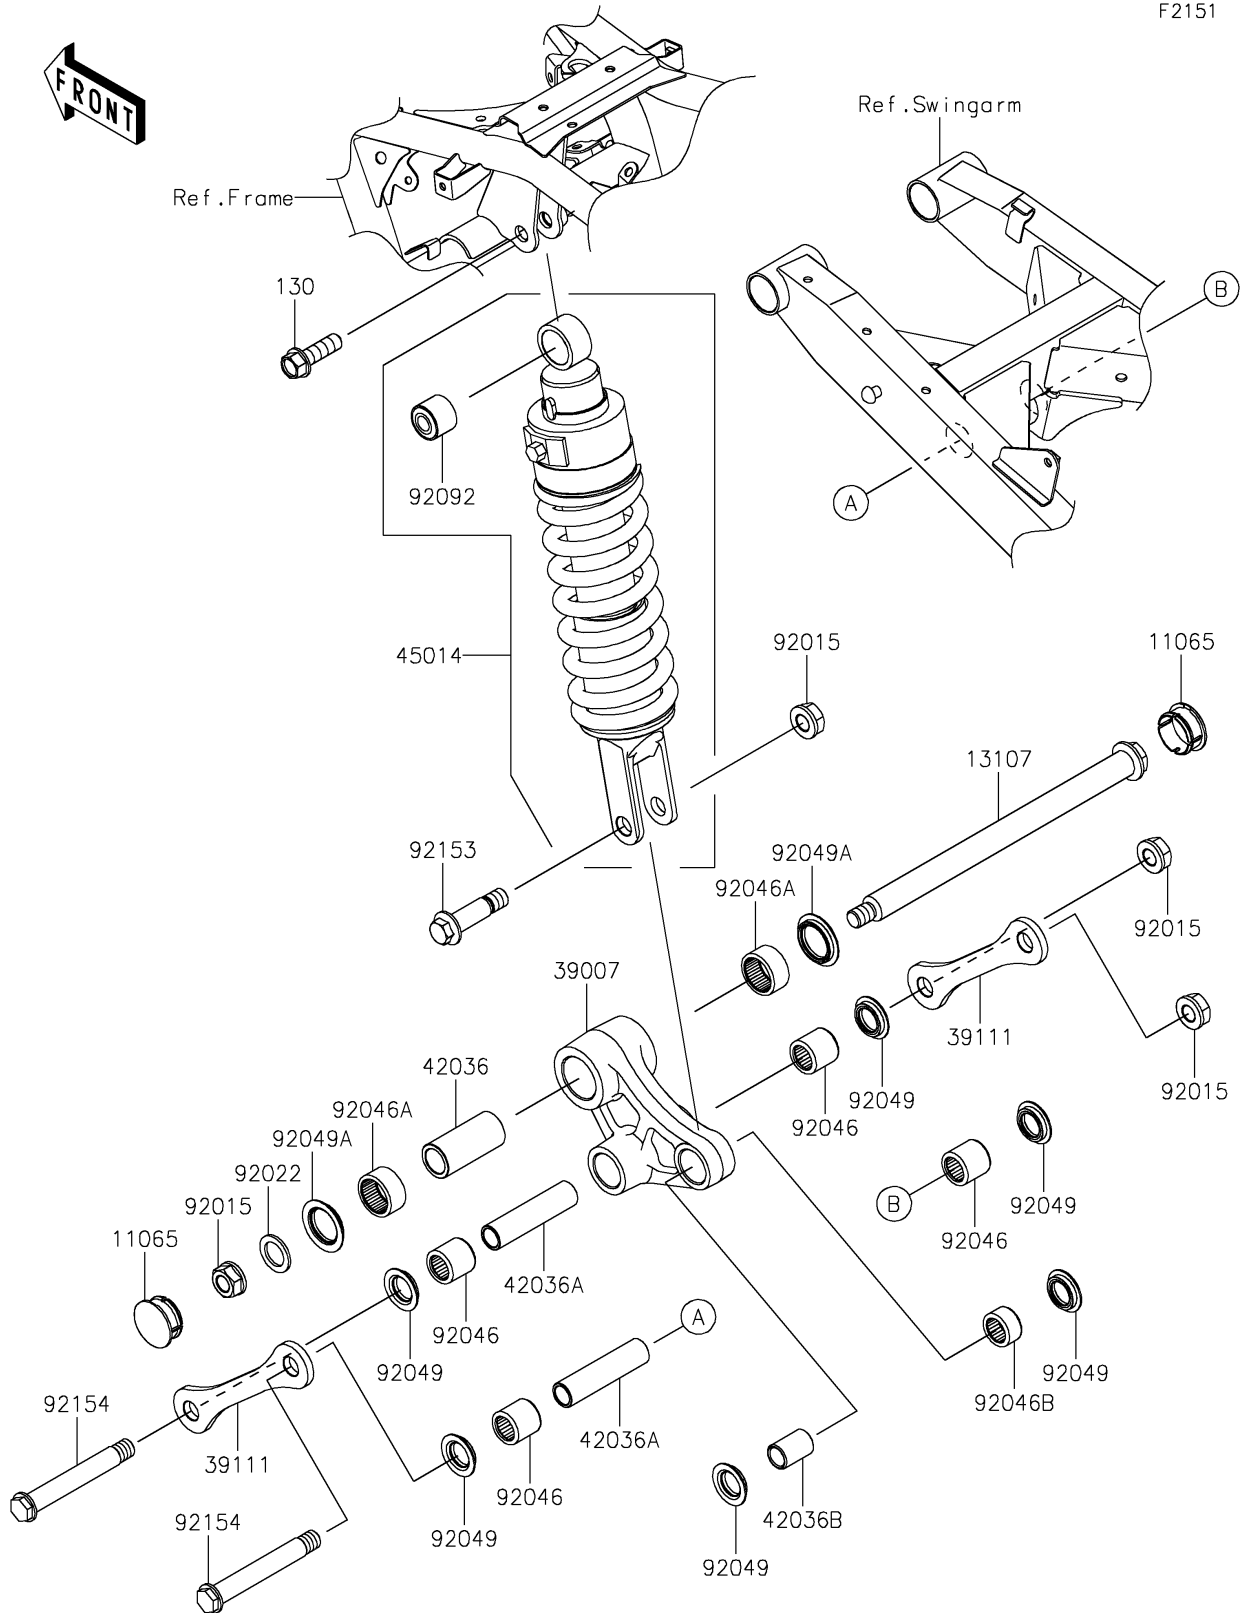

# 2022 KLR® 650 Adventure PARTS DIAGRAM

## Suspension/Shock Absorber

F2151

## 2022 KLR® 650 Adventure PARTS LIST

### Suspension/Shock Absorber

| ITEM NAME                              | PART NUMBER | QUANTITY |
|--|-------------|----------|
| CAP,32X14 (Ref # 11065)                | 11065-0822  | 2        |
| SHAFT,SUSPENSION ARM (Ref # 13107)     | 13107-0928  | 1        |
| ARM-SUSP,UNI TRAK (Ref # 39007)        | 39007-0075  | 1        |
| ROD-TIE,SUSPENSION (Ref # 39111)       | 39111-0386  | 2        |
| SLEEVE,20X28X60 (Ref # 42036)          | 42036-0071  | 1        |
| SLEEVE,15X20X82 (Ref # 42036A)         | 42036-0072  | 2        |
| SLEEVE,15X20X30 (Ref # 42036B)         | 42036-0073  | 1        |
| SHOCKABSORBER (Ref # 45014)            | 45014-0693  | 1        |
| NUT,14MM (Ref # 92015)                 | 92015-1459  | 4        |
| WASHER,20X30X2.3 (Ref # 92022)         | 92022-1568  | 1        |
| BEARING-NEEDLE,BM202726 (Ref # 92046)  | 92046-1110  | 4        |
| BEARING-NEEDLE,BM2817 (Ref # 92046A)   | 92046-1111  | 2        |
| BEARING-NEEDLE,BM202715 (Ref # 92046B) | 92046-1112  | 1        |
| SEAL-OIL,ARM (Ref # 92049)             | 92049-1109  | 6        |
| SEAL-OIL,28X34X5.7 (Ref # 92049A)      | 92049-1181  | 2        |
| BUSHING-RUBBER (Ref # 92092)           | 92092-1063  | 1        |
| BOLT,FLANGED,14X56 (Ref # 92153)       | 92153-1692  | 1        |
| BOLT,FLANGED,14X108 (Ref # 92154)      | 92154-1427  | 2        |
| BOLT-FLANGED,12X40 (Ref # 130)         | 130BA1240   | 1        |