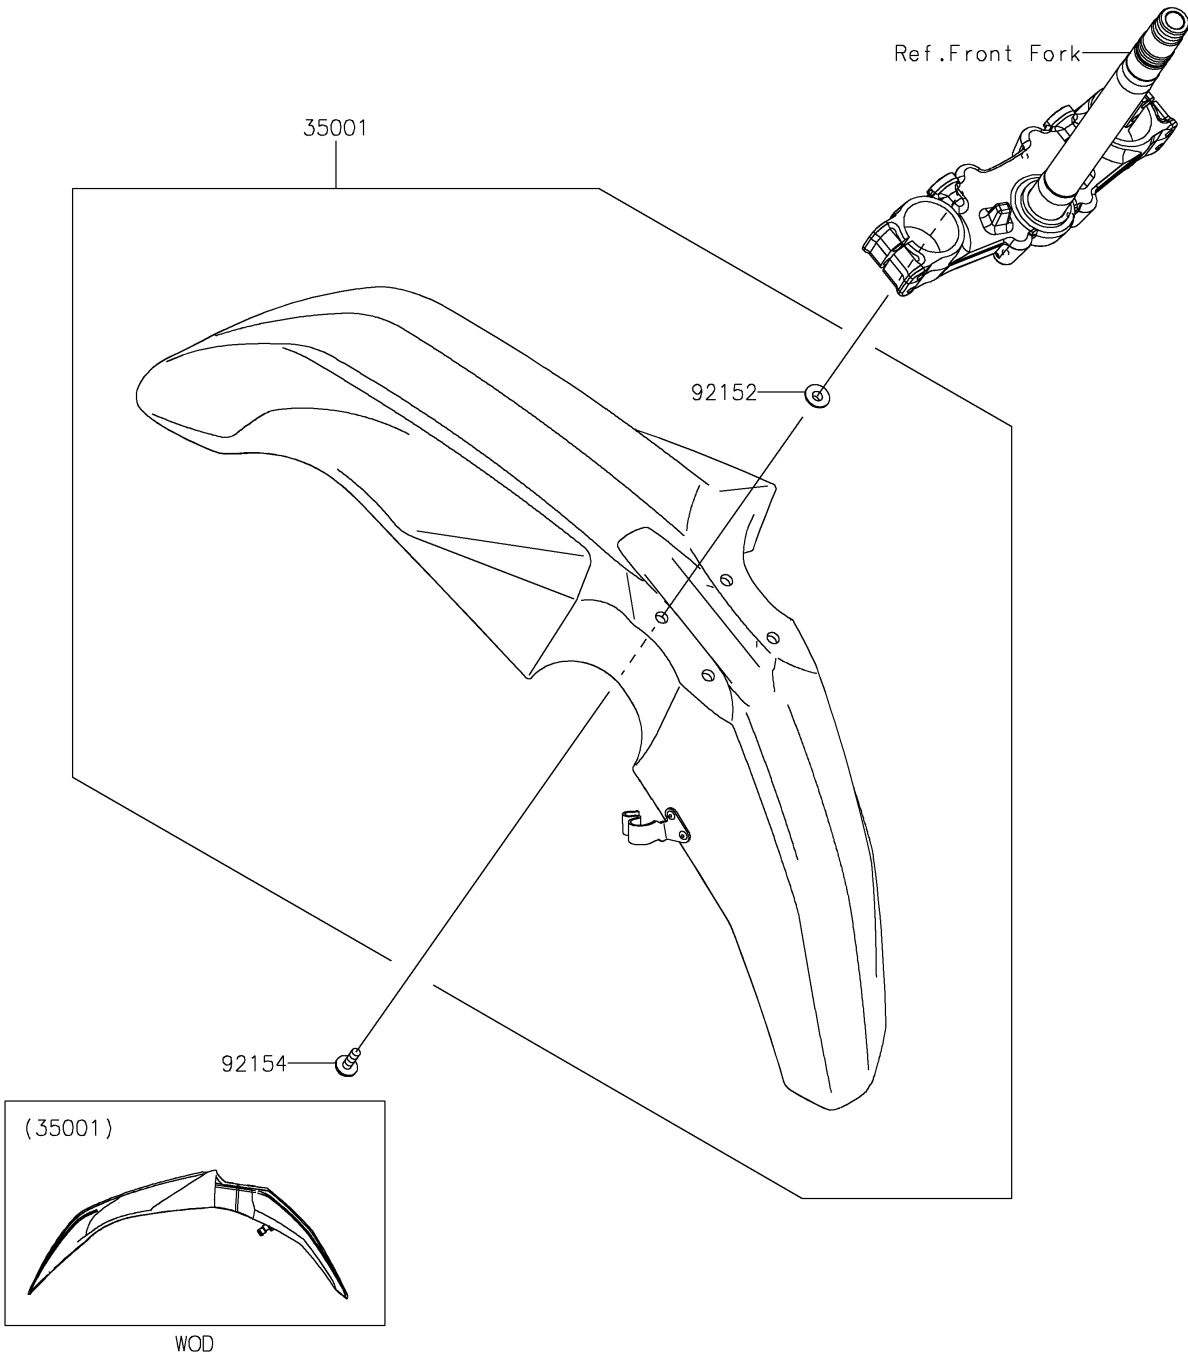

2022 KLR® 650 Adventure PARTS DIAGRAM

Front Fender(s)

F2171

2022 KLR® 650 Adventure PARTS LIST

Front Fender(s)

ITEM NAME	PART NUMBER	QUANTITY
FENDER-ASSY-FRONT,EBONY (Ref # 35001)	35001-0083-68L	1
COLLAR (Ref # 92152)	92152-0427	4
BOLT,FLANGED,6X20 (Ref # 92154)	92154-0392	4