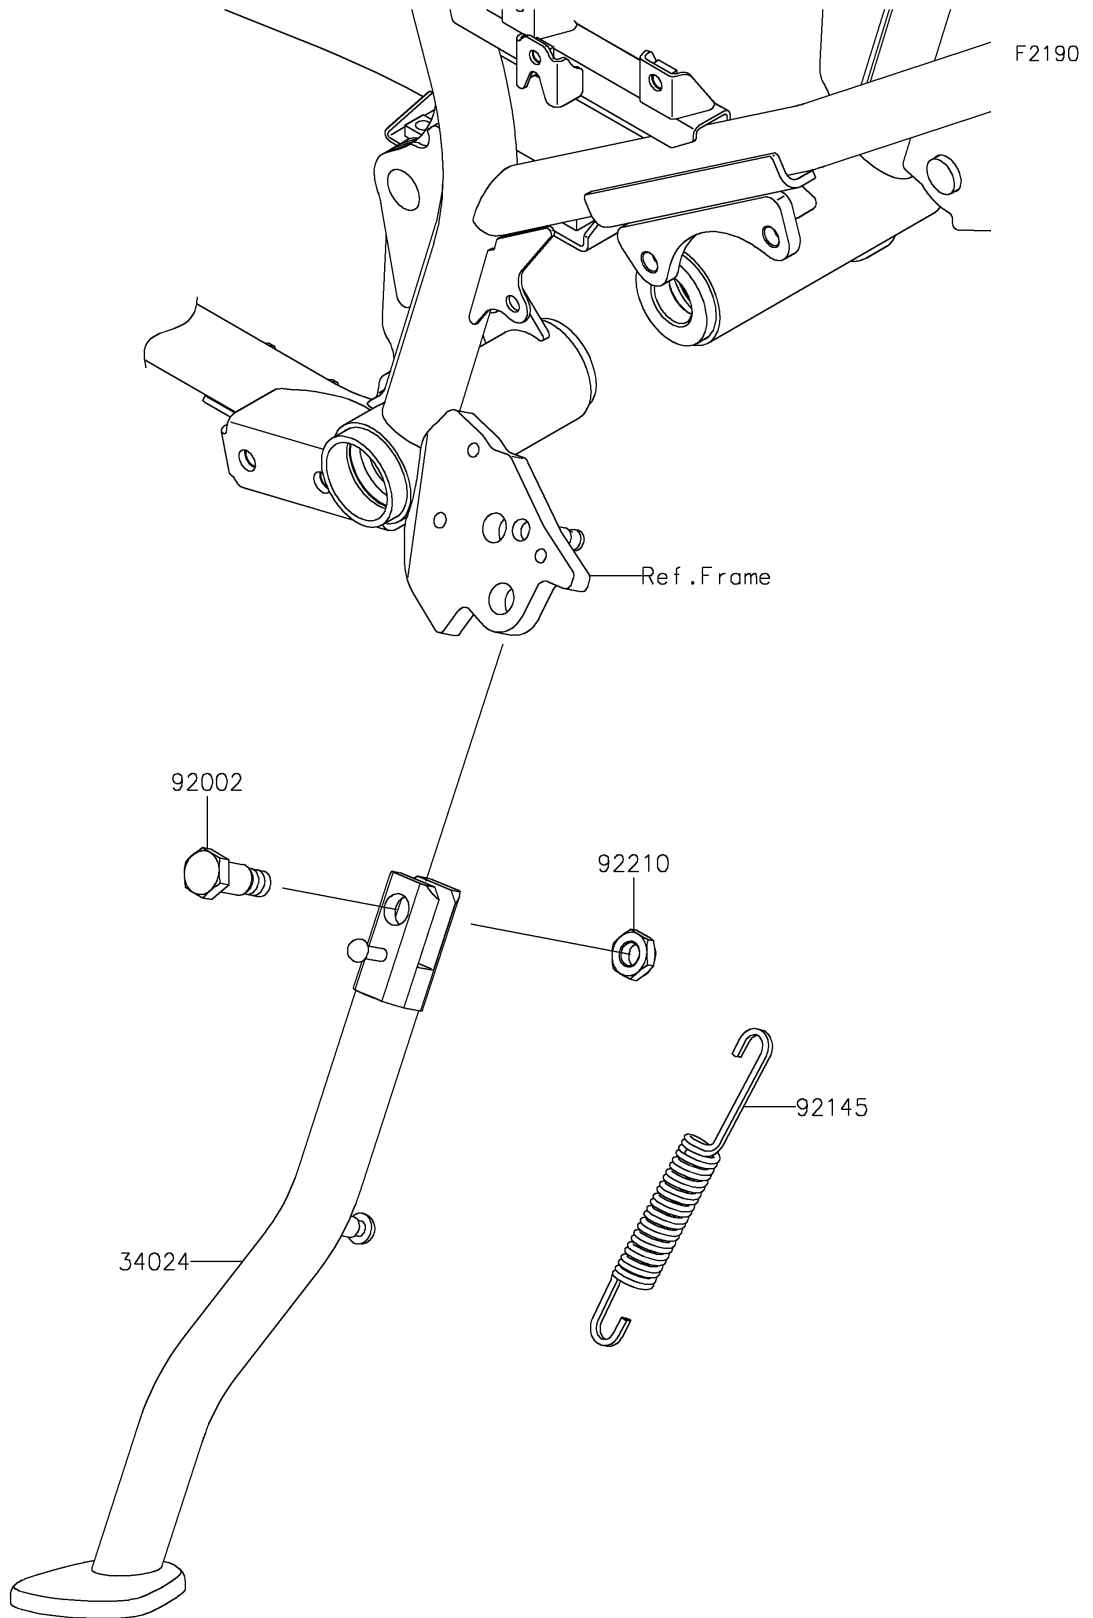

2022 KLR® 650 Adventure PARTS DIAGRAM

Stand(s)

2022 KLR® 650 Adventure PARTS LIST

Stand(s)

ITEM NAME	PART NUMBER	QUANTITY
STAND-SIDE,F.S.BLACK (Ref # 34024)	34024-0171-18R	1
BOLT,SIDE STAND (Ref # 92002)	92002-1813	1
SPRING,SIDE STAND (Ref # 92145)	92145-0085	1
NUT,LOCK,10MM (Ref # 92210)	92210-1184	1