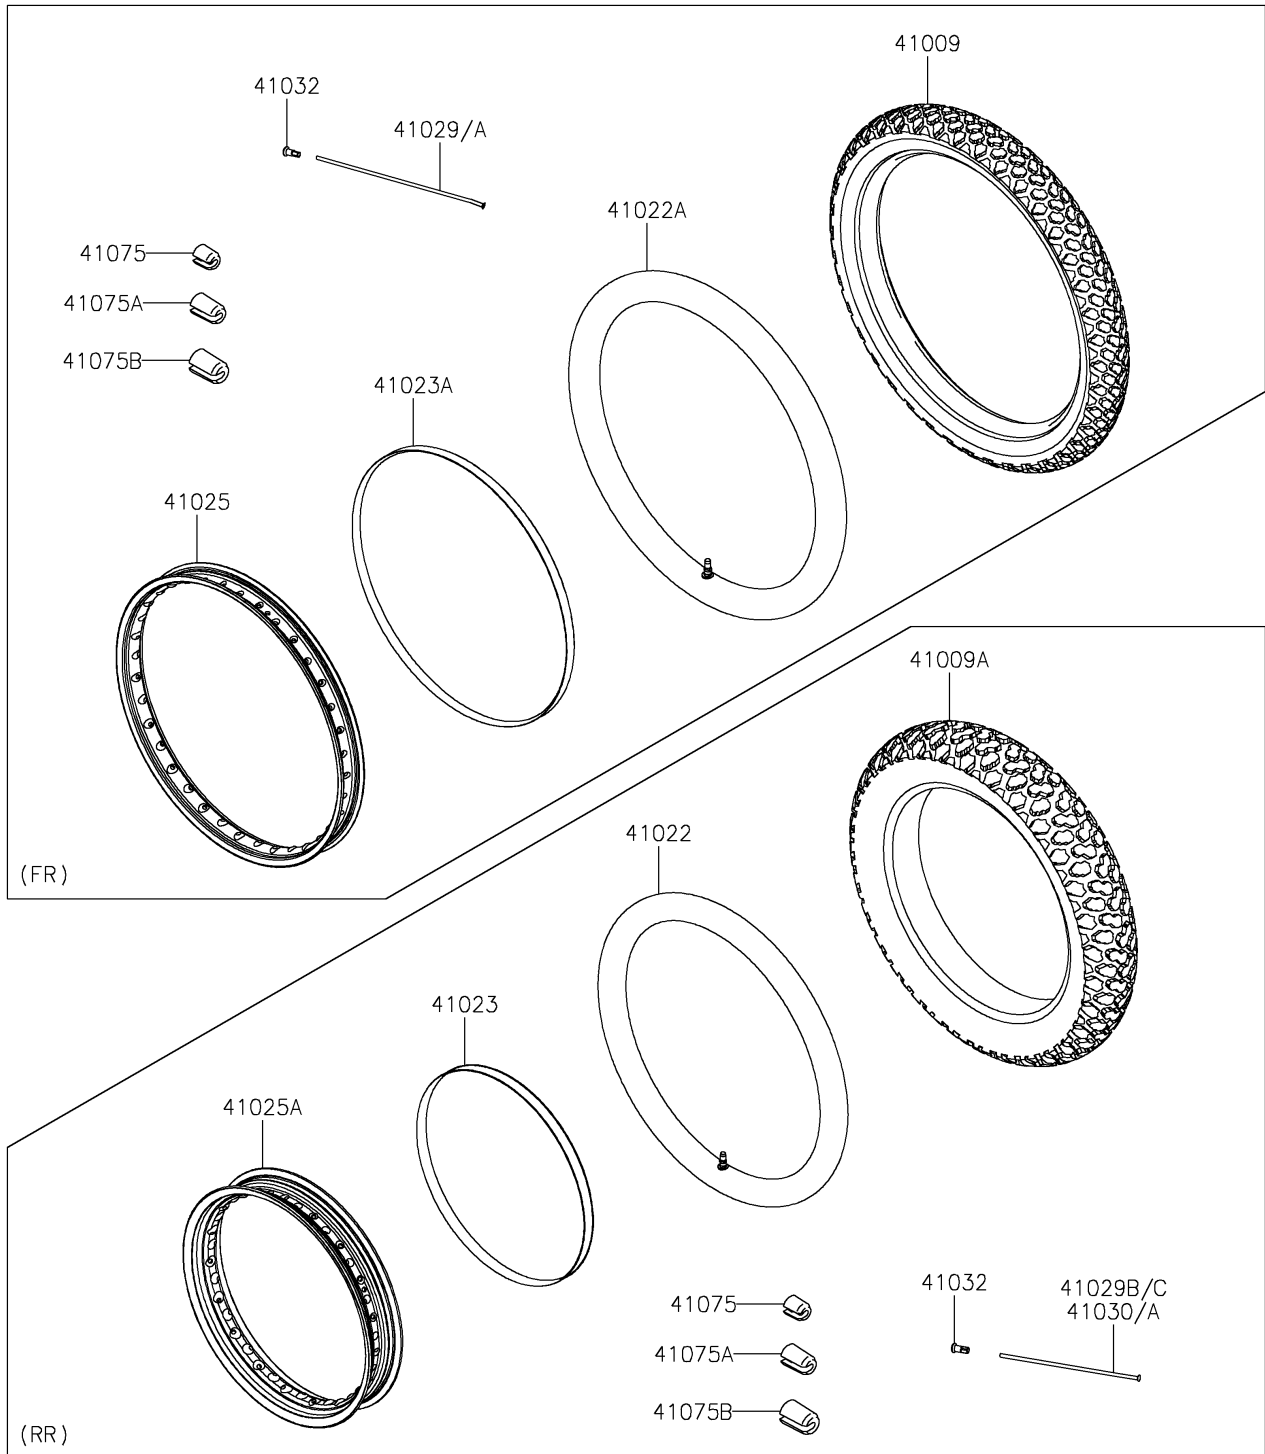

2022 KLR® 650 Adventure PARTS DIAGRAM

Wheels/Tires

F2210

2022 KLR® 650 Adventure PARTS LIST

Wheels/Tires

ITEM NAME	PART NUMBER	QUANTITY
TIRE,FR,90/90-21 54S,K750(D) (Ref # 41009)	41009-0001	1
TIRE,RR,130/80-17 65S,K750(D) (Ref # 41009A)	41009-0002	1
TUBE-TIRE,130/80-17(D) (Ref # 41022)	41022-0003	1
TUBE-TIRE,3.00-21(D),SNI (Ref # 41022A)	41022-0095	1
BAND-RIM,17XWM/MT2.15-2.50(D) (Ref # 41023)	41023-0001	1
BAND-RIM,21XWM1.60-1.85(D) (Ref # 41023A)	41023-1144	1
RIM,FR,1.60X21,BLACK (Ref # 41025)	41025-0033-WC	1
RIM,RR,2.50X17 (Ref # 41025A)	41025-0419	1
SPOKE-INNER,FR,LH,4X236 (Ref # 41029)	41029-0065	18
SPOKE-INNER,FR,RH,4X239 (Ref # 41029A)	41029-0066	18
SPOKE-INNER,RR,LH,4X157 (Ref # 41029B)	41029-0117	9
SPOKE-INNER,RR,RH,4X181 (Ref # 41029C)	41029-0118	9
SPOKE-OUTER,RR,LH,4X157 (Ref # 41030)	41030-0033	9
SPOKE-OUTER,RR,RH,4X178.5 (Ref # 41030A)	41030-0034	9
NIPPLE-SPOKE (Ref # 41032)	41032-0013	72
BALANCER-WHEEL,10G (Ref # 41075)	41075-0011	AR
BALANCER-WHEEL,20G (Ref # 41075A)	41075-0012	AR
BALANCER-WHEEL,30G (Ref # 41075B)	41075-0013	AR