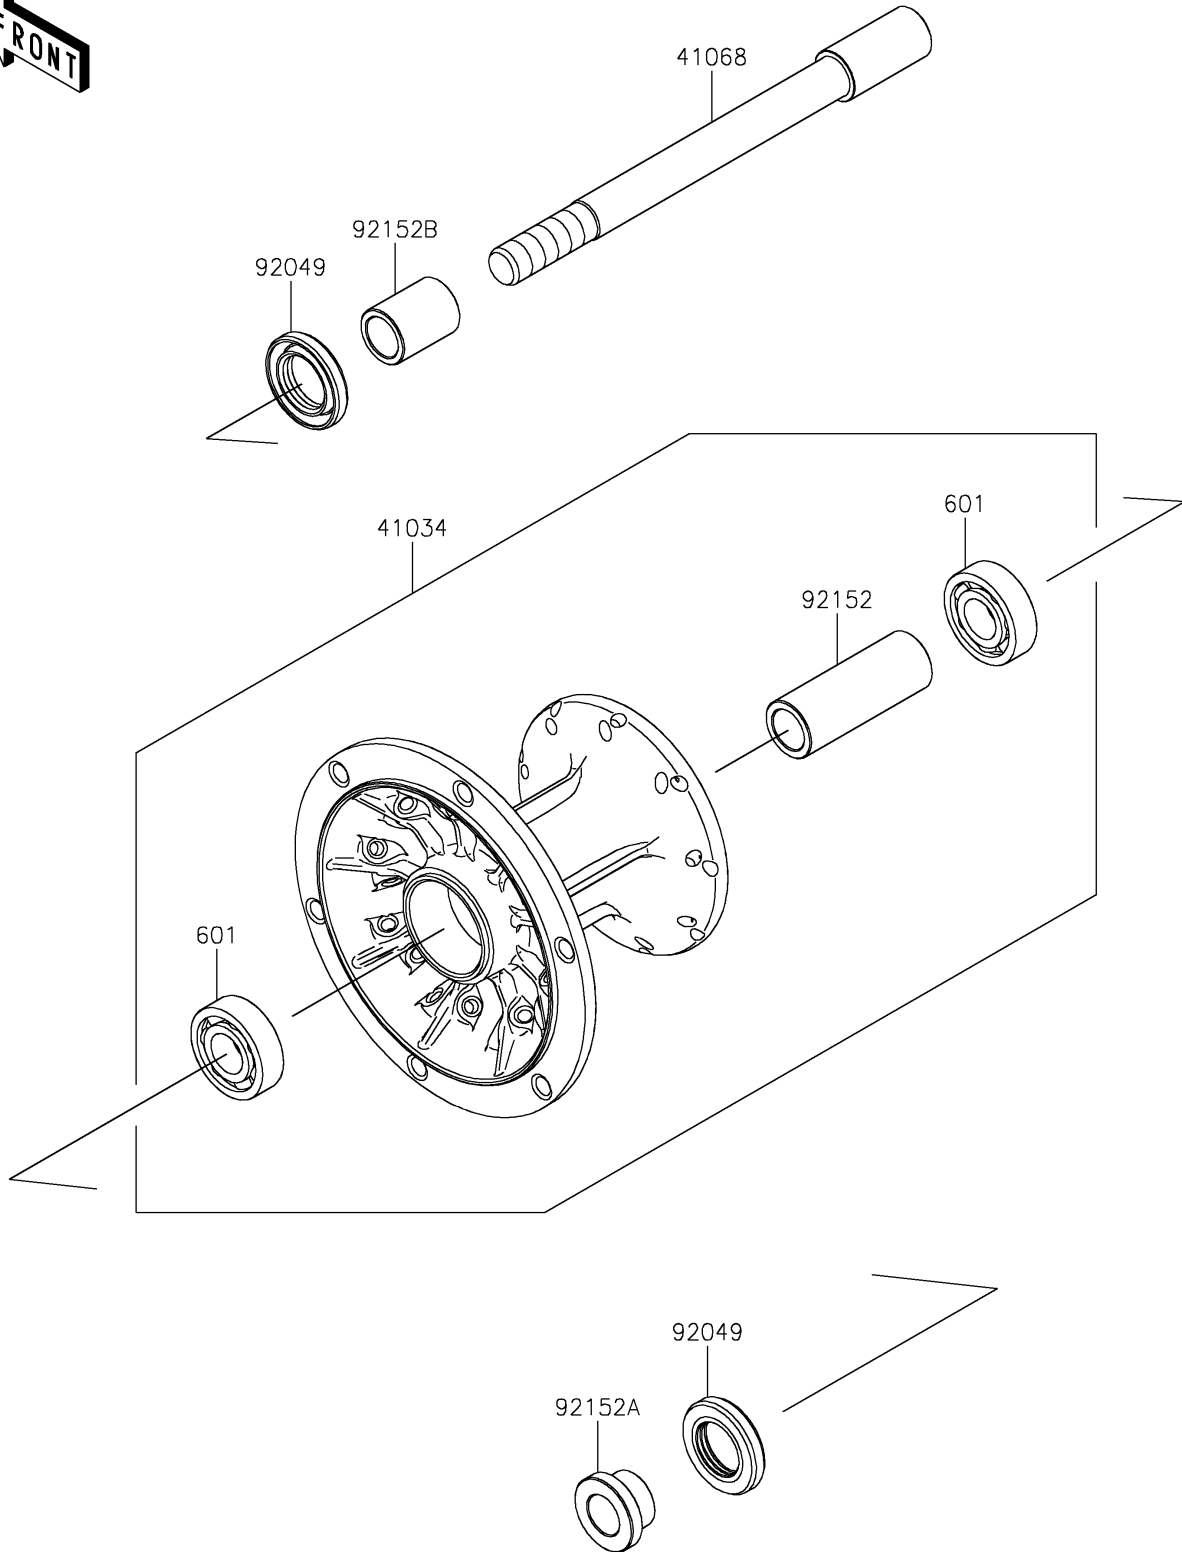

# 2022 KLR® 650 Adventure PARTS DIAGRAM

Front Hub

F2230

## 2022 KLR® 650 Adventure PARTS LIST

### Front Hub

ITEM NAME	PART NUMBER	QUANTITY
DRUM-ASSY,FR (Ref # 41034)	41034-0608	1
AXLE,FR (Ref # 41068)	41068-0658	1
SEAL-OIL,23X40X7 (Ref # 92049)	92049-0801	2
COLLAR,17.2X25X67.5 (Ref # 92152)	92152-2732	1
COLLAR,LH (Ref # 92152A)	92152-2733	1
COLLAR,RH (Ref # 92152B)	92152-2734	1
BEARING-BALL,#6203UG (Ref # 601)	601B6203UG	2