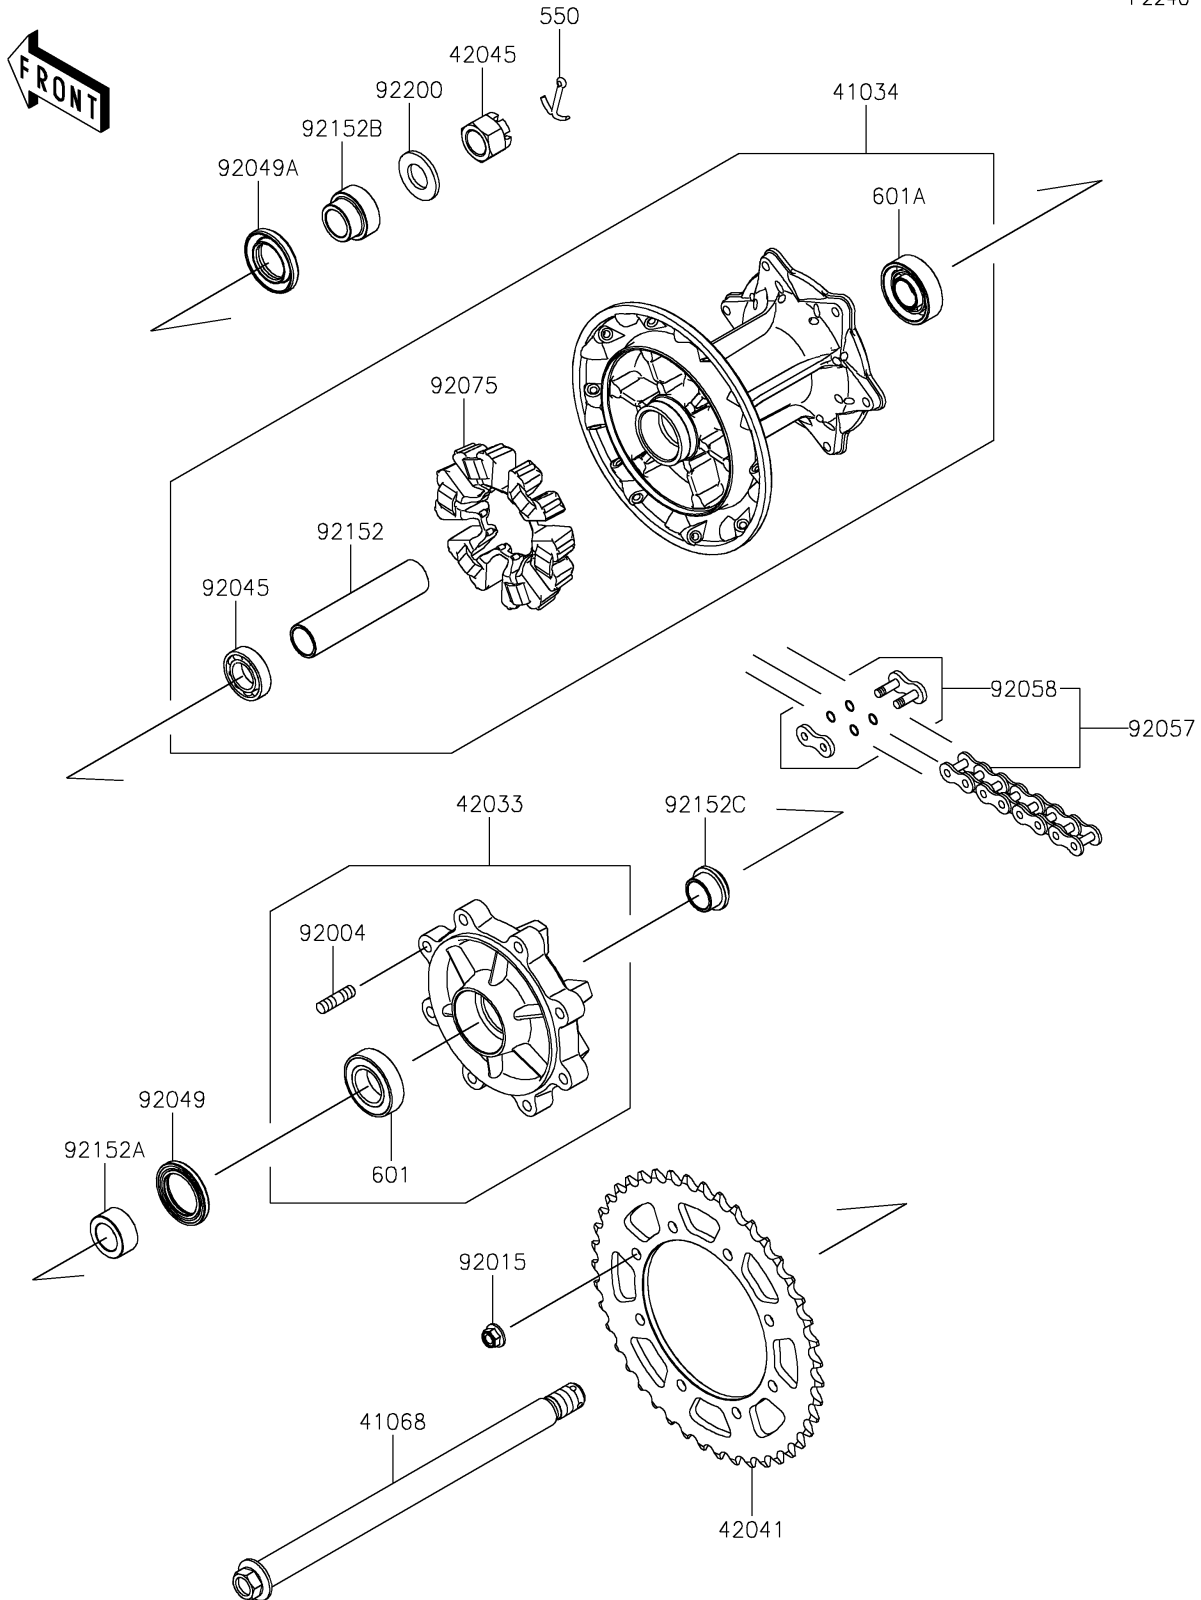

# 2022 KLR® 650 Adventure PARTS DIAGRAM

Rear Hub

F2240

## 2022 KLR® 650 Adventure PARTS LIST

### Rear Hub

ITEM NAME	PART NUMBER	QUANTITY
DRUM-ASSY,RR (Ref # 41034)	41034-0609	1
AXLE,RR (Ref # 41068)	41068-0659	1
COUPLING-ASSY,REAR HUB (Ref # 42033)	42033-0596	1
SPROCKET-HUB,43T (Ref # 42041)	42041-0185	1
NUT,CASTLE,18MM (Ref # 42045)	42045-018	1
STUD,8X16 (Ref # 92004)	92004-1150	8
NUT,8MM (Ref # 92015)	92015-1432	8
BEARING-BALL,20X37X9 (Ref # 92045)	92045-0942	1
SEAL-OIL,32X47X5 (Ref # 92049)	92049-0795	1
SEAL-OIL,27X47X7 (Ref # 92049A)	92049-0802	1
CHAIN,DRIVE,520VEX110L (Ref # 92057)	92057-0806	1
JOINT-CHAIN (Ref # 92058)	92058-0044	1
DAMPER,SHOCK,RR HUB (Ref # 92075)	92075-1068	1
COLLAR,20.2X28X110.5 (Ref # 92152)	92152-2735	1
COLLAR,LH (Ref # 92152A)	92152-2736	1
COLLAR,RH (Ref # 92152B)	92152-2737	1
COLLAR,COUPLING (Ref # 92152C)	92152-2738	1
WASHER,19X36X3.2 (Ref # 92200)	92200-0296	1
PIN-COTTER,4.0X35 (Ref # 550)	550AA4035	1
BEARING-BALL,#6005UU (Ref # 601)	601B6005UU	1
BEARING-BALL,#6204UG (Ref # 601A)	601B6204UG	1