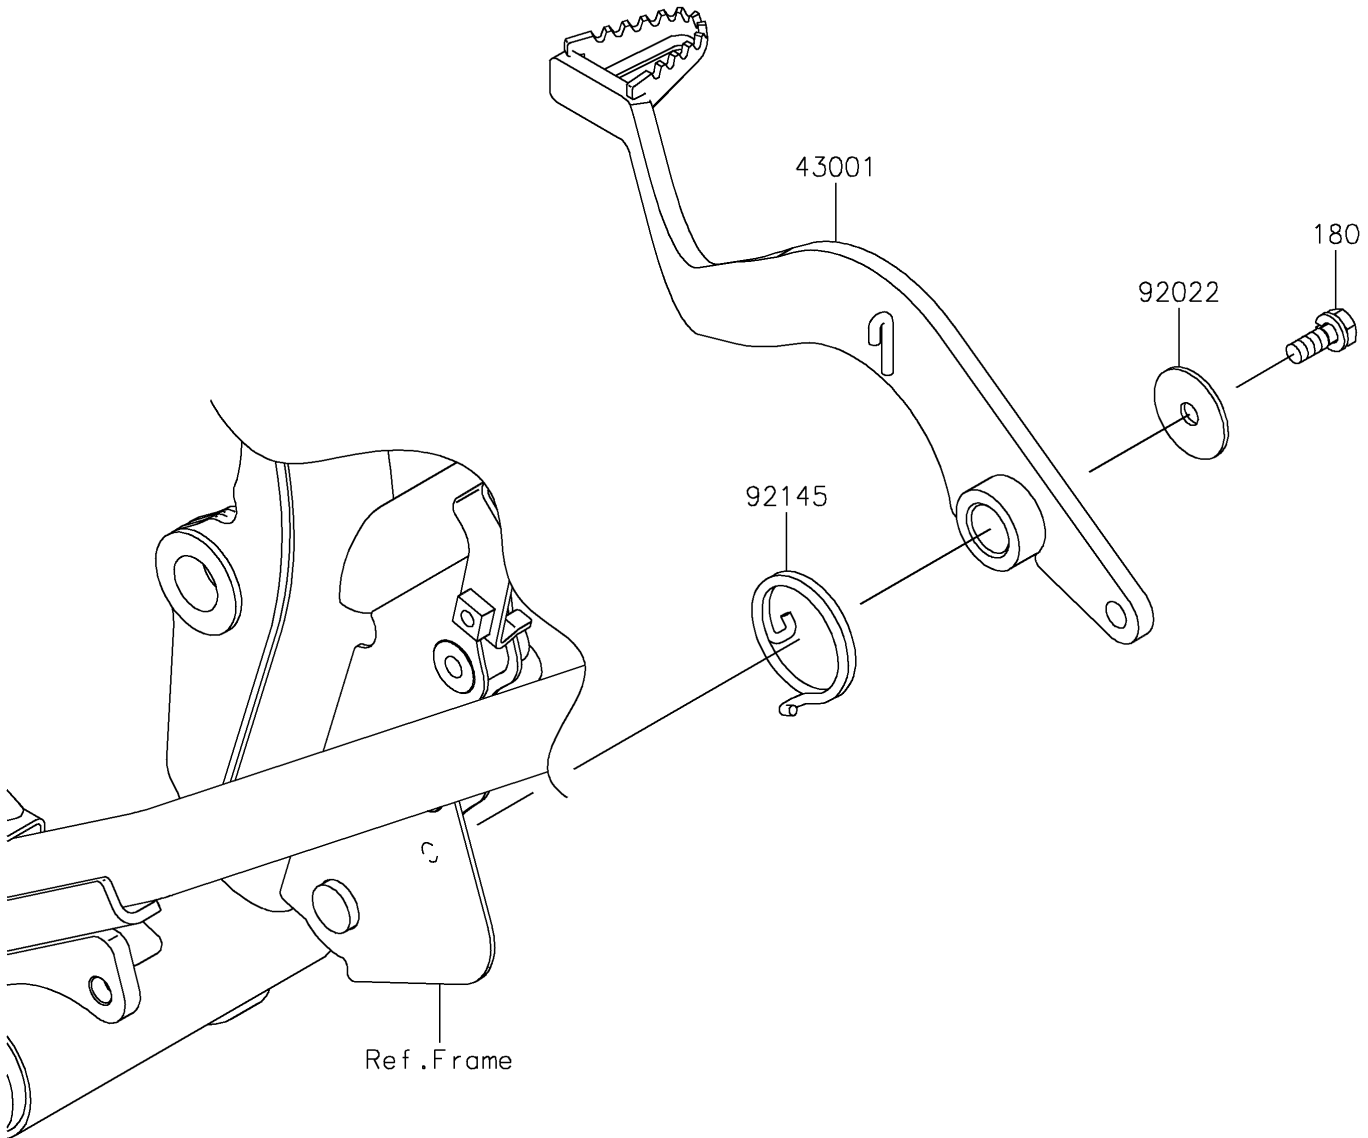

2022 KLR® 650 Adventure PARTS DIAGRAM

Brake Pedal

F2260

2022 KLR® 650 Adventure PARTS LIST

Brake Pedal

ITEM NAME	PART NUMBER	QUANTITY
LEVER-BRAKE,PEDAL (Ref # 43001)	43001-0777	1
WASHER,7X28X1.6 (Ref # 92022)	92022-1282	1
SPRING,RETURN (Ref # 92145)	92145-0807	1
BOLT-UPSET-WS,6X16 (Ref # 180)	180BA0616	1