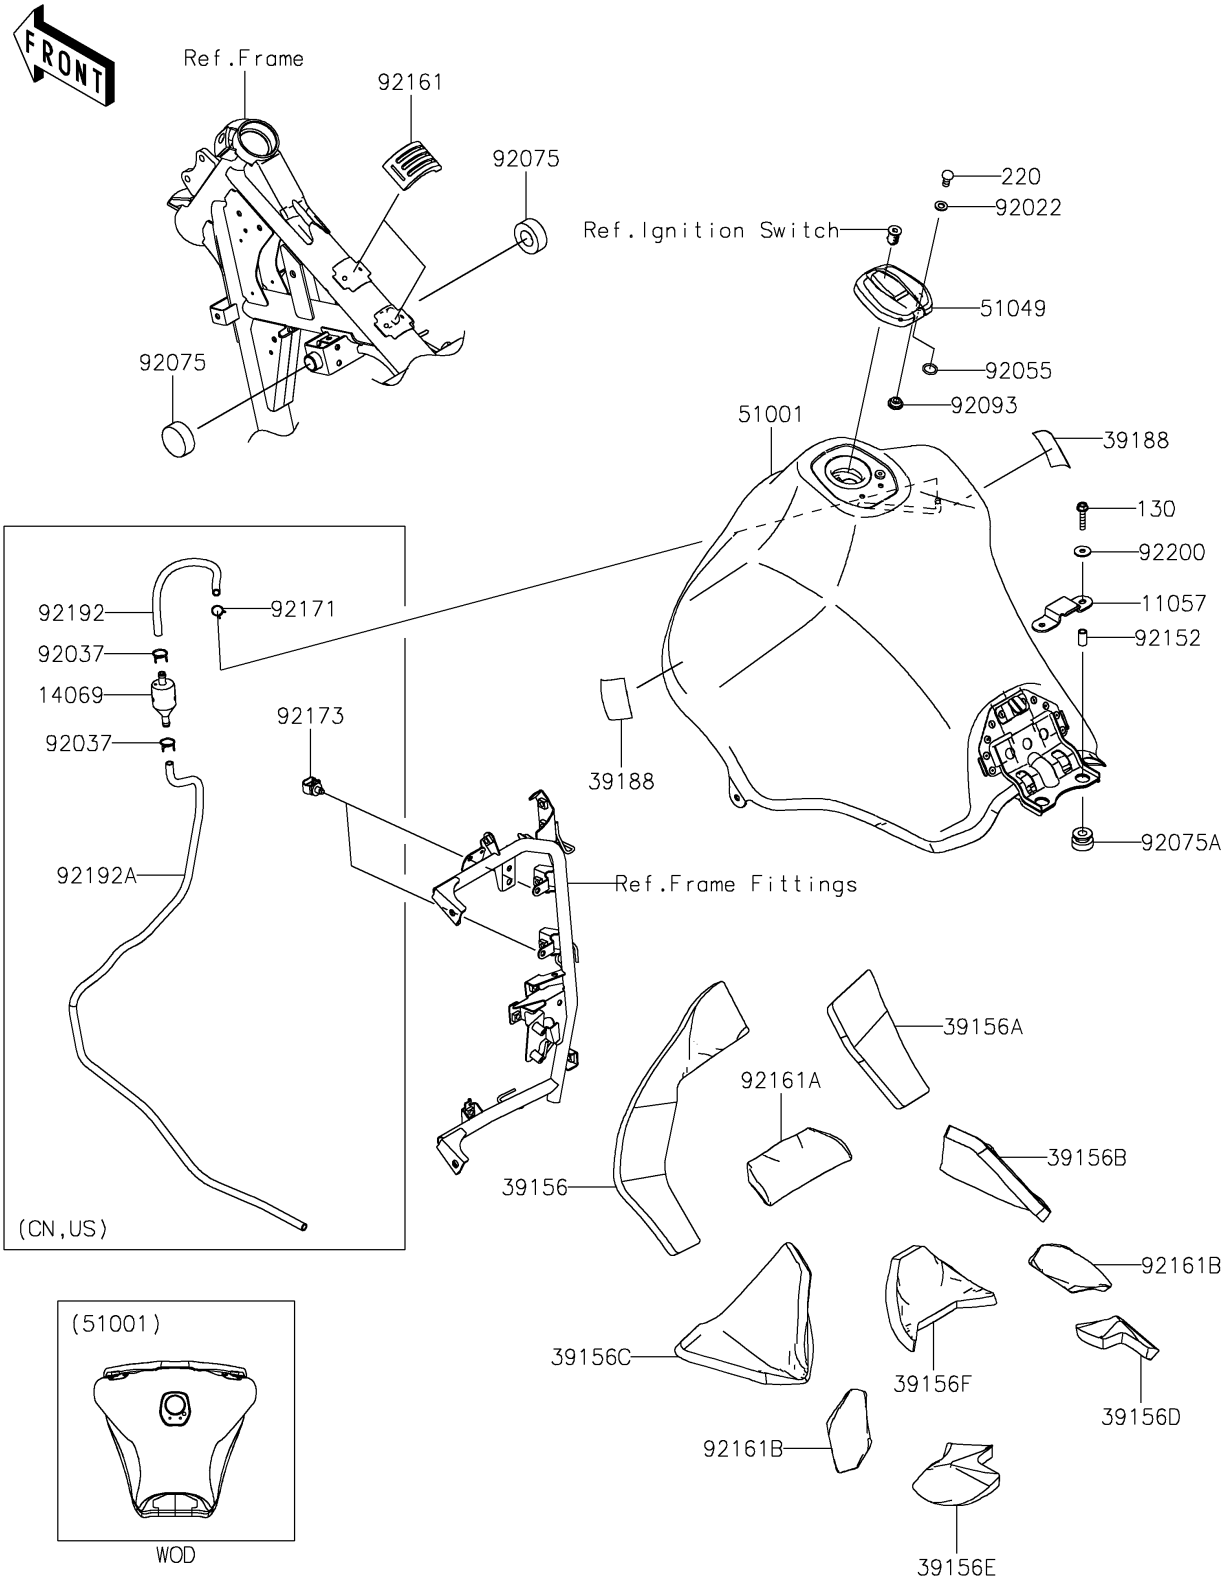

# 2022 KLR® 650 Adventure PARTS DIAGRAM

Fuel Tank

F2410

## 2022 KLR® 650 Adventure PARTS LIST

### Fuel Tank

ITEM NAME	PART NUMBER	QUANTITY
BRACKET,SEAT (Ref # 11057)	11057-4274	1
BREATHER,FUEL TANK (Ref # 14069)	14069-1004	1
PAD,FR,LH (Ref # 39156)	39156-2664	1
PAD,FR,RH (Ref # 39156A)	39156-2665	1
PAD,MID,RH (Ref # 39156B)	39156-2701	1
PAD,MID,LH (Ref # 39156C)	39156-2702	1
PAD,RR,RH (Ref # 39156D)	39156-2703	1
PAD,RR,LH (Ref # 39156E)	39156-2704	1
PAD,CNT (Ref # 39156F)	39156-2705	1
TAPE,40X50 (Ref # 39188)	39188-0049	2
TANK-COMP-FUEL,M.M.C.GRAY (Ref # 51001)	51001-0903-51B	1
CAP-TANK,FUEL (Ref # 51049)	51049-0760	1
WASHER,5.1X10X1.0 (Ref # 92022)	92022-1977	2
CLAMP,TUBE (Ref # 92037)	92037-147	2
RING-O (Ref # 92055)	92055-1023	2
DAMPER,FUEL TANK (Ref # 92075)	92075-101	2
DAMPER (Ref # 92075A)	92075-1660	2
SEAL,FUEL TANK CAP (Ref # 92093)	92093-1030	1
COLLAR,6.8X10X18 (Ref # 92152)	92152-2726	2
DAMPER (Ref # 92161)	92161-2372	2
DAMPER,CNT (Ref # 92161A)	92161-2394	1
DAMPER,LH&RH (Ref # 92161B)	92161-2395	2
CLAMP,8X0.7 (Ref # 92171)	92171-1973	1
CLAMP,12MM DIA. (Ref # 92173)	92173-0736	2
TUBE,BREATHER,6X9X220 (Ref # 92192)	92192-2441	1
TUBE,BREATHER,6X9X900 (Ref # 92192A)	92192-2442	1
WASHER,6.5X20X1.6 (Ref # 92200)	92200-1962	2
BOLT-FLANGED,6X30 (Ref # 130)	130BB0630	2
SCREW-PAN-CROS,5X10 (Ref # 220)	220AA0510	2